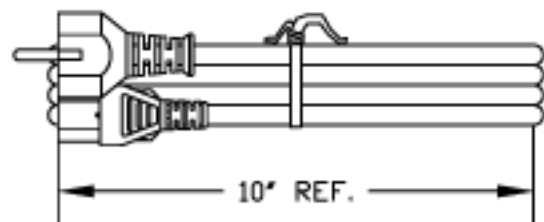

VOLEX RESERVES THE RIGHT TO ALTER NON-CRITICAL DIMENSIONS WITHOUT NOTICE.

PACKAGING: FOLD & TIE

NOTES:

- 1) CORDAGE: HD5VVF3G 1.0sq.mm, BLACK
- 2) APPROVALS:
- 3) RATING: 10 AMP/250 VOLTS
- 4) CORDAGE O.D.: .272 (REF.)
- 5) PACKAGING: 50 PIECES/CARTON
- 6) ALL DIMENSIONS IN inches.

FINISH:
JACKET: SMOOTH

SCALE:
NOT TO SCALE

ECD:
N/A

ITEM DESCRIPTION:
CORDSET - CONTINENTAL EUROPEAN
EUROPEAN POWER SUPPLY CORD (8')

TOLERANCE UNLESS OTHERWISE SPECIFIED
.XXX ± .005
.XX ± .02
.X ± .03
FRACT. ± 1/32
ANGULAR ± 1/2°