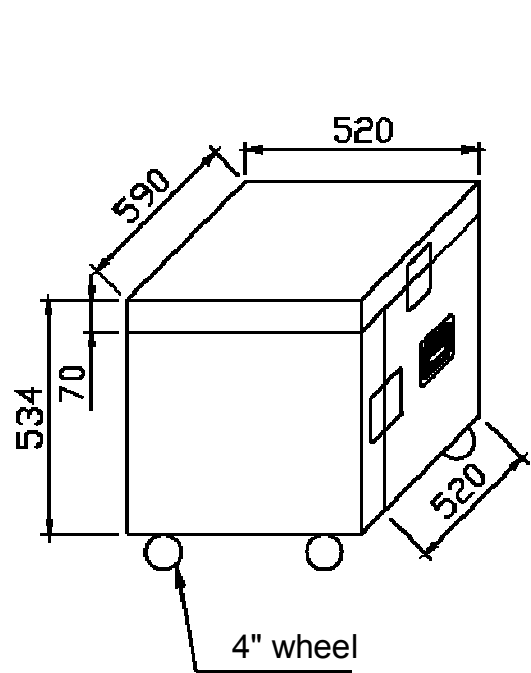

Y-L-R-10U

Outer dimensions: 520x590x534mm

9mm plywood, outer finish black laminated, painted black inside. 6 catches, 2 handles (with back plates of handle), 4 black wheels, Aluminum rails. 2 metal panels.