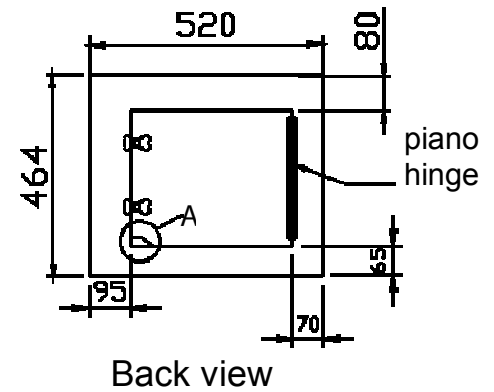

Y-L-R-10U

Outer dimensions: 520x590x534mm

9mm plywood, outer finish black laminated, painted black inside. 6 catches, 2 handles (with back plates of handle), 4 black wheels, Aluminum rails. 2 metal panels.