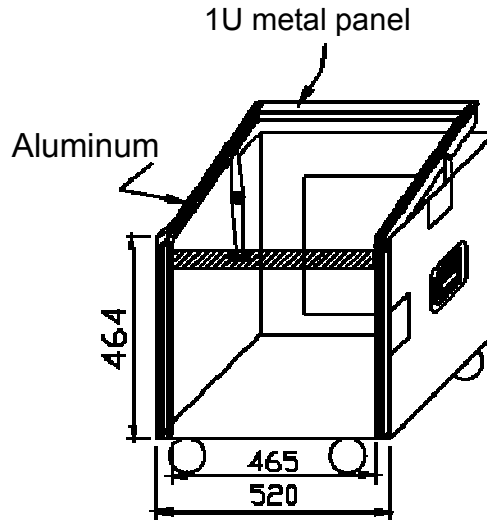

Y-L-R-10U

Outer dimensions: 520x590x534mm

9mm plywood, outer finish black laminated, painted black inside. 6 catches, 2 handles (with back plates of handle), 4 black wheels, Aluminum rails. 2 metal panels.