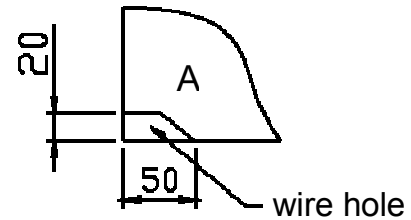

Y-L-R-10U

Outer dimensions: 520x590x534mm

9mm plywood, outer finish black laminated, painted black inside. 6 catches, 2 handles (with back plates of handle), 4 black wheels, Aluminum rails. 2 metal panels.