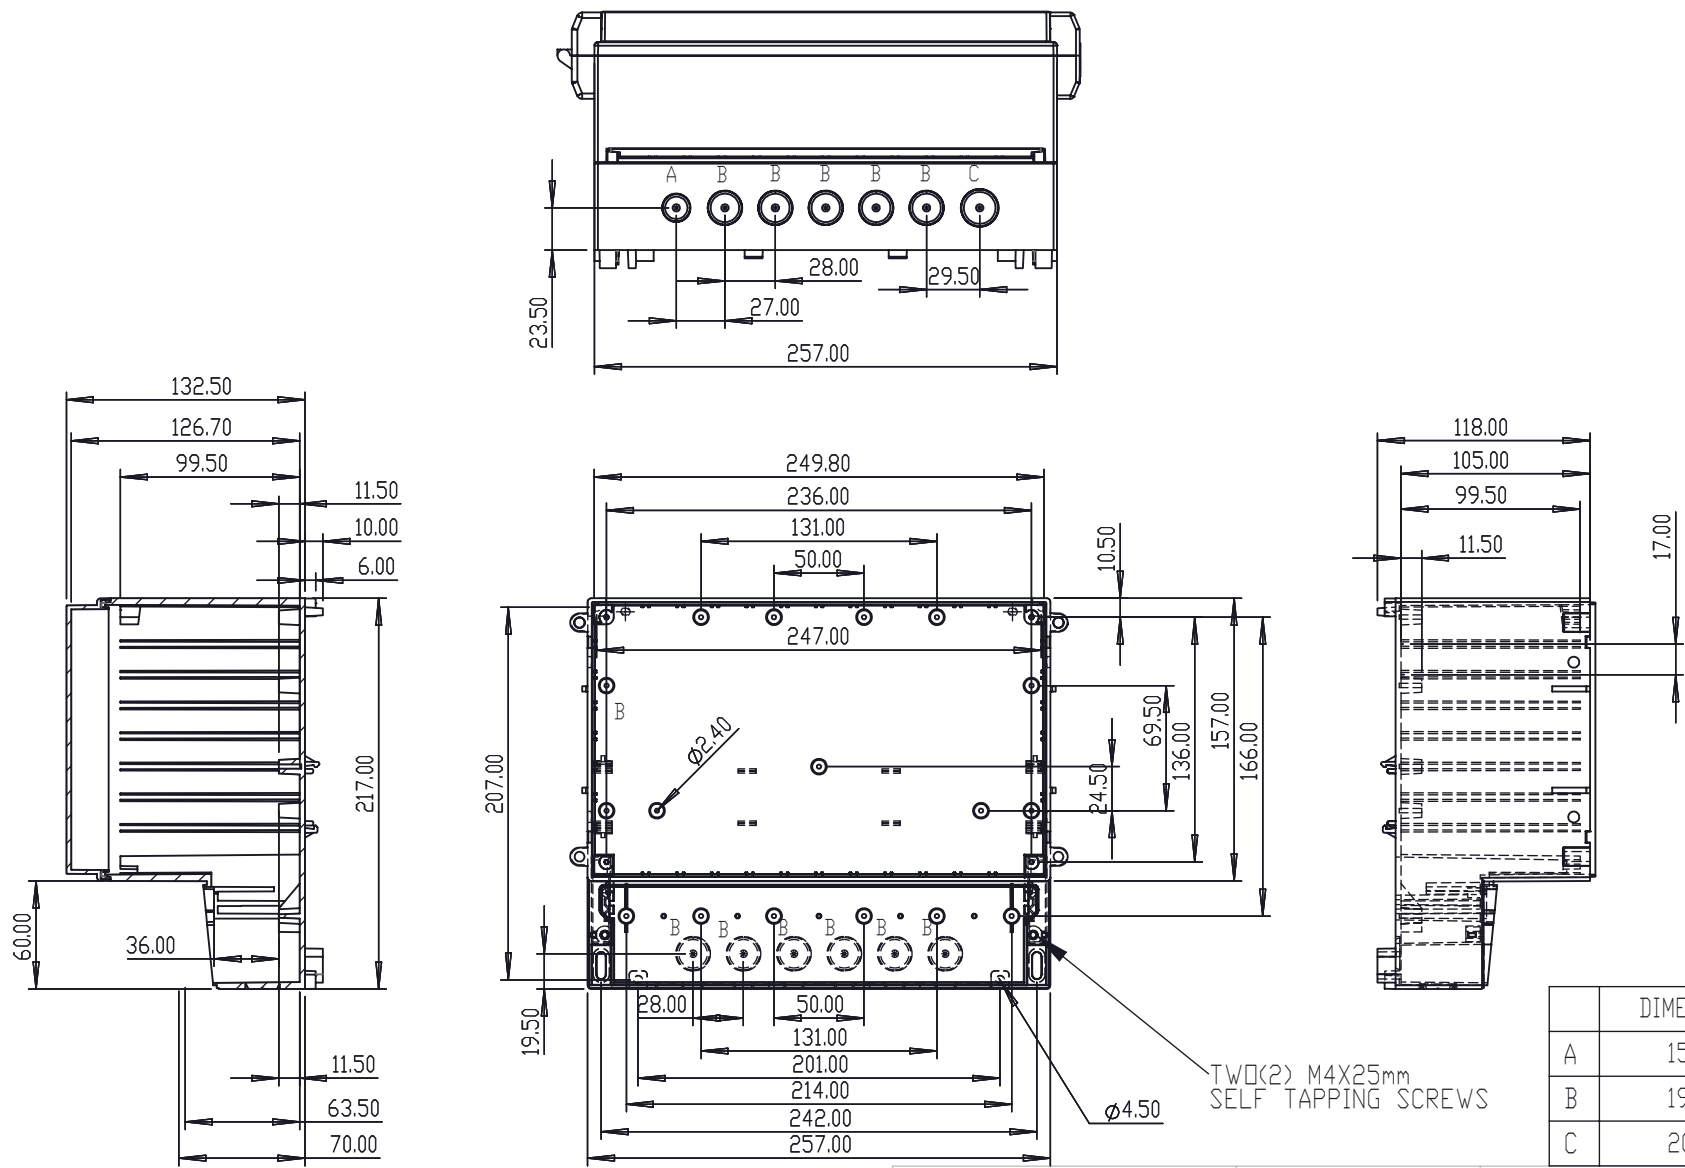

	DIMENSION	CABLE GLAND
A	15.6mm	PG 9<DR M12>
B	19.0mm	PG 11<DR M16>
C	20.8mm	PG 13.5<DR M20>

CAMDENBOSS
 ELECTRONICS & ENCLOSURES
 JAMES CARTER RD, MILDENHALL, SUFFOLK. IP28 7DE
 TEL: 01638 716101 FAX: 01638 716554
 EMAIL: Sales@CamdenBoss.com
 WEB: www.CamdenBoss.com

UNLESS OTHERWISE SPECIFIED:
 DIMENSIONS ARE IN MILLIMETERS
 GENERAL TOLERANCES +/- 0.2
 FINISH: FINE TEXTURE
 MATERIAL: UL 94 - V0 ABS/PC

DO NOT SCALE DRAWING REVISION: ○

TITLE: 7700 SERIES SIZE 4 WALL MOUNT BOX HINGED LID
 DWG NO. CHD771004

	NAME	SIGNED	DATE
DRAWN	IAN PAGANO	I.P.	07/01/14
CHKD	DAN SMALLEY	D.S.	08/01/14

PROJECTION: SCALE: 1:7 SHEET 1 OF 1

1 2 3