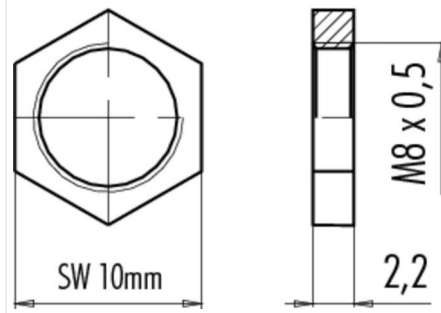

Product description **Fixing nut, M8 x 0.5**

Order number **01 0769 001**

Illustration

Scale drawing

Technical data

Wrench size SW 10