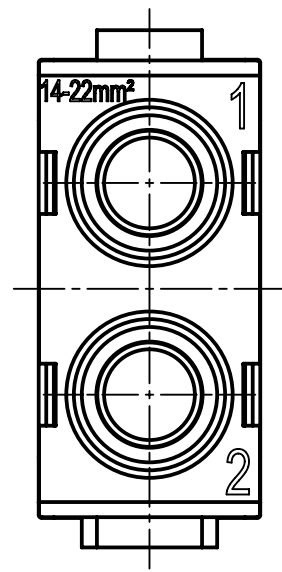

1 2 3 4 5 6

A
B
C
D

SW2,5

for stranded wire 14-22mm², AWG 6-4, fine wire

	All Dimensions in mm Original Size DIN A4	Scale 2:1		Free size tol.		Ref.	
						Sub.	
	All rights reserved Department EL PD - DE	Created by HELLMANN	Inspected by NICHTERLEIN	Standardisation TIEMANNA	Date 2017-12-07	State Final Release	
		Title Han 70A axial module, female 14-22 mm ²					Doc-Key / ECM-Nr. 100105328/UGD/009/C 500000128872
HARTING Electric GmbH & Co. KG D-32339 Espelkamp		Type TB	Number 09 14 002 2742			Rev. C	Page 1/1