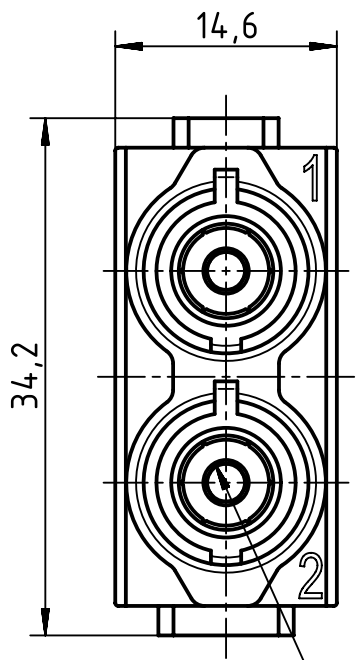

1 2 3 4 5 6

A
B
C
D

SW2,5

for stranded wire 14-22mm², AWG 6-4, fine wire

	All Dimensions in mm Original Size DIN A4	Scale 2:1		Free size tol.		Ref.	
						Sub.	
	All rights reserved Department EL PD - DE	Created by HELLMANN	Inspected by NICHTERLEIN	Standardisation TIEMANNA	Date 2017-12-07	State Final Release	
		Title Han 70A axial module, female 14-22 mm ²					Doc-Key / ECM-Nr. 100105328/UGD/009/C 500000128872
HARTING Electric GmbH & Co. KG D-32339 Espelkamp		Type TB	Number 09 14 002 2742			Rev. C	Page 1/1