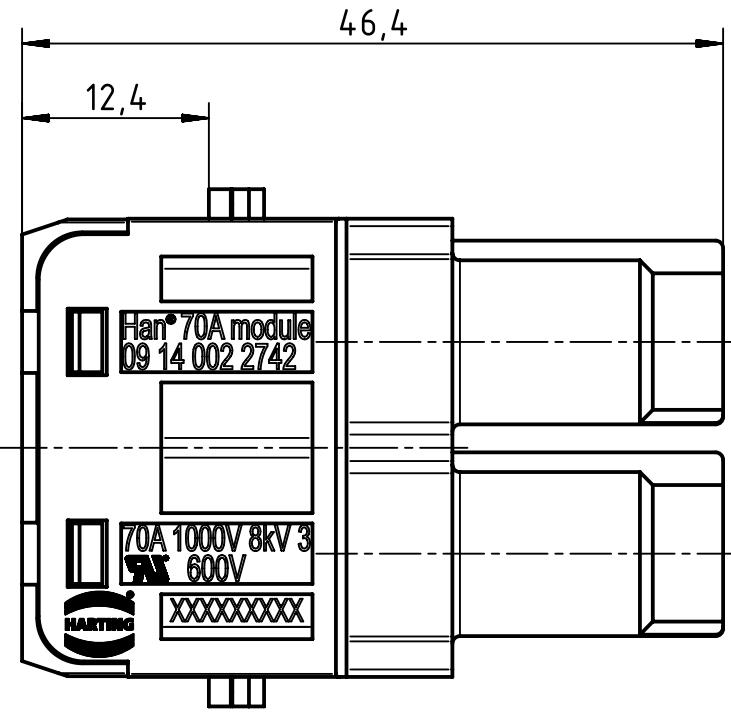

1 2 3 4 5 6

A
B
C
D

SW2,5

for stranded wire 14-22mm², AWG 6-4, fine wire

	All Dimensions in mm Original Size DIN A4	Scale 2:1		Free size tol.		Ref.	
						Sub.	
	All rights reserved Department EL PD - DE	Created by HELLMANN	Inspected by NICHTERLEIN	Standardisation TIEMANNA	Date 2017-12-07	State Final Release	
		Title Han 70A axial module, female 14-22 mm ²					Doc-Key / ECM-Nr. 100105328/UGD/009/C 500000128872
HARTING Electric GmbH & Co. KG D-32339 Espelkamp		Type TB	Number 09 14 002 2742			Rev. C	Page 1/1