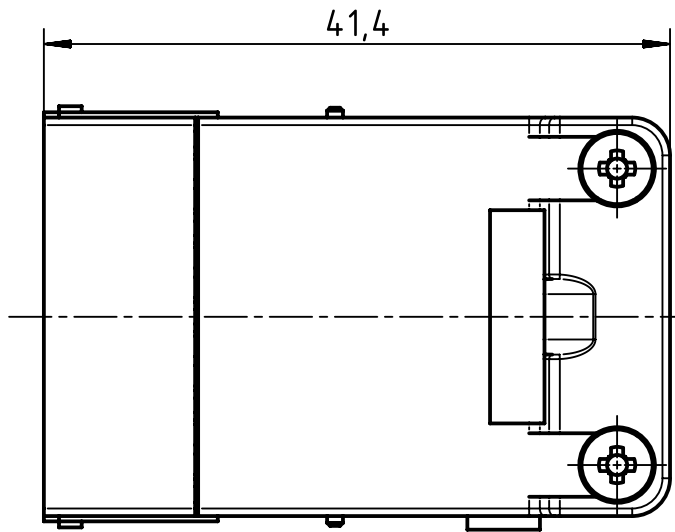

1 2 3 4 5 6

A

B

C

D

wiring acc. EIA/TIA 568A  
view from termination side

brown	8 ●	● 7	brown/white
blue	4 ●	● 5	blue/white
orange	6 ●	● 3	orange/white
green	2 ●	● 1	green/white

Kind of delivery: piece parts

	All Dimensions in mm Original Size DIN A4		Scale 2:1	Free size tol.		Ref.
	All rights reserved Department EL PD - DE		Created by QUADE	Inspected by SCHNIEDER	Standardisation RUETERA	Date 2015-07-23
HARTING Electric GmbH & Co. KG D-32339 Espelkamp			Title Han Gigabit insert male			Doc-Key / ECM-Nr. 100174322/UGD/007/B 500000092065
			Type TB	Number 09 14 008 3011		Rev. B Page 1/1