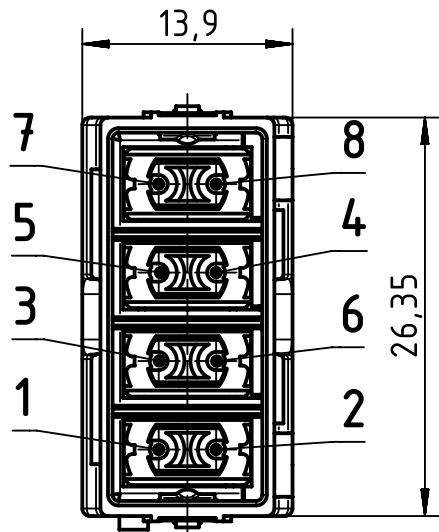

1 2 3 4 5 6

A

B

C

D

wiring acc. EIA/TIA 568A  
view from termination side

brown	8 ●	● 7	brown/white
blue	4 ●	● 5	blue/white
orange	6 ●	● 3	orange/white
green	2 ●	● 1	green/white

Kind of delivery: piece parts

	All Dimensions in mm Original Size DIN A4		Scale 2:1	Free size tol.		Ref.
	All rights reserved Department EL PD - DE		Created by QUADE	Inspected by SCHNIEDER	Standardisation RUETERA	Date 2015-07-23
HARTING Electric GmbH & Co. KG D-32339 Espelkamp			Title Han Gigabit insert male			Doc-Key / ECM-Nr. 100174322/UGD/007/B 500000092065
			Type TB	Number 09 14 008 3011		Rev. B Page 1/1