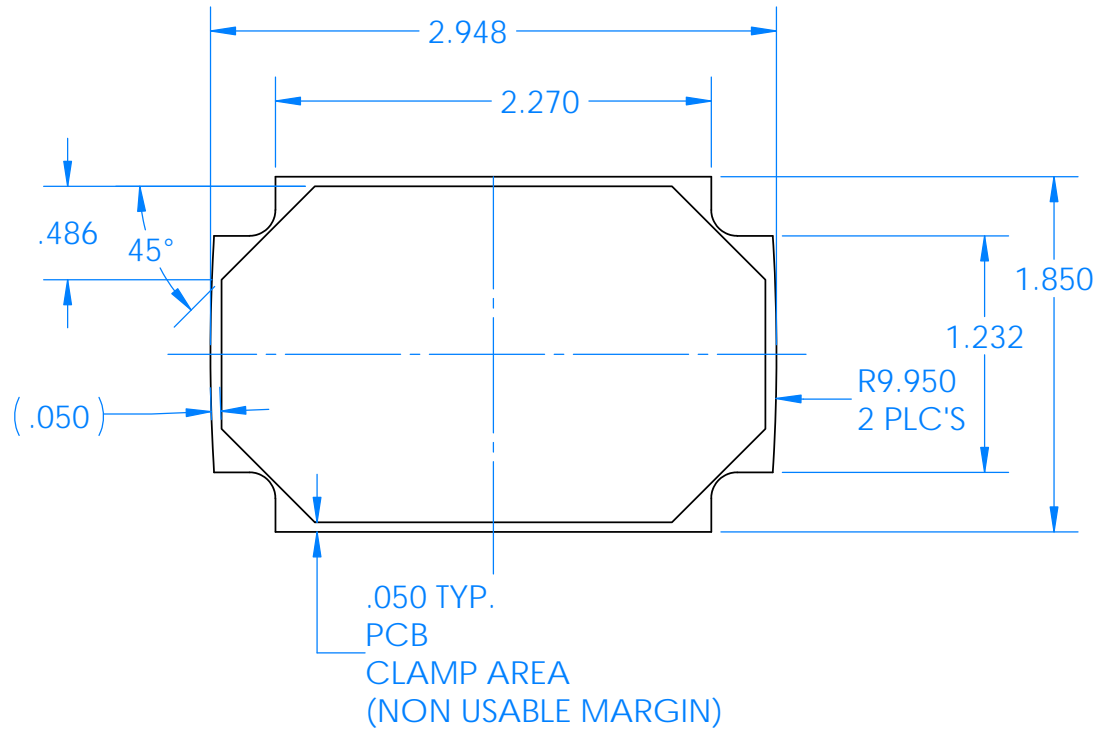

-Material: UV stabilized Polycarbonate
 Flammability UL 94 V-0
 -Watertight enclosure meets or
 exceed Nema 4 and or IP67.

ALL DIMENSIONS ARE ± .010" 1/22/2020
 2009 Wright Ave. La Verne, CA 91750
 Ph. (626) 331-0517 Fx. (626) 331-8584 serpac.com

SERPAC BW64SDYYCSZZ

Electronic Enclosures

| PN | Description |
|----------|------------------------------------|
| 5537D,YY | (1) BW 6D Slanted Top,YY |
| 5534D,YY | (1) BW 6B Bottom,YY |
| 5538C,ZZ | (1) BW 6CS-Small Comolded Strap,ZZ |
| 6002 | (4) #2 X 3/8" PH HD screw |

-Material: UV stabilized Polycarbonate
 Flammability UL 94 V-0
 -Watertight enclosure meets or exceed Nema 4 and or IP67.

Refer to page 1 for:
YY (Enclosure color options)
ZZ (Strap color options)

ALL DIMENSIONS ARE ± .010" 1/22/2020
 2009 Wright Ave. La Verne, CA 91750
 Ph. (626) 331-0517 Fx. (626) 331-8584 serpac.com