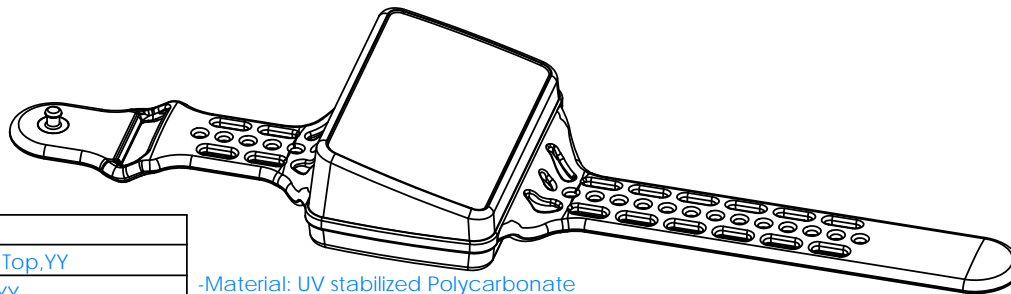

SERPAC BW64SDYYCSZZ

Electronic Enclosures

Color options:
 YY (Enclosure Color)
 BK=Black

ZZ (Strap Color)
 BK=Black
 GM=GunMetal
 YL=Yellow
 OR=Orange
 NO=NeonOrange
 NG=NeonGreen
 BL=Blue

| PN | Description |
|----------|------------------------------------|
| 5537D,YY | (1) BW 6D Slanted Top,YY |
| 5534D,YY | (1) BW 6B Bottom,YY |
| 5538C,ZZ | (1) BW 6CS-Small Comolded Strap,ZZ |
| 6002 | (4) #2 X 3/8" PH HD screw |

-Material: UV stabilized Polycarbonate
 Flammability UL 94 V-0
 -Watertight enclosure meets or
 exceed Nema 4 and or IP67.

ALL DIMENSIONS ARE ± .010" 1/22/2020
 2009 Wright Ave. La Verne, CA 91750
 Ph. (626) 331-0517 Fx. (626) 331-8584 serpac.com

-Material: UV stabilized Polycarbonate
 Flammability UL 94 V-0
 -Watertight enclosure meets or exceed Nema 4 and or IP67.

Refer to page 1 for:
YY (Enclosure color options)
ZZ (Strap color options)

ALL DIMENSIONS ARE ± .010" 1/22/2020
 2009 Wright Ave. La Verne, CA 91750
 Ph. (626) 331-0517 Fx. (626) 331-8584 serpac.com