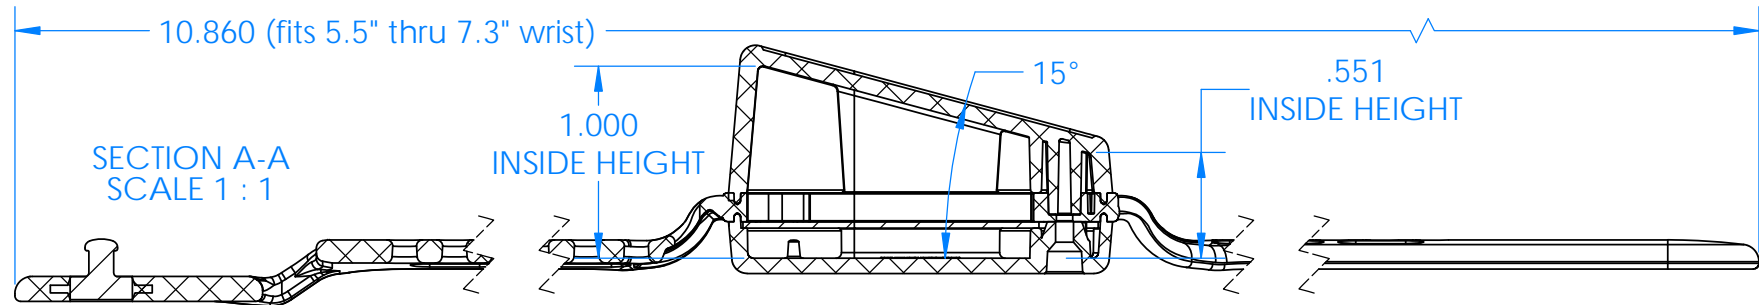

SERPAC BW64SDYYCSZZ

Electronic Enclosures

Color options:
 YY (Enclosure Color)
 BK=Black

ZZ (Strap Color)
 BK=Black
 GM=GunMetal
 YL=Yellow
 OR=Orange
 NO=NeonOrange
 NG=NeonGreen
 BL=Blue

| PN | Description |
|----------|------------------------------------|
| 5537D,YY | (1) BW 6D Slanted Top,YY |
| 5534D,YY | (1) BW 6B Bottom,YY |
| 5538C,ZZ | (1) BW 6CS-Small Comolded Strap,ZZ |
| 6002 | (4) #2 X 3/8" PH HD screw |

-Material: UV stabilized Polycarbonate
 Flammability UL 94 V-0
 -Watertight enclosure meets or
 exceed Nema 4 and or IP67.

ALL DIMENSIONS ARE ± .010" 1/22/2020
 2009 Wright Ave. La Verne, CA 91750
 Ph. (626) 331-0517 Fx. (626) 331-8584 serpac.com