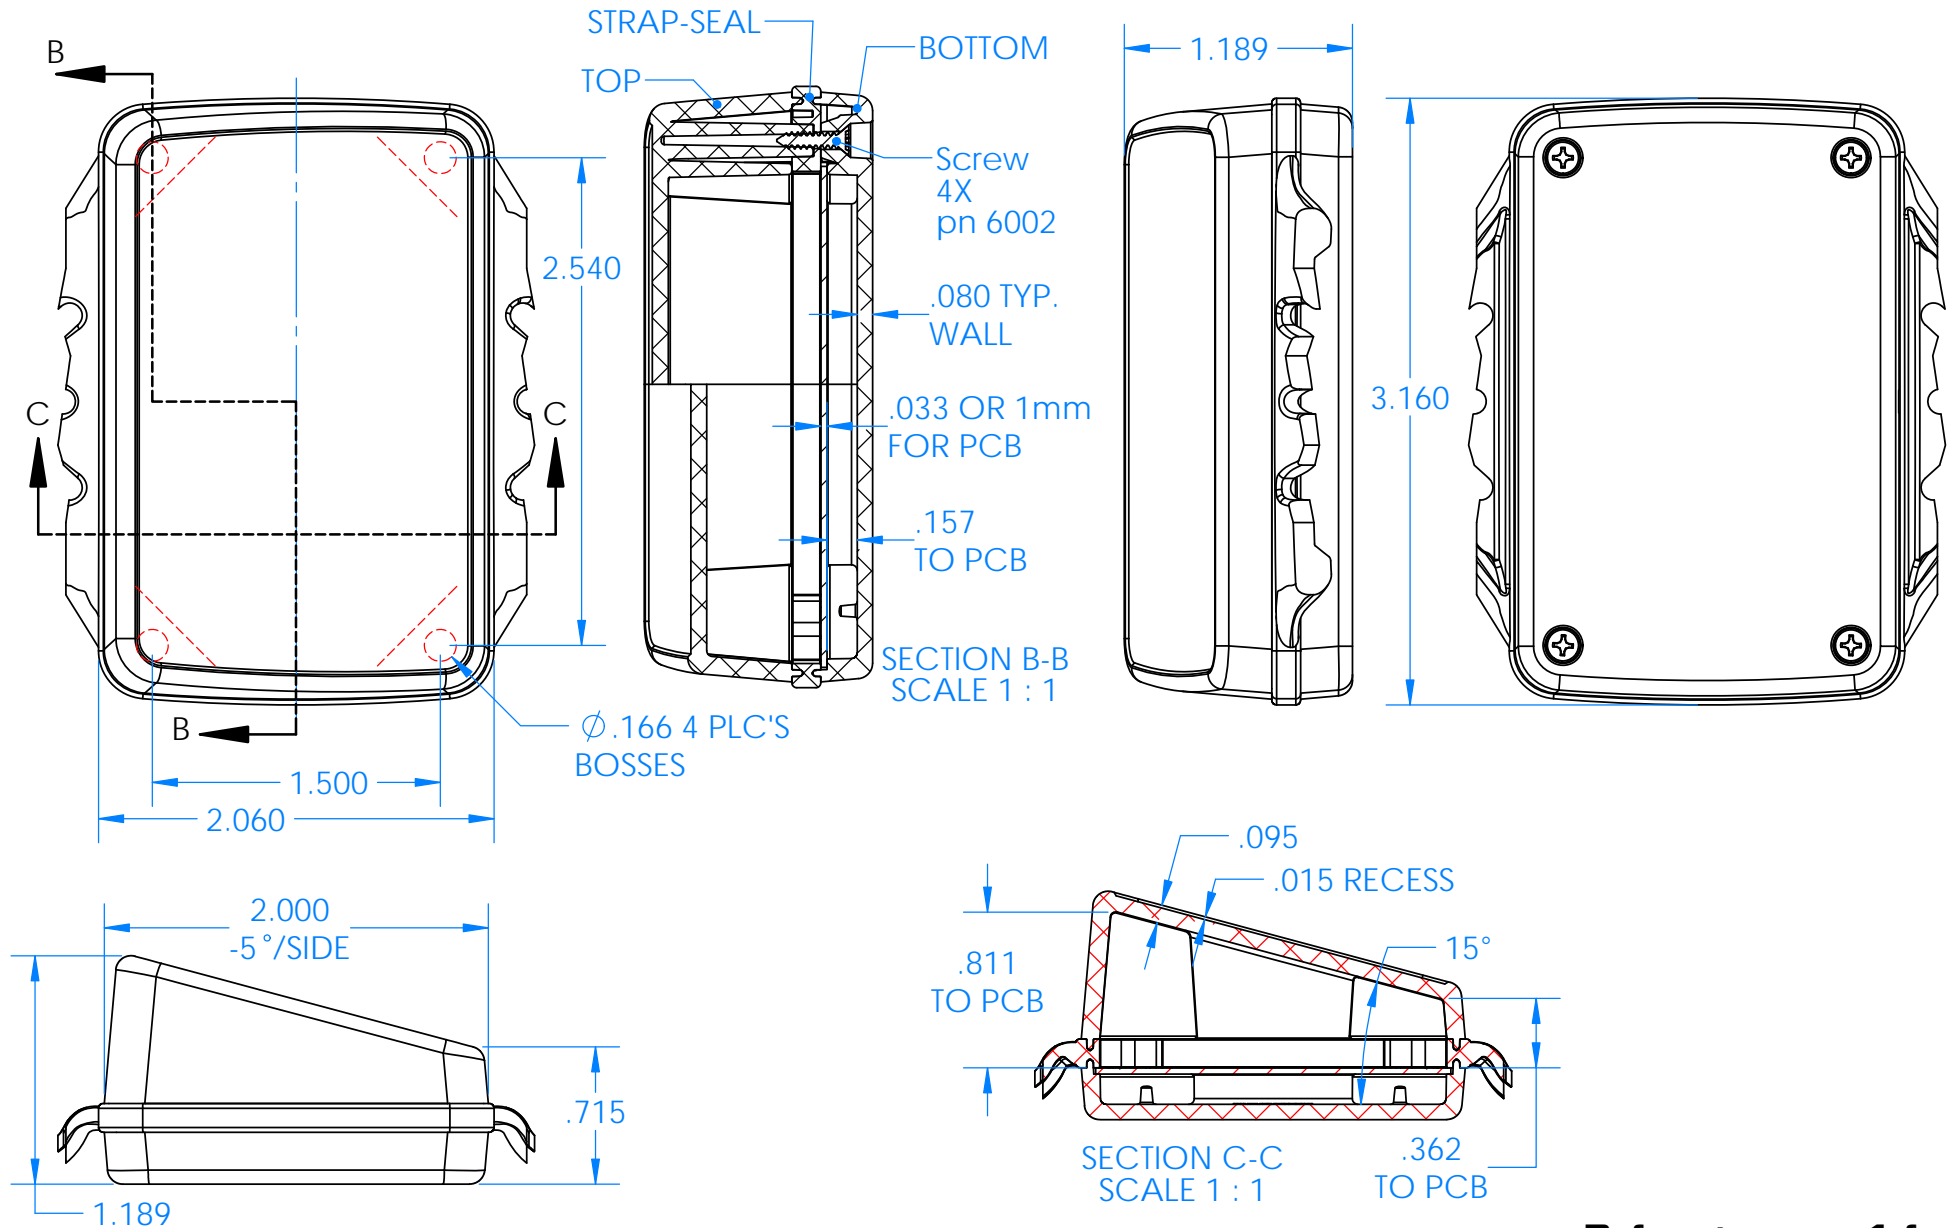

SERPAC BW64SDYYCSZZ

Electronic Enclosures

Color options:
 YY (Enclosure Color)
 BK=Black

ZZ (Strap Color)
 BK=Black
 GM=GunMetal
 YL=Yellow
 OR=Orange
 NO=NeonOrange
 NG=NeonGreen
 BL=Blue

| PN | Description |
|----------|------------------------------------|
| 5537D,YY | (1) BW 6D Slanted Top,YY |
| 5534D,YY | (1) BW 6B Bottom,YY |
| 5538C,ZZ | (1) BW 6CS-Small Comolded Strap,ZZ |
| 6002 | (4) #2 X 3/8" PH HD screw |

-Material: UV stabilized Polycarbonate
 Flammability UL 94 V-0
 -Watertight enclosure meets or
 exceed Nema 4 and or IP67.

ALL DIMENSIONS ARE ± .010" 1/22/2020
 2009 Wright Ave. La Verne, CA 91750
 Ph. (626) 331-0517 Fx. (626) 331-8584 serpac.com

SERPAC BW64SDYYCSZZ

Electronic Enclosures

| PN | Description |
|----------|------------------------------------|
| 5537D,YY | (1) BW 6D Slanted Top,YY |
| 5534D,YY | (1) BW 6B Bottom,YY |
| 5538C,ZZ | (1) BW 6CS-Small Comolded Strap,ZZ |
| 6002 | (4) #2 X 3/8" PH HD screw |

-Material: UV stabilized Polycarbonate
 Flammability UL 94 V-0
 -Watertight enclosure meets or exceed Nema 4 and or IP67.

Refer to page 1 for:
YY (Enclosure color options)
ZZ (Strap color options)

ALL DIMENSIONS ARE ± .010" 1/22/2020
 2009 Wright Ave. La Verne, CA 91750
 Ph. (626) 331-0517 Fx. (626) 331-8584 serpac.com