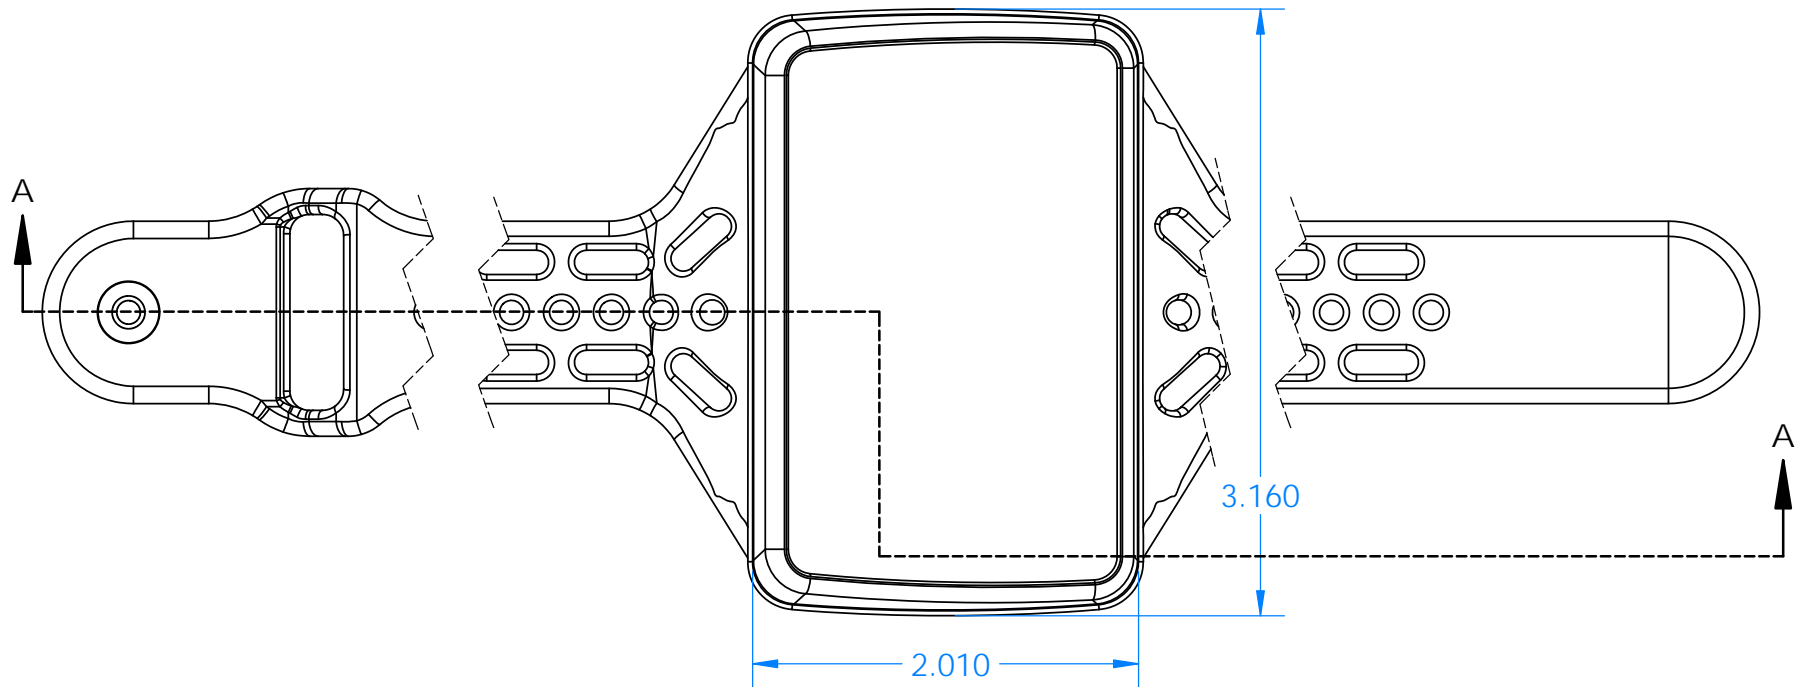

SERPAC BW64SDYYCSZZ

Electronic Enclosures

Color options:
 YY (Enclosure Color)
 BK=Black

ZZ (Strap Color)
 BK=Black
 GM=GunMetal
 YL=Yellow
 OR=Orange
 NO=NeonOrange
 NG=NeonGreen
 BL=Blue

| PN | Description |
|----------|------------------------------------|
| 5537D,YY | (1) BW 6D Slanted Top,YY |
| 5534D,YY | (1) BW 6B Bottom,YY |
| 5538C,ZZ | (1) BW 6CS-Small Comolded Strap,ZZ |
| 6002 | (4) #2 X 3/8" PH HD screw |

-Material: UV stabilized Polycarbonate
 Flammability UL 94 V-0
 -Watertight enclosure meets or
 exceed Nema 4 and or IP67.

ALL DIMENSIONS ARE ± .010" 1/22/2020
 2009 Wright Ave. La Verne, CA 91750
 Ph. (626) 331-0517 Fx. (626) 331-8584 serpac.com

SERPAC BW64SDYYCSZZ

Electronic Enclosures

| PN | Description |
|----------|------------------------------------|
| 5537D,YY | (1) BW 6D Slanted Top,YY |
| 5534D,YY | (1) BW 6B Bottom,YY |
| 5538C,ZZ | (1) BW 6CS-Small Comolded Strap,ZZ |
| 6002 | (4) #2 X 3/8" PH HD screw |

-Material: UV stabilized Polycarbonate
 Flammability UL 94 V-0
 -Watertight enclosure meets or exceed Nema 4 and or IP67.

Refer to page 1 for:
YY (Enclosure color options)
ZZ (Strap color options)

ALL DIMENSIONS ARE ± .010" 1/22/2020
 2009 Wright Ave. La Verne, CA 91750
 Ph. (626) 331-0517 Fx. (626) 331-8584 serpac.com