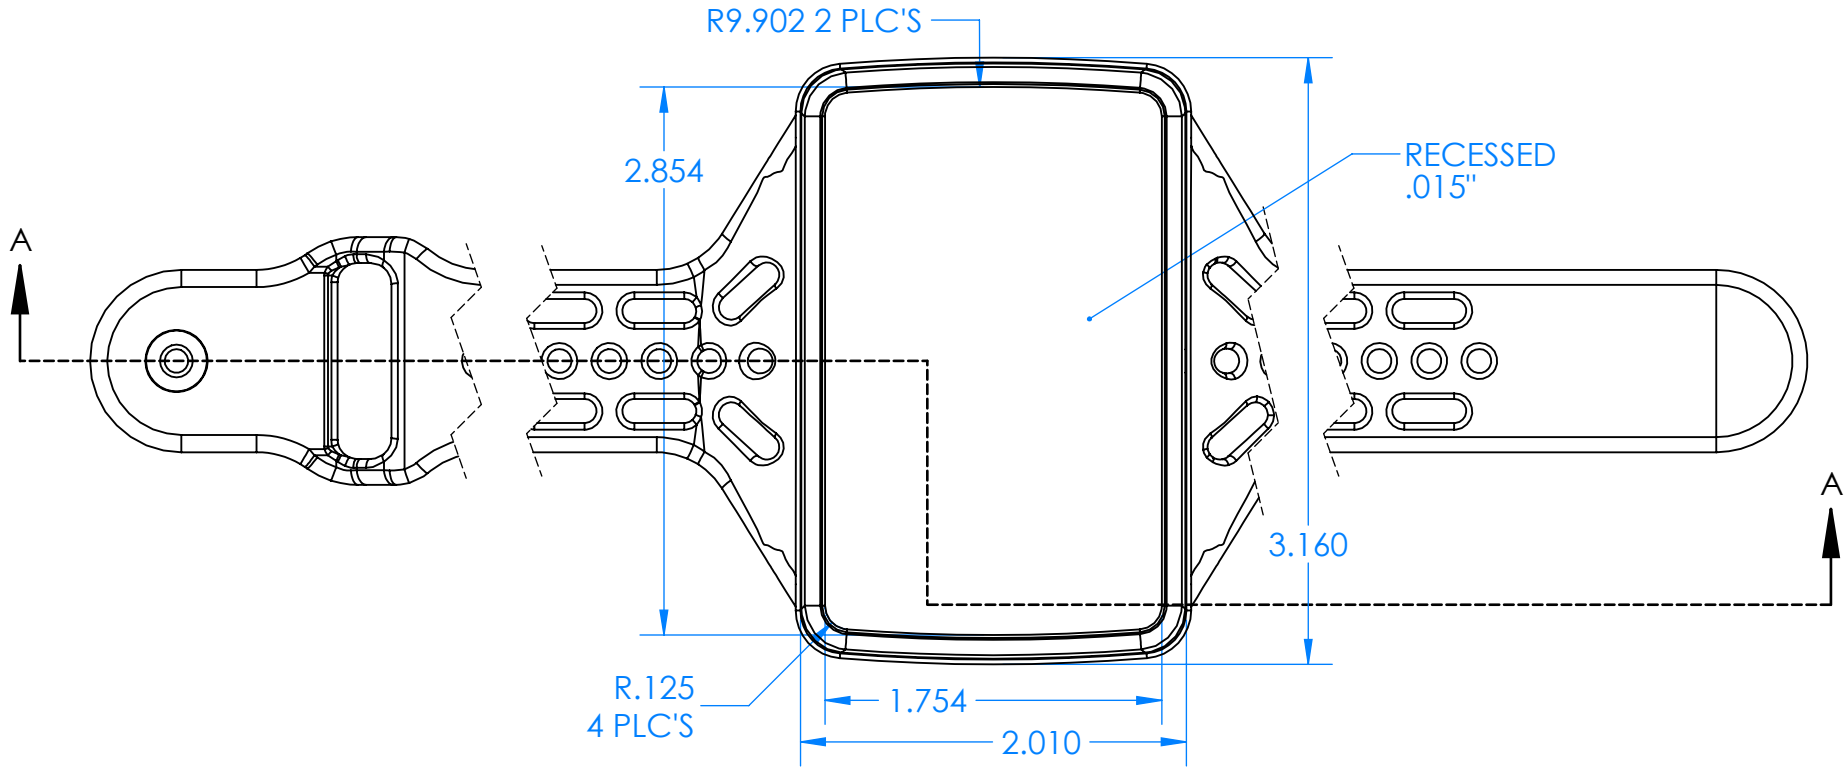

# SERPAC BW67DYCSZZ

Electronic Enclosures

Color options:  
 YY (Enclosure Color)  
 BK=Black

ZZ (Strap Color)  
 BK=Black  
 GM=GunMetal  
 YL=Yellow  
 OR=Orange  
 NO=NeonOrange  
 NG=NeonGreen  
 BL=Blue

PN	Description
5533D,YY	(1) BW 6B Top,YY
5536D,YY	(1) BW 6C Bottom,YY
5538C,ZZ	(1) BW 6C Small Comolded Strap,ZZ
6002	(4) #2 X 3/8" PH HD screw

-Material: UV stabilized Polycarbonate  
 Flammability UL 94 V-0  
 -Watertight enclosure meets or  
 exceed Nema 4 and or IP67.

Refer to page 1 for:  
**YY (Enclosure color options)**  
**ZZ (Strap color options)**

ALL DIMENSIONS ARE  $\pm .010"$  1/22/2020  
2009 Wright Ave. La Verne, CA 91750  
Ph. (626) 331-0517 Fx. (626) 331-8584 serpac.com