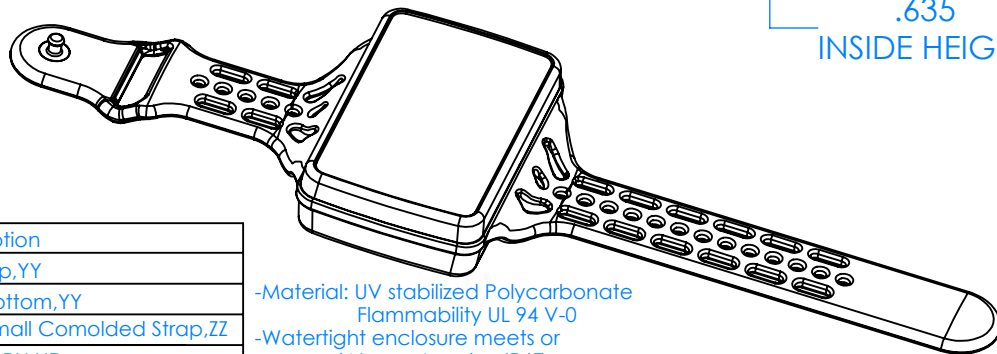

# SERPAC BW67DYCSZZ

Electronic Enclosures

Color options:  
 YY (Enclosure Color)  
 BK=Black

ZZ (Strap Color)  
 BK=Black  
 GM=GunMetal  
 YL=Yellow  
 OR=Orange  
 NO=NeonOrange  
 NG=NeonGreen  
 BL=Blue

PN	Description
5533D,YY	(1) BW 6B Top,YY
5536D,YY	(1) BW 6C Bottom,YY
5538C,ZZ	(1) BW 6C Small Comolded Strap,ZZ
6002	(4) #2 X 3/8" PH HD screw

-Material: UV stabilized Polycarbonate  
 Flammability UL 94 V-0  
 -Watertight enclosure meets or  
 exceed Nema 4 and or IP67.