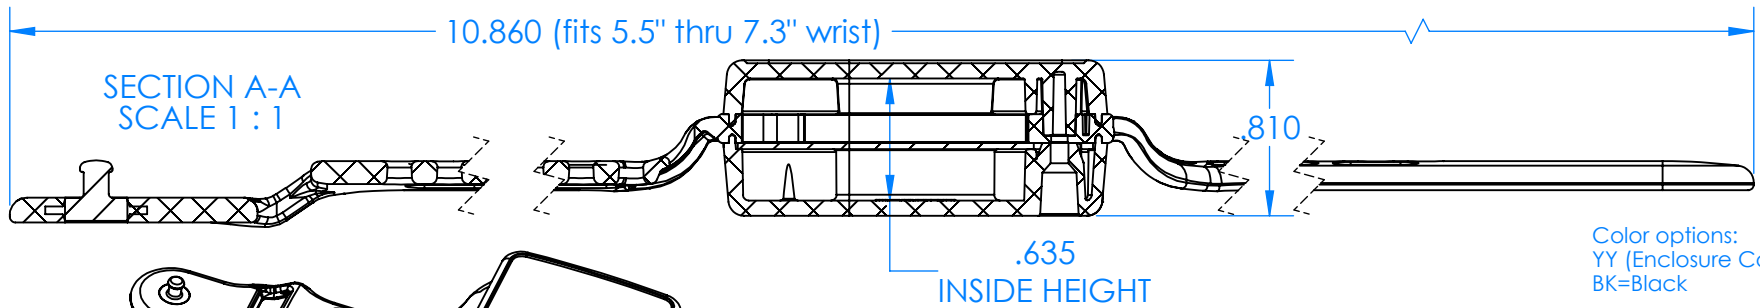

# SERPAC BW67DYCSZZ

Electronic Enclosures

Color options:  
 YY (Enclosure Color)  
 BK=Black

ZZ (Strap Color)  
 BK=Black  
 GM=GunMetal  
 YL=Yellow  
 OR=Orange  
 NO=NeonOrange  
 NG=NeonGreen  
 BL=Blue

PN	Description
5533D,YY	(1) BW 6B Top,YY
5536D,YY	(1) BW 6C Bottom,YY
5538C,ZZ	(1) BW 6C Small Comolded Strap,ZZ
6002	(4) #2 X 3/8" PH HD screw

-Material: UV stabilized Polycarbonate  
 Flammability UL 94 V-0  
 -Watertight enclosure meets or  
 exceed Nema 4 and or IP67.

Refer to page 1 for:  
**YY (Enclosure color options)**  
**ZZ (Strap color options)**

ALL DIMENSIONS ARE  $\pm .010"$  1/22/2020  
2009 Wright Ave. La Verne, CA 91750  
Ph. (626) 331-0517 Fx. (626) 331-8584 serpac.com