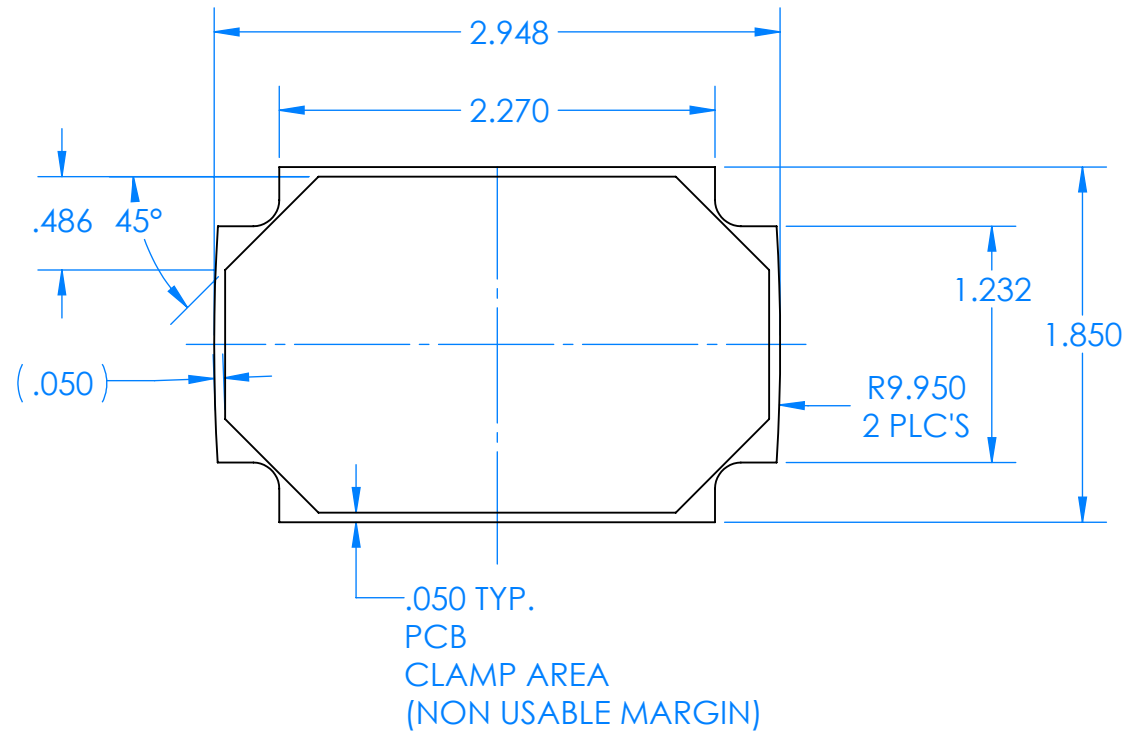

PN	Description
5533D,YY	(1) BW 6B Top,YY
5536D,YY	(1) BW 6C Bottom,YY
5538C,ZZ	(1) BW 6C Small Comolded Strap,ZZ
6002	(4) #2 X 3/8" PH HD screw

-Material: UV stabilized Polycarbonate  
 Flammability UL 94 V-0  
 -Watertight enclosure meets or  
 exceed Nema 4 and or IP67.

# SERPAC BW67DYYCSZZ

Electronic Enclosures

PN	Description
5533D,YY	(1) BW 6B Top,YY
5536D,YY	(1) BW 6C Bottom,YY
5538C,ZZ	(1) BW 6C Small Comolded Strap,ZZ
6002	(4) #2 X 3/8" PH HD screw

-Material: UV stabilized Polycarbonate  
Flammability UL 94 V-0  
-Watertight enclosure meets or exceeds Nema 4 and or IP67.

Refer to page 1 for:  
**YY (Enclosure color options)**  
**ZZ (Strap color options)**

ALL DIMENSIONS ARE  $\pm .010"$  1/22/2020  
2009 Wright Ave. La Verne, CA 91750  
Ph. (626) 331-0517 Fx. (626) 331-8584 serpac.com