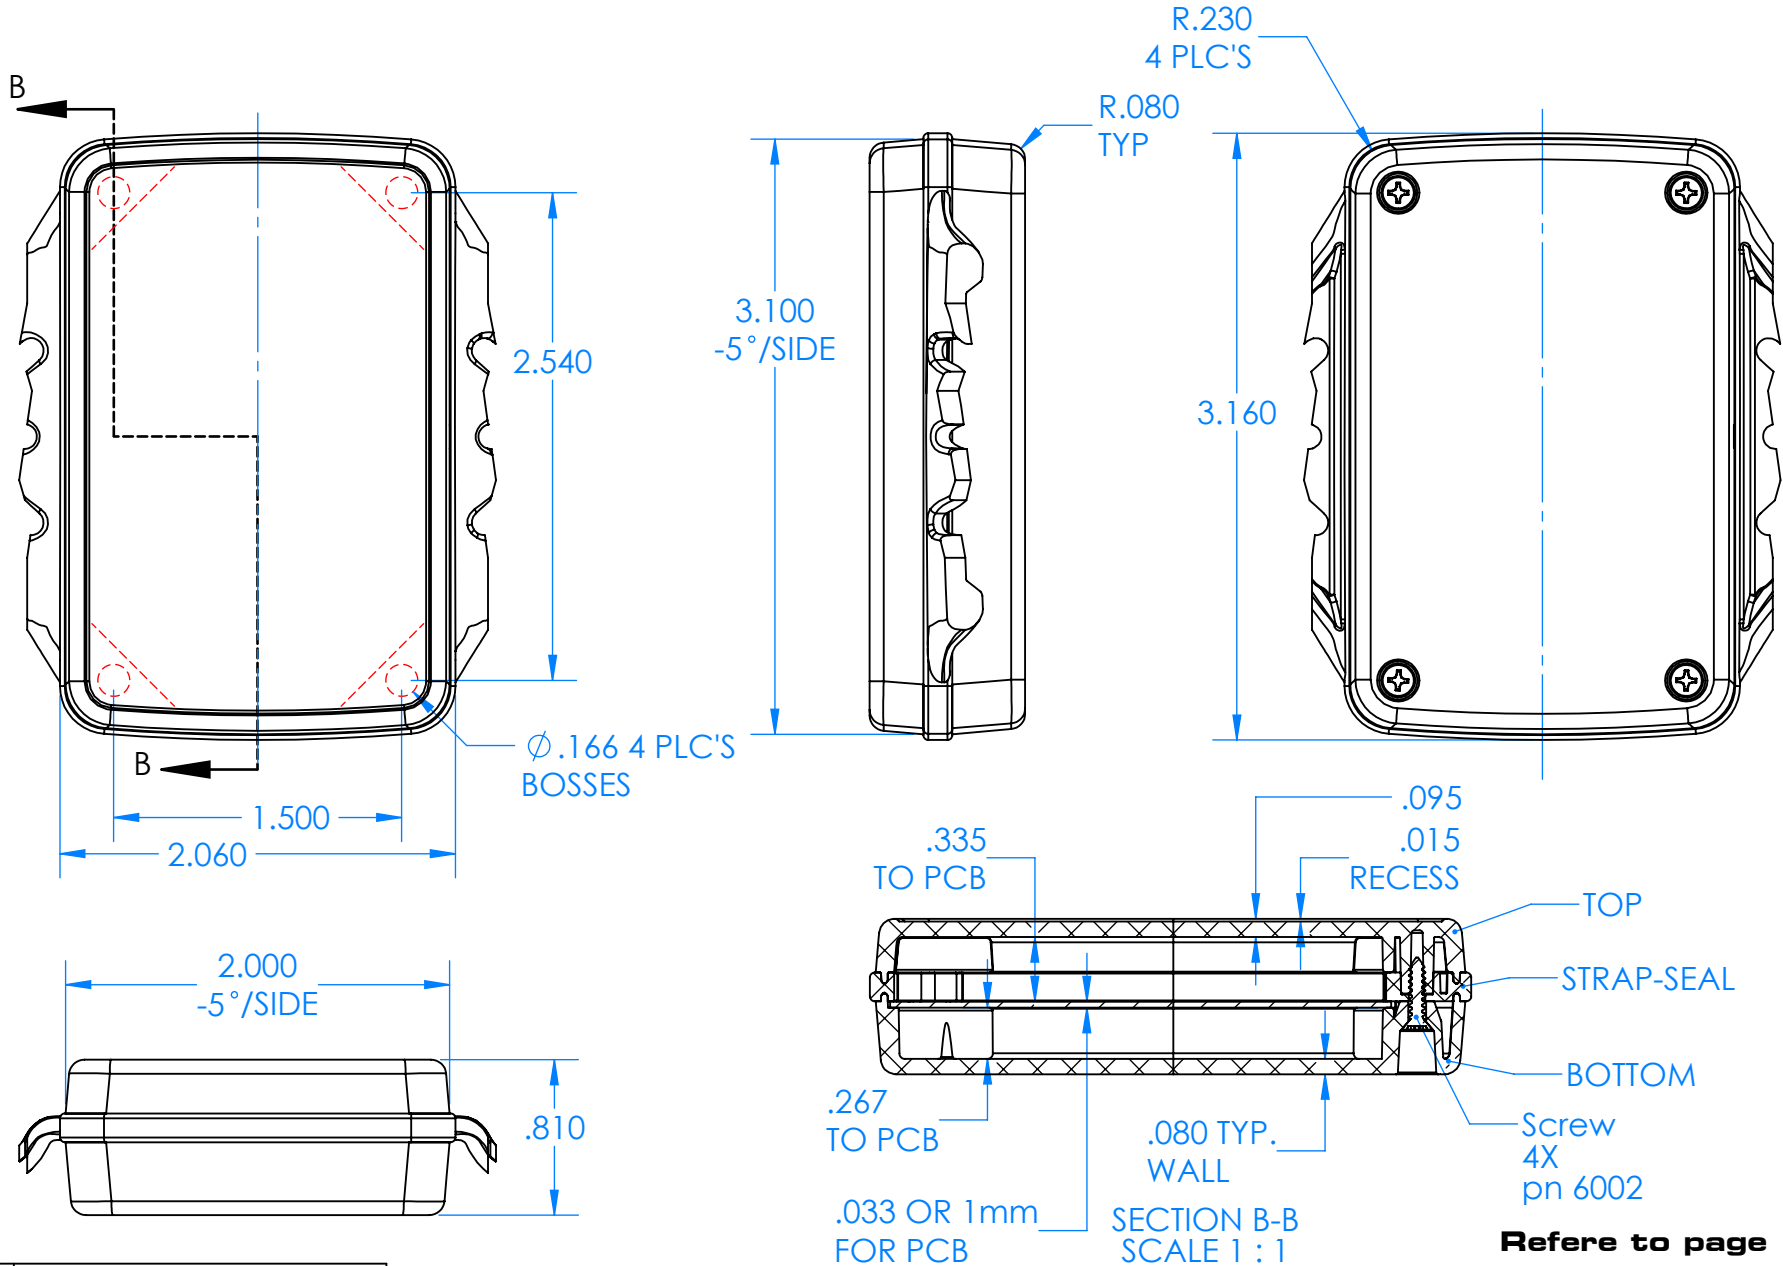

# SERPAC BW67DYCSZZ

Electronic Enclosures

Color options:  
 YY (Enclosure Color)  
 BK=Black

ZZ (Strap Color)  
 BK=Black  
 GM=GunMetal  
 YL=Yellow  
 OR=Orange  
 NO=NeonOrange  
 NG=NeonGreen  
 BL=Blue

PN	Description
5533D,YY	(1) BW 6B Top,YY
5536D,YY	(1) BW 6C Bottom,YY
5538C,ZZ	(1) BW 6C Small Comolded Strap,ZZ
6002	(4) #2 X 3/8" PH HD screw

-Material: UV stabilized Polycarbonate  
 Flammability UL 94 V-0  
 -Watertight enclosure meets or  
 exceed Nema 4 and or IP67.

# SERPAC BW67DYYCSZZ

Electronic Enclosures

PN	Description
5533D,YY	(1) BW 6B Top,YY
5536D,YY	(1) BW 6C Bottom,YY
5538C,ZZ	(1) BW 6C Small Comolded Strap,ZZ
6002	(4) #2 X 3/8" PH HD screw

-Material: UV stabilized Polycarbonate  
Flammability UL 94 V-0  
-Watertight enclosure meets or exceeds Nema 4 and or IP67.

Refer to page 1 for:  
**YY (Enclosure color options)**  
**ZZ (Strap color options)**

ALL DIMENSIONS ARE  $\pm .010"$  1/22/2020  
2009 Wright Ave. La Verne, CA 91750  
Ph. (626) 331-0517 Fx. (626) 331-8584 serpac.com