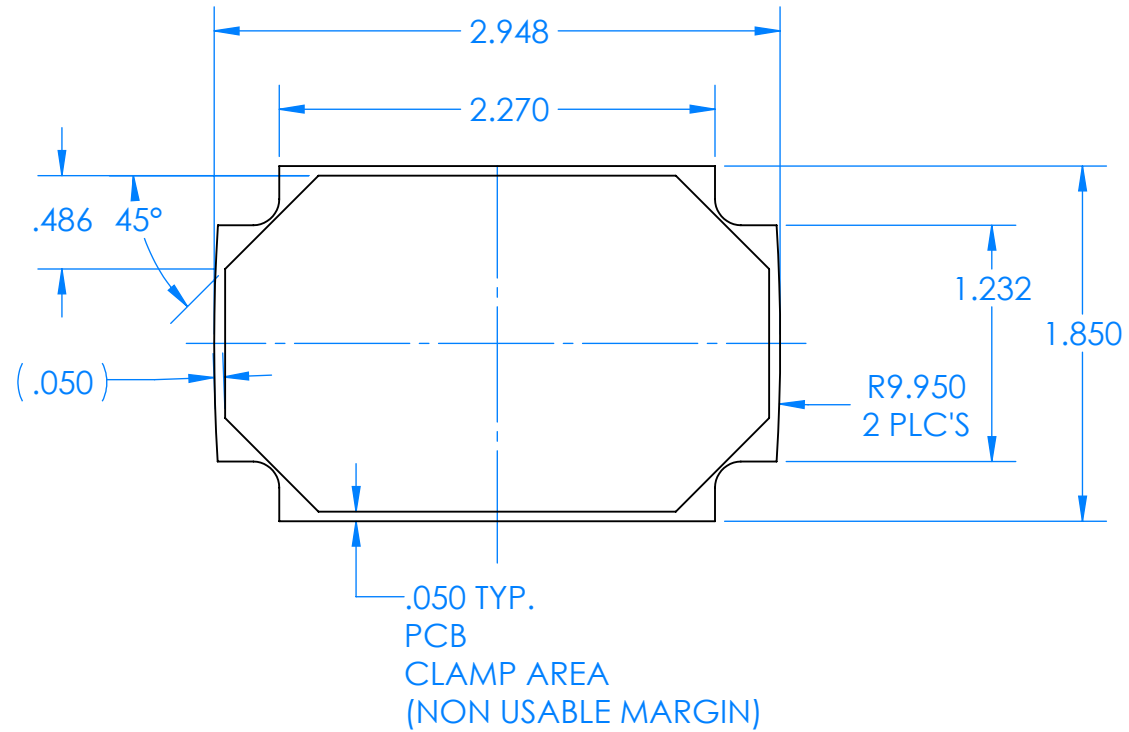

SERPAC BW63DYYCSZZ

Electronic Enclosures

Color options:
 YY (Enclosure Color)
 BK=Black

ZZ (Strap Color)
 BK=Black
 GM=GunMetal
 YL=Yellow
 OR=Orange
 NO=NeonOrange
 NG=NeonGreen
 BL=Blue

PN	Description
5531D,YY	(1) BW 6A Top,YY
5534D,YY	(1) BW 6B Bottom,YY
5538C,ZZ	(1) BW 6C Small Comolded Strap,ZZ
6002	(4) #2 X 3/8" PH HD screw

-Material: UV stabilized Polycarbonate
 Flammability UL 94 V-0
 -Watertight enclosure meets or
 exceed Nema 4 and or IP67.

SERPAC BW63DYYCSZZ

Electronic Enclosures

PN	Description
5531D,YY	(1) BW 6A Top,YY
5534D,YY	(1) BW 6B Bottom,YY
5538C,ZZ	(1) BW 6C Small Comolded Strap,ZZ
6002	(4) #2 X 3/8" PH HD screw

-Material: UV stabilized Polycarbonate
Flammability UL 94 V-0
-Watertight enclosure meets or exceeds Nema 4 and or IP67.

Refer to page 1 for:
YY (Enclosure color options)
ZZ (Strap color options)

ALL DIMENSIONS ARE $\pm .010"$ 1/22/2020
2009 Wright Ave. La Verne, CA 91750
Ph. (626) 331-0517 Fx. (626) 331-8584 serpac.com