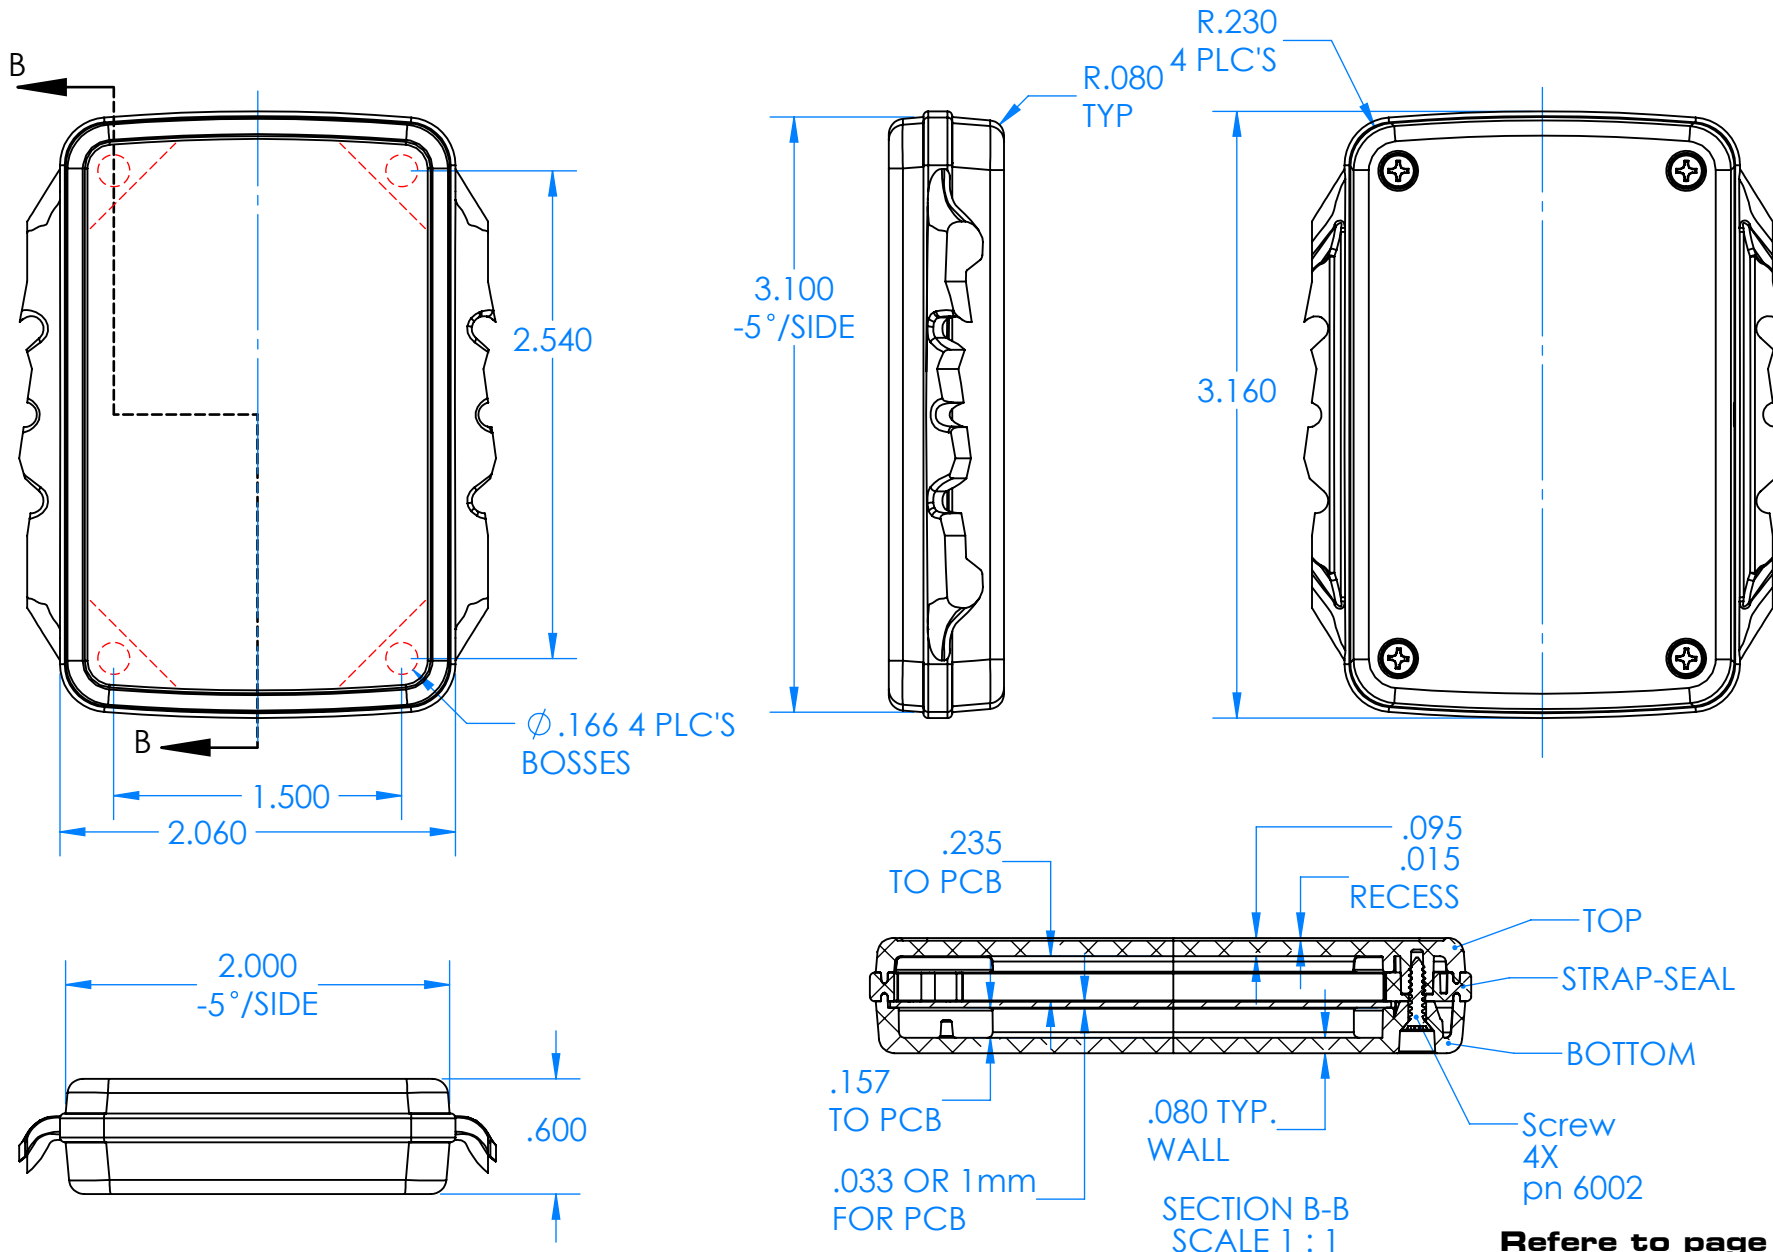

SERPAC BW63DYYCSZZ

Electronic Enclosures

Color options:
 YY (Enclosure Color)
 BK=Black

ZZ (Strap Color)
 BK=Black
 GM=GunMetal
 YL=Yellow
 OR=Orange
 NO=NeonOrange
 NG=NeonGreen
 BL=Blue

PN	Description
5531D,YY	(1) BW 6A Top,YY
5534D,YY	(1) BW 6B Bottom,YY
5538C,ZZ	(1) BW 6C Small Comolded Strap,ZZ
6002	(4) #2 X 3/8" PH HD screw

-Material: UV stabilized Polycarbonate
 Flammability UL 94 V-0
 -Watertight enclosure meets or
 exceed Nema 4 and or IP67.

SERPAC BW63DYYCSZZ

Electronic Enclosures

PN	Description
5531D,YY	(1) BW 6A Top,YY
5534D,YY	(1) BW 6B Bottom,YY
5538C,ZZ	(1) BW 6C Small Comolded Strap,ZZ
6002	(4) #2 X 3/8" PH HD screw

-Material: UV stabilized Polycarbonate
Flammability UL 94 V-0
-Watertight enclosure meets or exceeds Nema 4 and or IP67.

Refer to page 1 for:
YY (Enclosure color options)
ZZ (Strap color options)

ALL DIMENSIONS ARE $\pm .010"$ 1/22/2020
2009 Wright Ave. La Verne, CA 91750
Ph. (626) 331-0517 Fx. (626) 331-8584 serpac.com