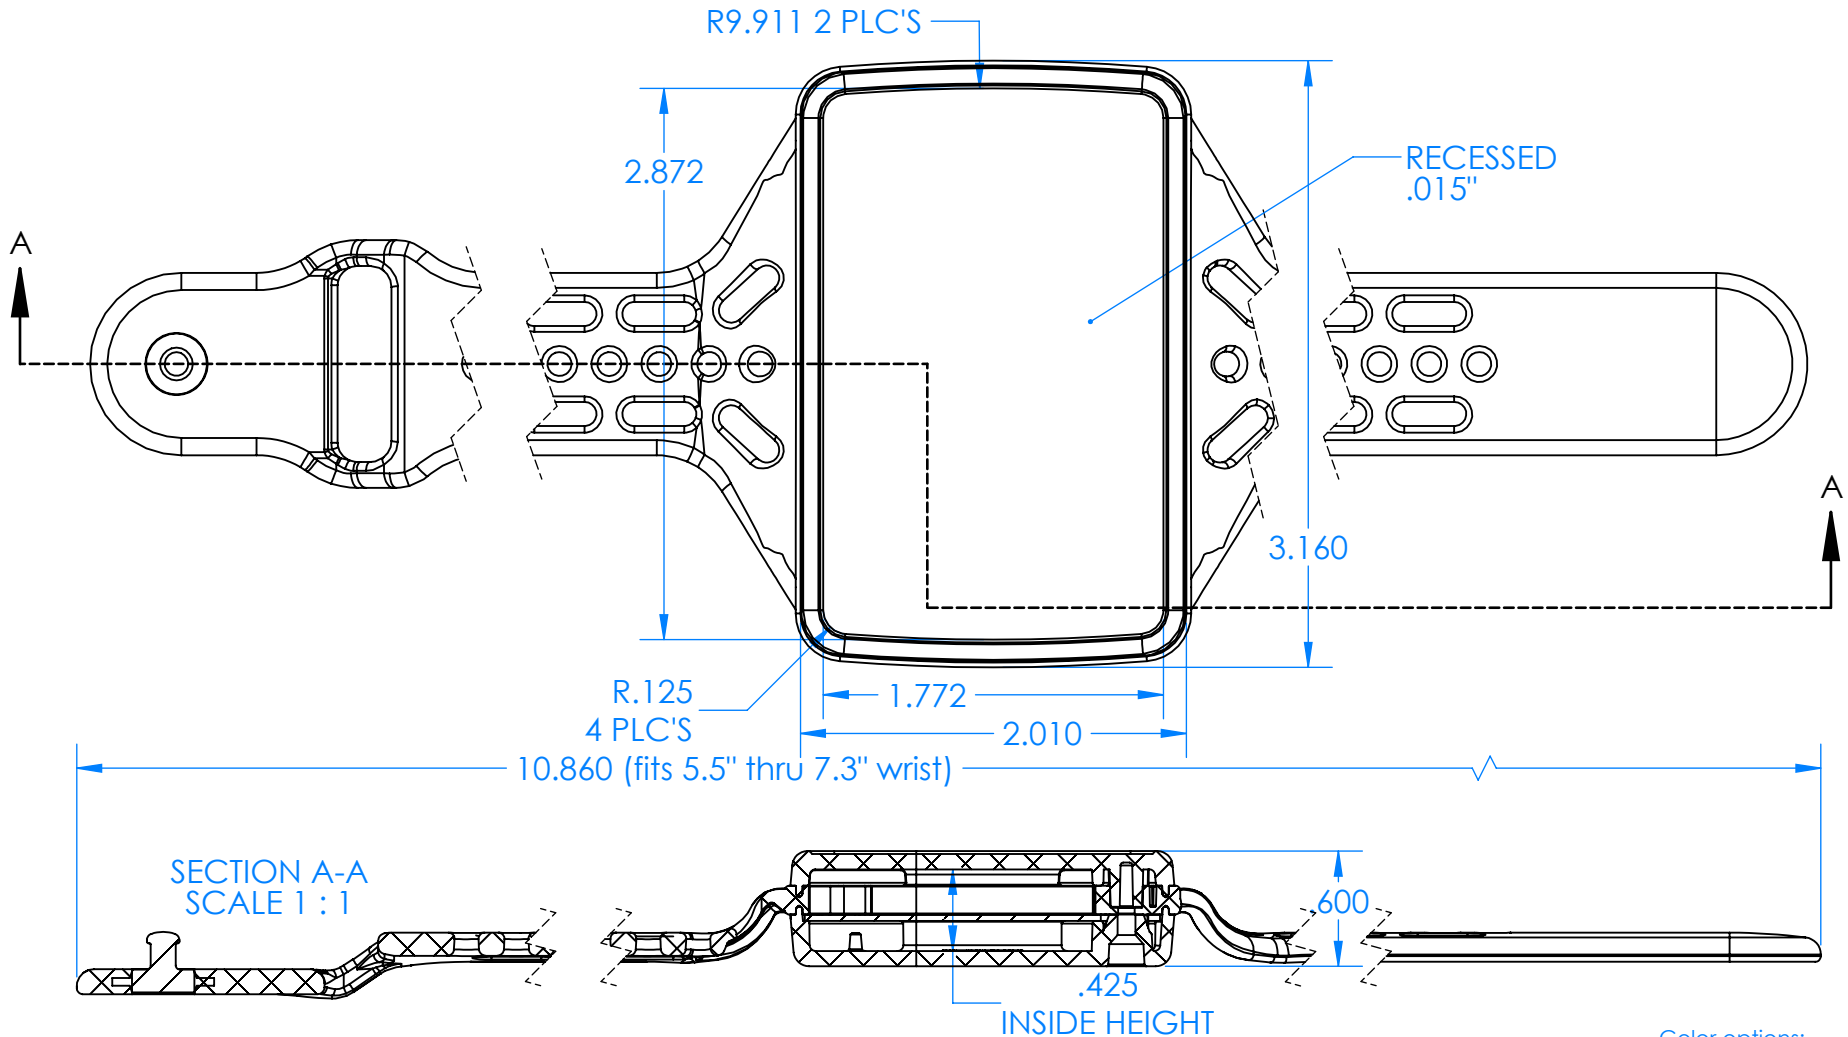

SERPAC BW63DYYCSZZ

Electronic Enclosures

Color options:
 YY (Enclosure Color)
 BK=Black

ZZ (Strap Color)
 BK=Black
 GM=GunMetal
 YL=Yellow
 OR=Orange
 NO=NeonOrange
 NG=NeonGreen
 BL=Blue

PN	Description
5531D,YY	(1) BW 6A Top,YY
5534D,YY	(1) BW 6B Bottom,YY
5538C,ZZ	(1) BW 6C Small Comolded Strap,ZZ
6002	(4) #2 X 3/8" PH HD screw

-Material: UV stabilized Polycarbonate
 Flammability UL 94 V-0
 -Watertight enclosure meets or
 exceed Nema 4 and or IP67.

SERPAC BW63DYYCSZZ

Electronic Enclosures

PN	Description
5531D,YY	(1) BW 6A Top,YY
5534D,YY	(1) BW 6B Bottom,YY
5538C,ZZ	(1) BW 6C Small Comolded Strap,ZZ
6002	(4) #2 X 3/8" PH HD screw

-Material: UV stabilized Polycarbonate
Flammability UL 94 V-0
-Watertight enclosure meets or exceeds Nema 4 and or IP67.

Refer to page 1 for:
YY (Enclosure color options)
ZZ (Strap color options)

ALL DIMENSIONS ARE $\pm .010"$ 1/22/2020
2009 Wright Ave. La Verne, CA 91750
Ph. (626) 331-0517 Fx. (626) 331-8584 serpac.com