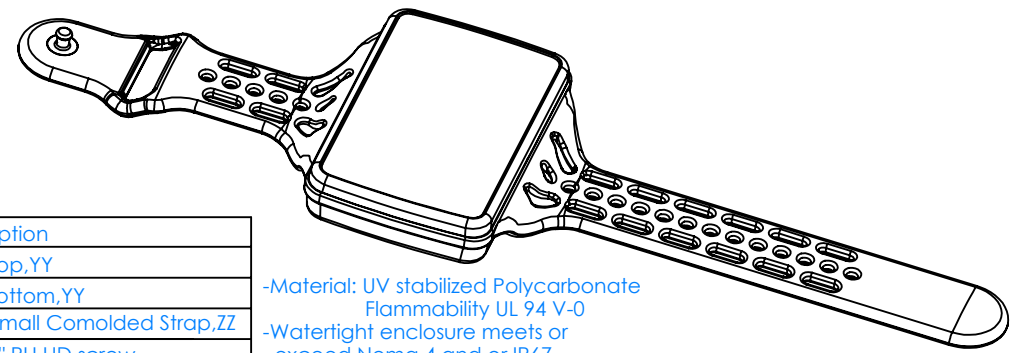

SERPAC BW63DYYCSZZ

Electronic Enclosures

Color options:
 YY (Enclosure Color)
 BK=Black

ZZ (Strap Color)
 BK=Black
 GM=GunMetal
 YL=Yellow
 OR=Orange
 NO=NeonOrange
 NG=NeonGreen
 BL=Blue

PN	Description
5531D,YY	(1) BW 6A Top,YY
5534D,YY	(1) BW 6B Bottom,YY
5538C,ZZ	(1) BW 6C Small Comolded Strap,ZZ
6002	(4) #2 X 3/8" PH HD screw

-Material: UV stabilized Polycarbonate
 Flammability UL 94 V-0
 -Watertight enclosure meets or
 exceed Nema 4 and or IP67.

SERPAC BW63DYYCSZZ

Electronic Enclosures

PN	Description
5531D,YY	(1) BW 6A Top,YY
5534D,YY	(1) BW 6B Bottom,YY
5538C,ZZ	(1) BW 6C Small Comolded Strap,ZZ
6002	(4) #2 X 3/8" PH HD screw

-Material: UV stabilized Polycarbonate
Flammability UL 94 V-0
-Watertight enclosure meets or exceeds Nema 4 and or IP67.

Refer to page 1 for:
YY (Enclosure color options)
ZZ (Strap color options)

ALL DIMENSIONS ARE $\pm .010"$ 1/22/2020
2009 Wright Ave. La Verne, CA 91750
Ph. (626) 331-0517 Fx. (626) 331-8584 serpac.com