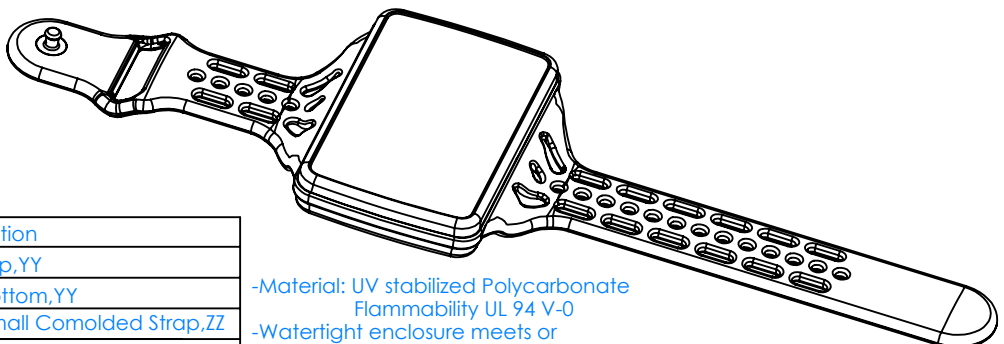

SERPAC BW60DYYCSZZ

Electronic Enclosures

Color options:
 YY (Enclosure Color)
 BK=Black

ZZ (Strap Color)
 BK=Black
 GM=GunMetal
 YL=Yellow
 OR=Orange
 NO=NeonOrange
 NG=NeonGreen
 BL=Blue

PN	Description
5531D,YY	(1) BW 6A Top,YY
5532D,YY	(1) BW 6A Bottom,YY
5538C,ZZ	(1) BW 6C Small Comolded Strap,ZZ
6002	(4) #2 X 3/8" PH HD screw

-Material: UV stabilized Polycarbonate
 Flammability UL 94 V-0
 -Watertight enclosure meets or
 exceed Nema 4 and or IP67.

ALL DIMENSIONS ARE ± .010" 1/22/2020
 2009 Wright Ave. La Verne, CA 91750
 Ph. (626) 331-0517 Fx. (626) 331-8584 serpac.com

SERPAC BW60DYCSZZ

Electronic Enclosures

PN	Description
5531D,YY	(1) BW 6A Top,YY
5532D,YY	(1) BW 6A Bottom,YY
5538C,ZZ	(1) BW 6C Small Comolded Strap,ZZ
6002	(4) #2 X 3/8" PH HD screw

-Material: UV stabilized Polycarbonate
Flammability UL 94 V-0
-Watertight enclosure meets or exceed Nema 4 and or IP67.