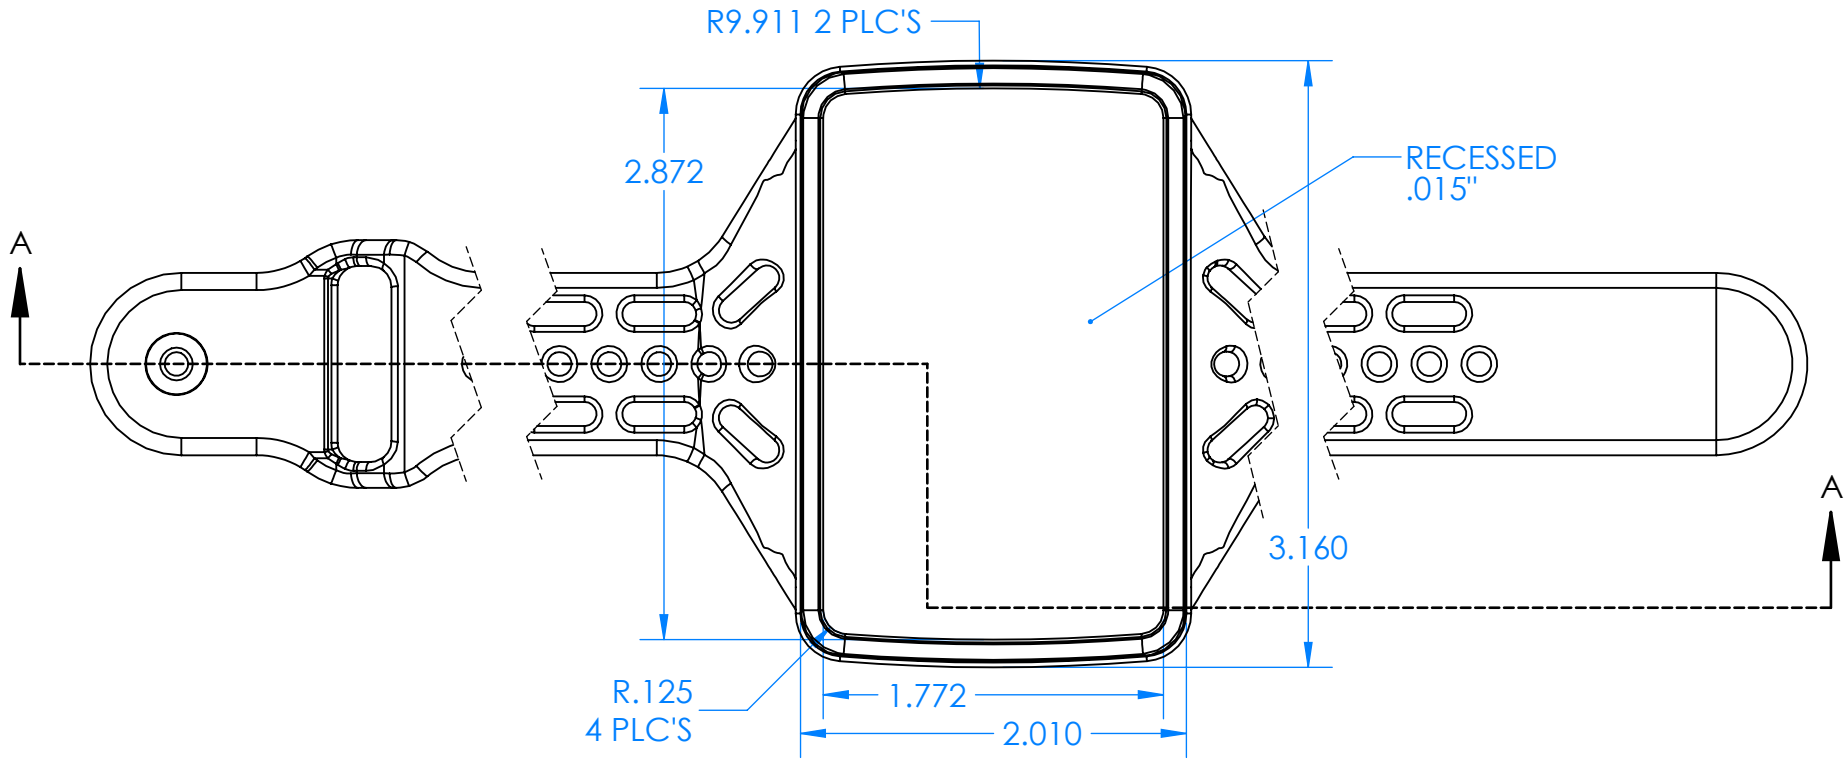

SERPAC BW60DYYCSZZ

Electronic Enclosures

Color options:
 YY (Enclosure Color)
 BK=Black

ZZ (Strap Color)
 BK=Black
 GM=GunMetal
 YL=Yellow
 OR=Orange
 NO=NeonOrange
 NG=NeonGreen
 BL=Blue

PN	Description
5531D,YY	(1) BW 6A Top,YY
5532D,YY	(1) BW 6A Bottom,YY
5538C,ZZ	(1) BW 6C Small Comolded Strap,ZZ
6002	(4) #2 X 3/8" PH HD screw

-Material: UV stabilized Polycarbonate
 Flammability UL 94 V-0
 -Watertight enclosure meets or
 exceed Nema 4 and or IP67.

ALL DIMENSIONS ARE ± .010" 1/22/2020
 2009 Wright Ave. La Verne, CA 91750
 Ph. (626) 331-0517 Fx. (626) 331-8584 serpac.com

SERPAC BW60DYCSZZ

Electronic Enclosures

PN	Description
5531D,YY	(1) BW 6A Top,YY
5532D,YY	(1) BW 6A Bottom,YY
5538C,ZZ	(1) BW 6C Small Comolded Strap,ZZ
6002	(4) #2 X 3/8" PH HD screw

-Material: UV stabilized Polycarbonate
Flammability UL 94 V-0
-Watertight enclosure meets or exceed Nema 4 and or IP67.

Refer to page 1 for:
YY (Enclosure color options)
ZZ (Strap color options)

ALL DIMENSIONS ARE $\pm .010"$ 1/22/2020
2009 Wright Ave. La Verne, CA 91750
Ph. (626) 331-0517 Fx. (626) 331-8584 serpac.com

PCB NOT INCLUDED