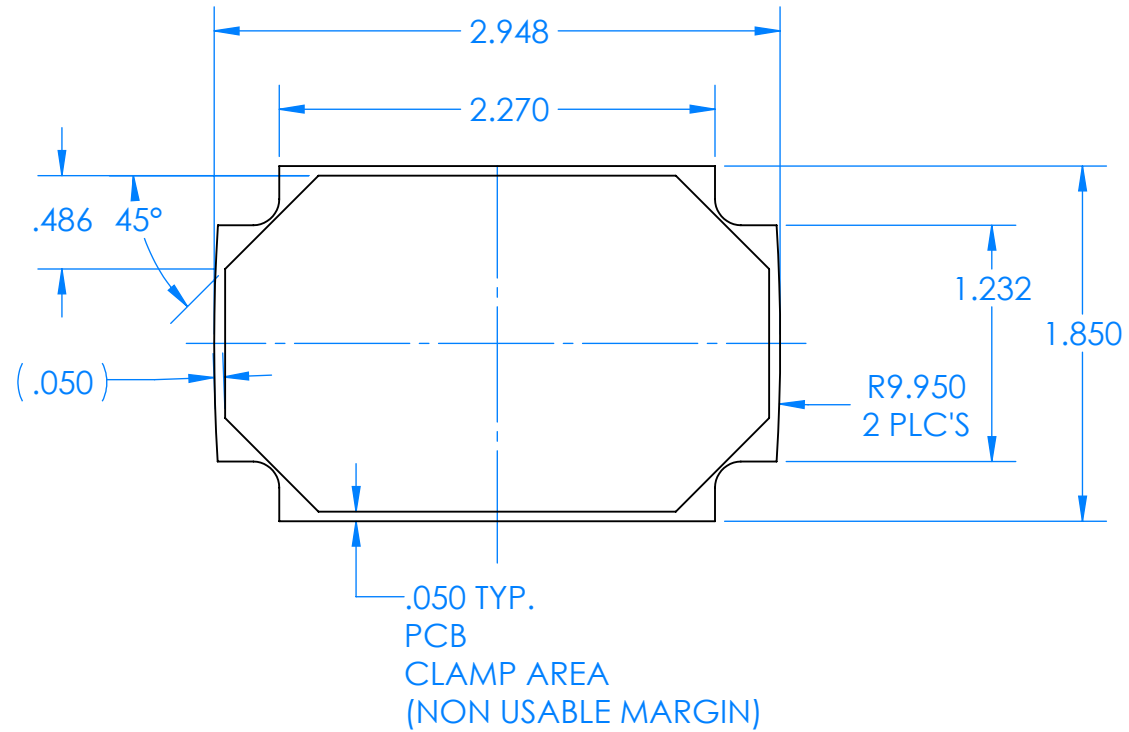

-Material: UV stabilized Polycarbonate
 Flammability UL 94 V-0
 -Watertight enclosure meets or
 exceed Nema 4 and or IP67.

ALL DIMENSIONS ARE ± .010" 1/22/2020
 2009 Wright Ave. La Verne, CA 91750
 Ph. (626) 331-0517 Fx. (626) 331-8584 serpac.com

SERPAC BW60DYCSZZ

Electronic Enclosures

PN	Description
5531D,YY	(1) BW 6A Top,YY
5532D,YY	(1) BW 6A Bottom,YY
5538C,ZZ	(1) BW 6C Small Comolded Strap,ZZ
6002	(4) #2 X 3/8" PH HD screw

-Material: UV stabilized Polycarbonate
Flammability UL 94 V-0
-Watertight enclosure meets or exceed Nema 4 and or IP67.

Refer to page 1 for:
YY (Enclosure color options)
ZZ (Strap color options)

ALL DIMENSIONS ARE $\pm .010"$ 1/22/2020
2009 Wright Ave. La Verne, CA 91750
Ph. (626) 331-0517 Fx. (626) 331-8584 serpac.com

PCB NOT INCLUDED