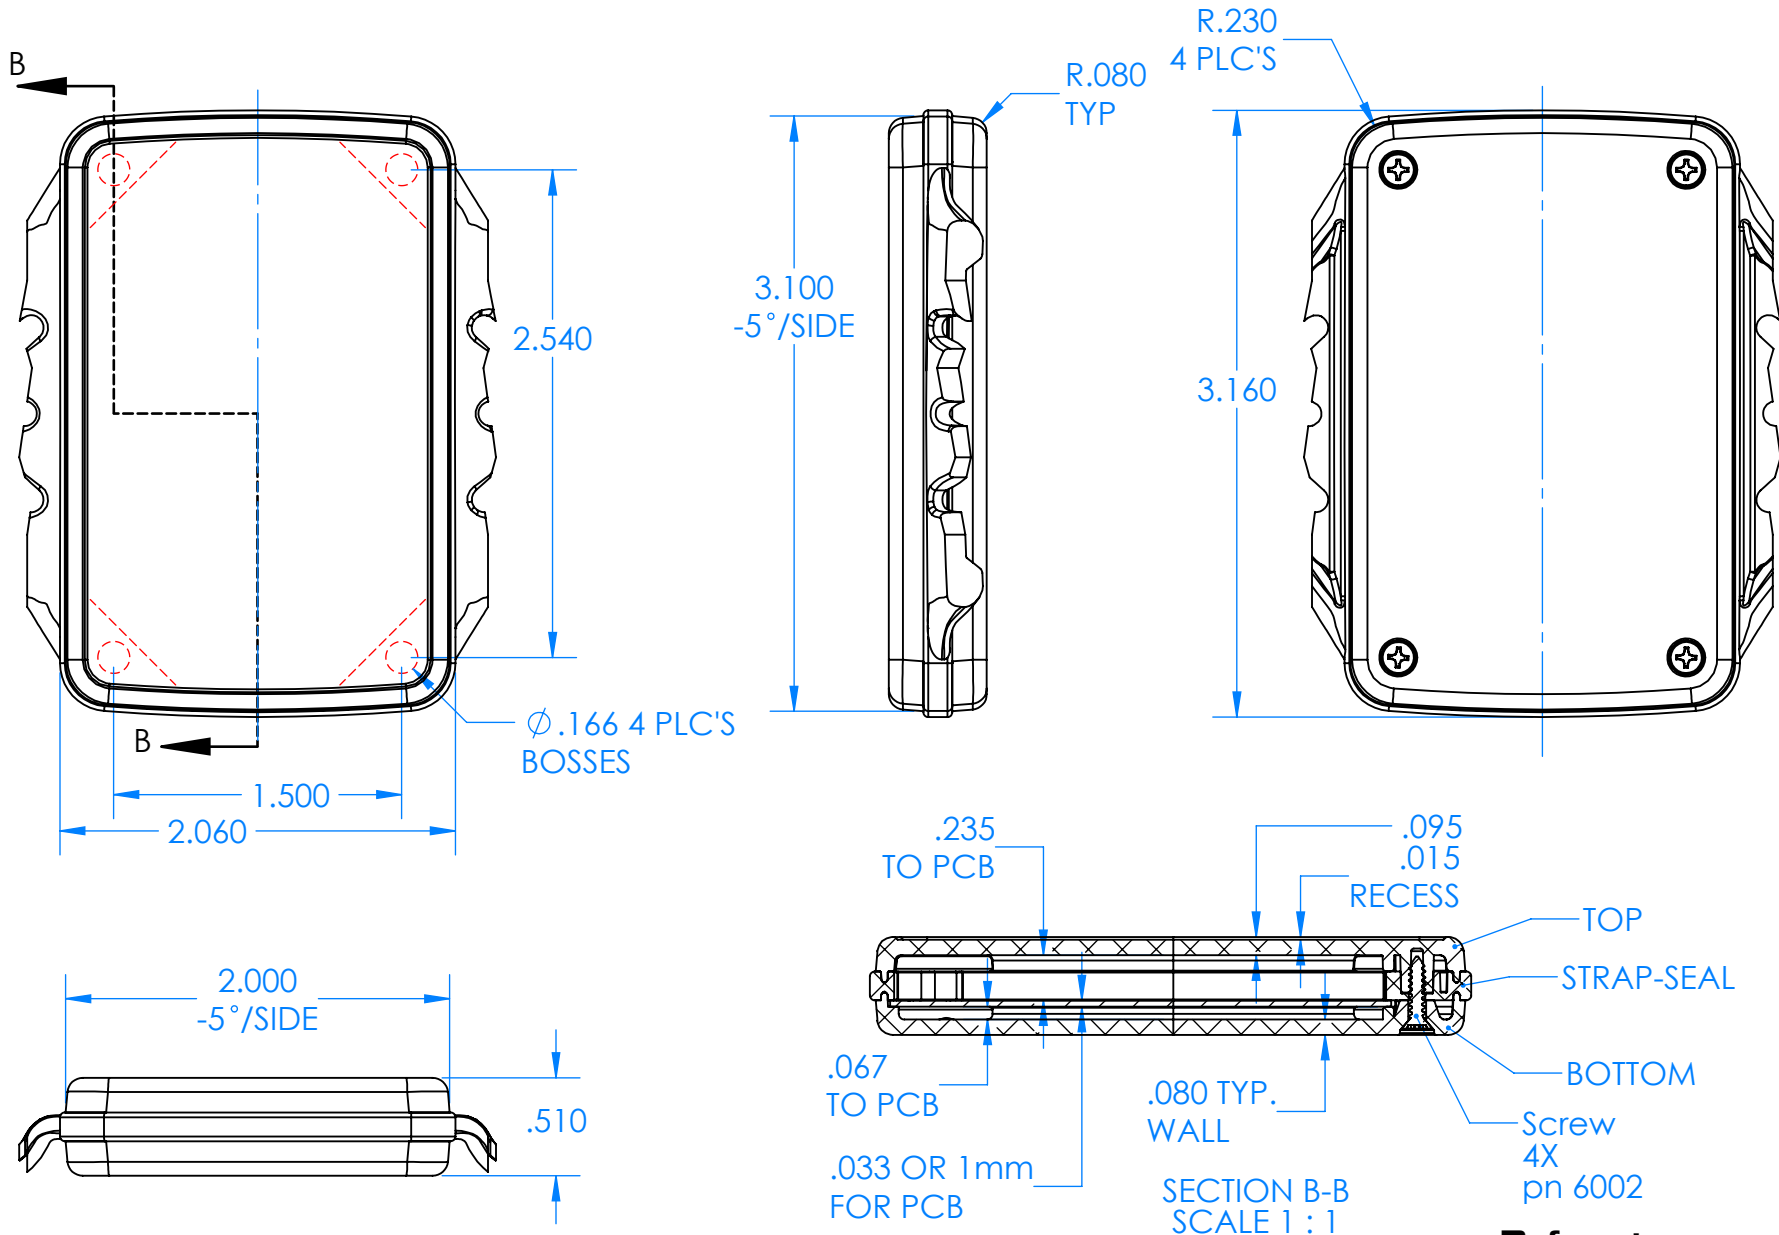

SERPAC BW60DYYCSZZ

Electronic Enclosures

Color options:
 YY (Enclosure Color)
 BK=Black

ZZ (Strap Color)
 BK=Black
 GM=GunMetal
 YL=Yellow
 OR=Orange
 NO=NeonOrange
 NG=NeonGreen
 BL=Blue

PN	Description
5531D,YY	(1) BW 6A Top,YY
5532D,YY	(1) BW 6A Bottom,YY
5538C,ZZ	(1) BW 6C Small Comolded Strap,ZZ
6002	(4) #2 X 3/8" PH HD screw

-Material: UV stabilized Polycarbonate
 Flammability UL 94 V-0
 -Watertight enclosure meets or
 exceed Nema 4 and or IP67.

ALL DIMENSIONS ARE ± .010" 1/22/2020
 2009 Wright Ave. La Verne, CA 91750
 Ph. (626) 331-0517 Fx. (626) 331-8584 serpac.com

SERPAC BW60DYCSZZ

Electronic Enclosures

PN	Description
5531D,YY	(1) BW 6A Top,YY
5532D,YY	(1) BW 6A Bottom,YY
5538C,ZZ	(1) BW 6C Small Comolded Strap,ZZ
6002	(4) #2 X 3/8" PH HD screw

-Material: UV stabilized Polycarbonate
Flammability UL 94 V-0
-Watertight enclosure meets or exceed Nema 4 and or IP67.

Refer to page 1 for:
YY (Enclosure color options)
ZZ (Strap color options)

ALL DIMENSIONS ARE $\pm .010"$ 1/22/2020
2009 Wright Ave. La Verne, CA 91750
Ph. (626) 331-0517 Fx. (626) 331-8584 serpac.com

PCB NOT INCLUDED