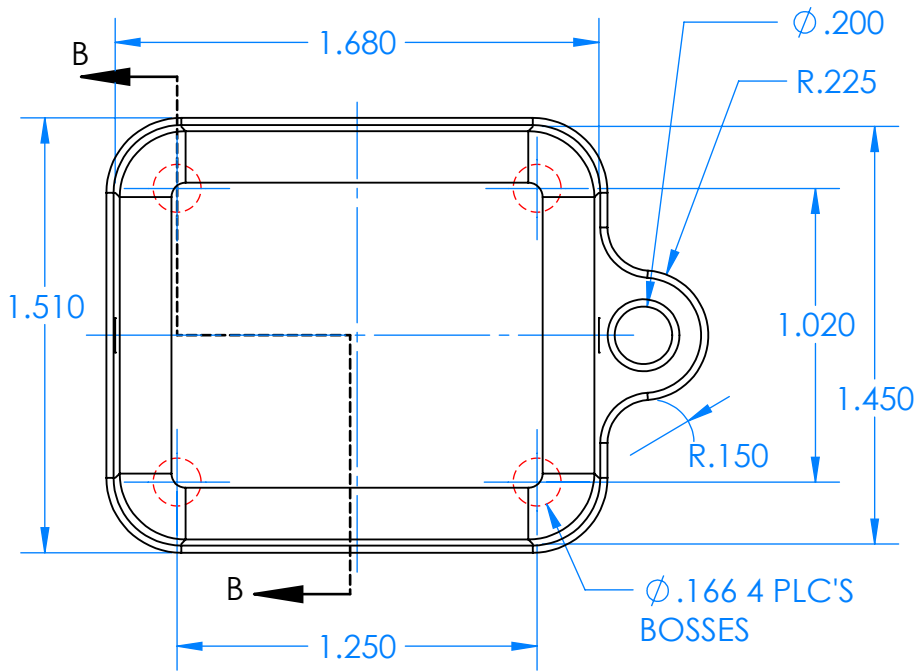

SERPAC CXL25AYYAZZ

Electronic Enclosures

Color options:
YY (Enclosure Color)
BK=Black

ZZ (Seal Color)
BK=Black
GM=GunMetal
YL=Yellow
OR=Orange
NO=NeonOrange
NG=NeonGreen
BL=Blue

PN	Description
5514A,YY	(1) BW 2C Top,YY
5513A,YY	(1) BW 2B Bottom,YY
5522A,ZZ	(1) CXL2 Perimeter Seal, ZZ
6003	(4) #2 X 1/2" PH HD screw

-Material: UV stabilized Polycarbonate
Flammability UL 94 V-0
-Watertight enclosure meets or
exceed Nema 4 and or IP67.