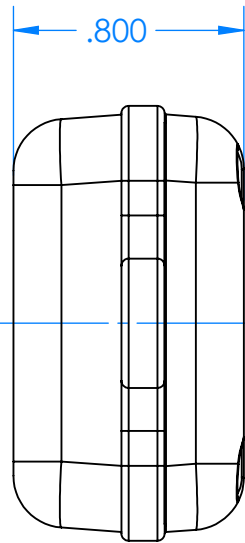

SERPAC CXL25AYYAZZ

Electronic Enclosures

Color options:
YY (Enclosure Color)
BK=Black

ZZ (Seal Color)
BK=Black
GM=GunMetal
YL=Yellow
OR=Orange
NO=NeonOrange
NG=NeonGreen
BL=Blue

PN	Description
5514A,YY	(1) BW 2C Top,YY
5513A,YY	(1) BW 2B Bottom,YY
5522A,ZZ	(1) CXL2 Perimeter Seal, ZZ
6003	(4) #2 X 1/2" PH HD screw

-Material: UV stabilized Polycarbonate
Flammability UL 94 V-0
-Watertight enclosure meets or
exceed Nema 4 and or IP67.