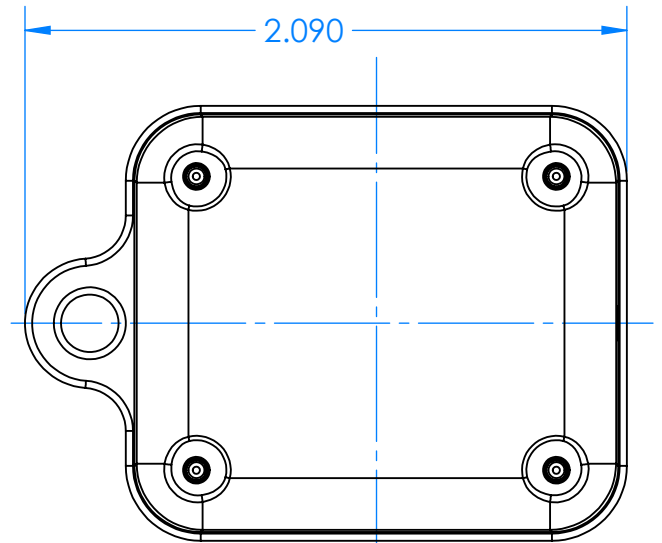

SERPAC CXL25AYYAZZ

Electronic Enclosures

Color options:
YY (Enclosure Color)
BK=Black

ZZ (Seal Color)
BK=Black
GM=GunMetal
YL=Yellow
OR=Orange
NO=NeonOrange
NG=NeonGreen
BL=Blue

PN	Description
5514A,YY	(1) BW 2C Top,YY
5513A,YY	(1) BW 2B Bottom,YY
5522A,ZZ	(1) CXL2 Perimeter Seal, ZZ
6003	(4) #2 X 1/2" PH HD screw

-Material: UV stabilized Polycarbonate
Flammability UL 94 V-0
-Watertight enclosure meets or
exceed Nema 4 and or IP67.