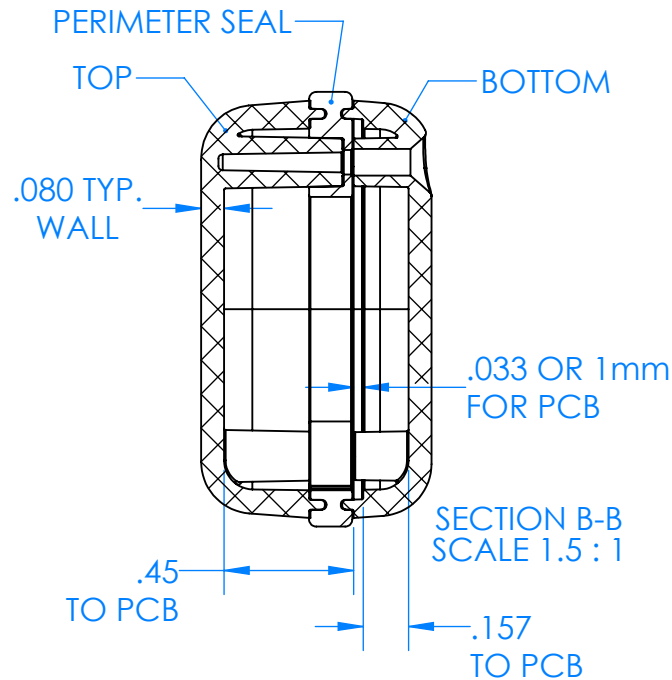

SERPAC CXL25AYYAZZ

Electronic Enclosures

Color options:
YY (Enclosure Color)
BK=Black

ZZ (Seal Color)
BK=Black
GM=GunMetal
YL=Yellow
OR=Orange
NO=NeonOrange
NG=NeonGreen
BL=Blue

PN	Description
5514A,YY	(1) BW 2C Top,YY
5513A,YY	(1) BW 2B Bottom,YY
5522A,ZZ	(1) CXL2 Perimeter Seal, ZZ
6003	(4) #2 X 1/2" PH HD screw

-Material: UV stabilized Polycarbonate
Flammability UL 94 V-0
-Watertight enclosure meets or
exceed Nema 4 and or IP67.