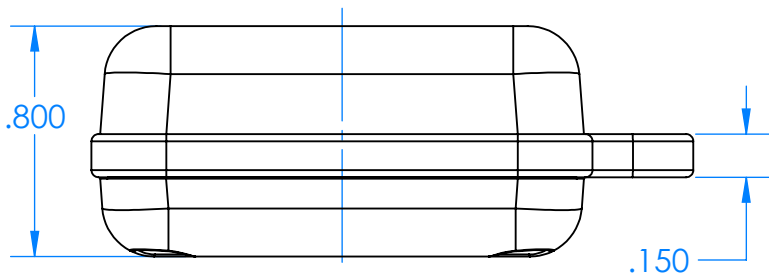

SERPAC CXL25AYYAZZ

Electronic Enclosures

Color options:
YY (Enclosure Color)
BK=Black

ZZ (Seal Color)
BK=Black
GM=GunMetal
YL=Yellow
OR=Orange
NO=NeonOrange
NG=NeonGreen
BL=Blue

PN	Description
5514A,YY	(1) BW 2C Top,YY
5513A,YY	(1) BW 2B Bottom,YY
5522A,ZZ	(1) CXL2 Perimeter Seal, ZZ
6003	(4) #2 X 1/2" PH HD screw

-Material: UV stabilized Polycarbonate
Flammability UL 94 V-0
-Watertight enclosure meets or
exceed Nema 4 and or IP67.