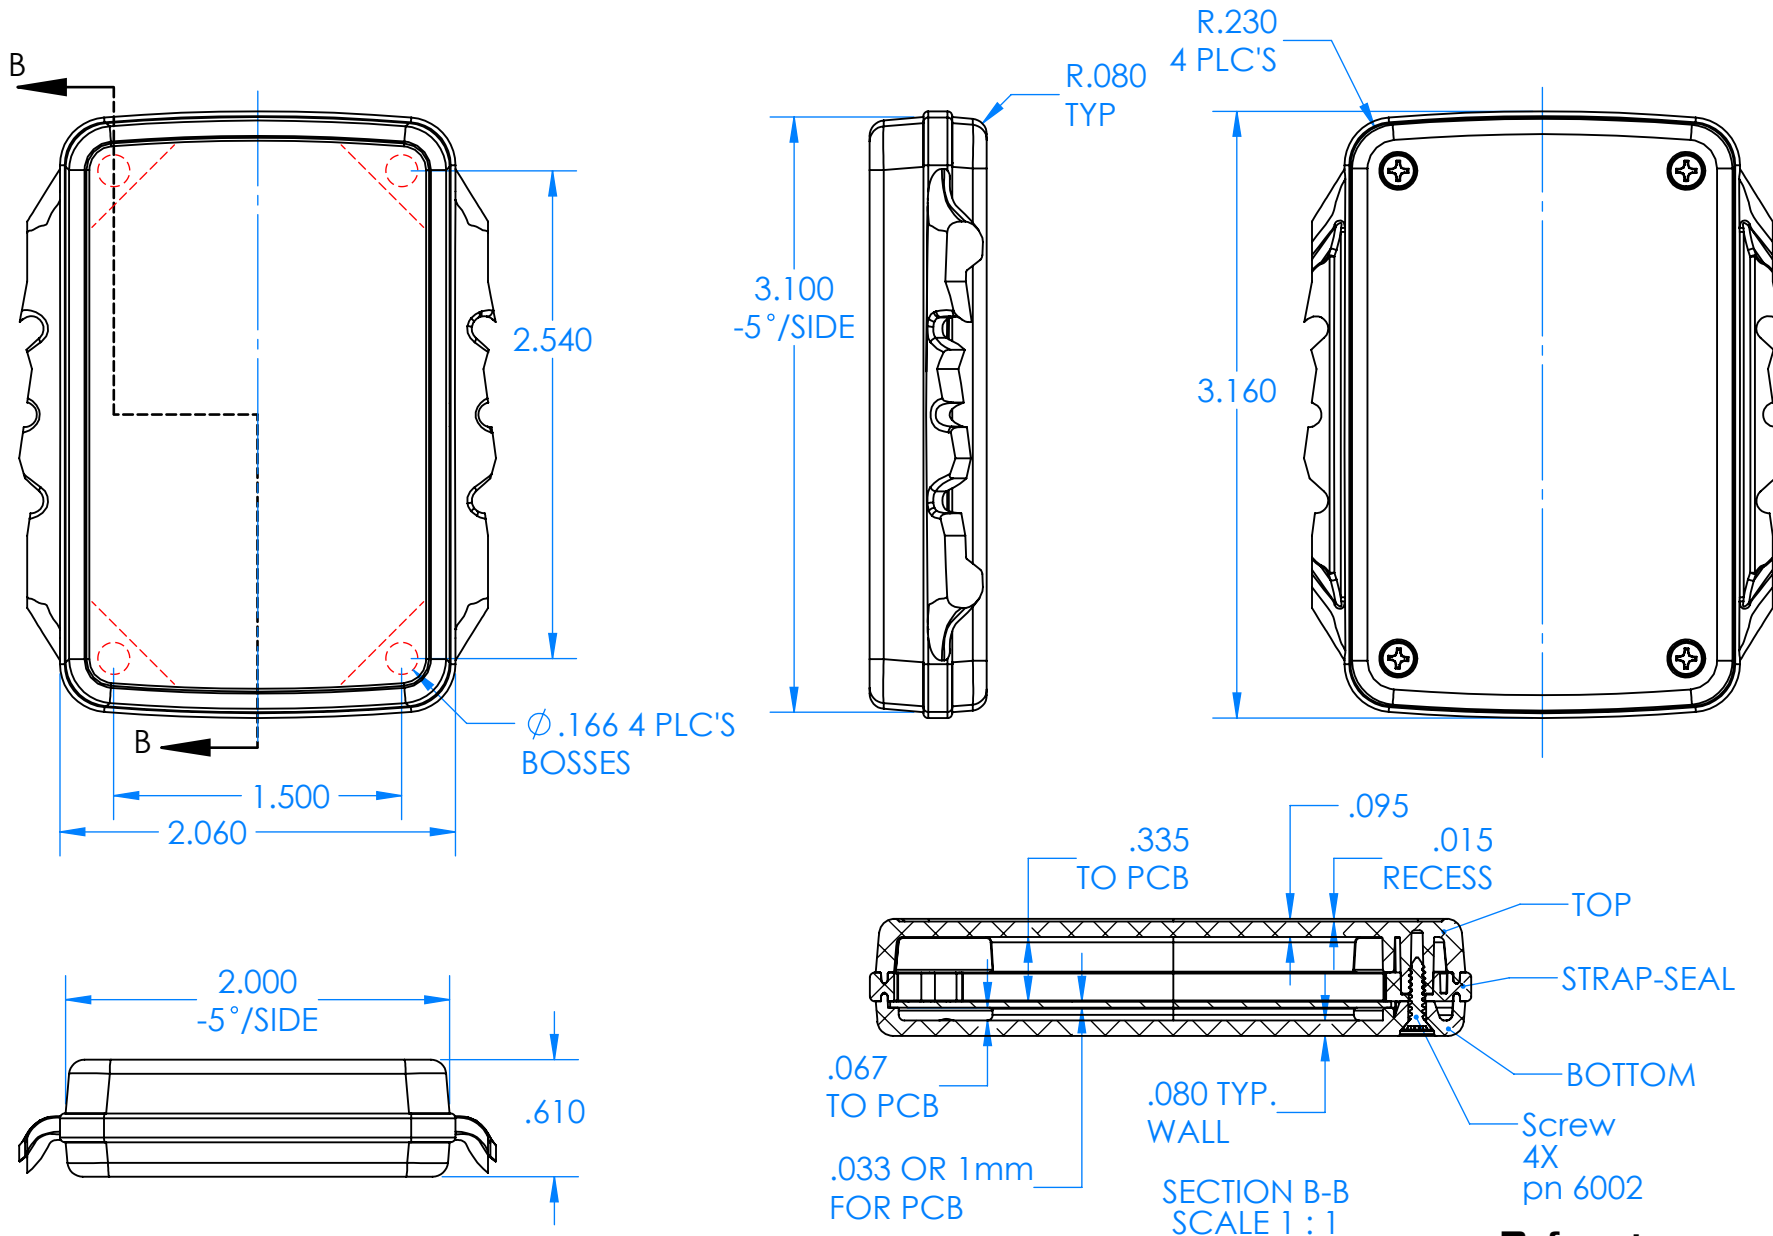

SERPAC BW61DYYCSZZ

Electronic Enclosures

Color options:
 YY (Enclosure Color)
 BK=Black

ZZ (Strap Color)
 BK=Black
 GM=GunMetal
 YL=Yellow
 OR=Orange
 NO=NeonOrange
 NG=NeonGreen
 BL=Blue

PN	Description
5533D,YY	(1) BW 6B Top,YY
5532D,YY	(1) BW 6A Bottom,YY
5538C,ZZ	(1) BW 6C Small Comolded Strap,ZZ
6002	(4) #2 X 3/8" PH HD screw

-Material: UV stabilized Polycarbonate
 Flammability UL 94 V-0
 -Watertight enclosure meets or
 exceed Nema 4 and or IP67.

ALL DIMENSIONS ARE ± .010" 1/10/2020
 2009 Wright Ave. La Verne, CA 91750
 Ph. (626) 331-0517 Fx. (626) 331-8584 serpac.com

SERPAC BW6 1DYYCSZZ

Electronic Enclosures

PN	Description
5533D,YY	(1) BW 6B Top,YY
5532D,YY	(1) BW 6A Bottom,YY
5538C,ZZ	(1) BW 6C Small Comolded Strap,ZZ
6002	(4) #2 X 3/8" PH HD screw

-Material: UV stabilized Polycarbonate
Flammability UL 94 V-0
-Watertight enclosure meets or exceed Nema 4 and or IP67.

Refer to page 1 for:
YY (Enclosure color options)
ZZ (Strap color options)

ALL DIMENSIONS ARE $\pm .010"$ 1/10/2020
2009 Wright Ave. La Verne, CA 91750
Ph. (626) 331-0517 Fx. (626) 331-8584 serpac.com

PCB NOT INCLUDED