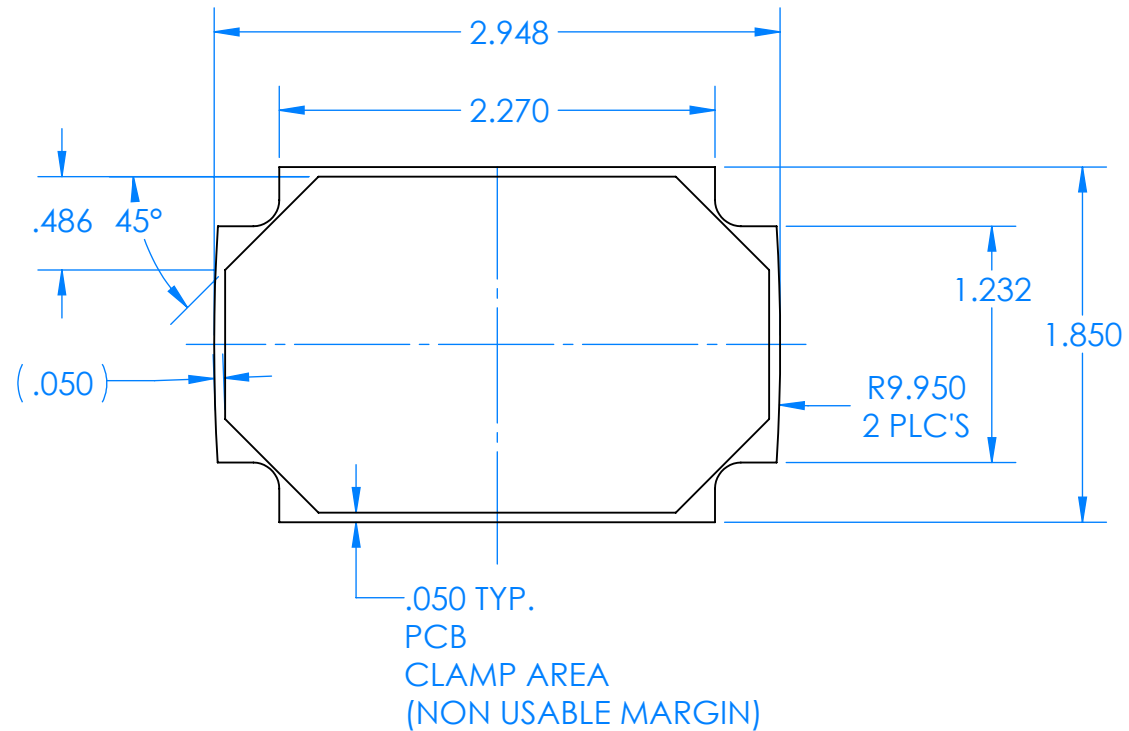

-Material: UV stabilized Polycarbonate
 Flammability UL 94 V-0
 -Watertight enclosure meets or
 exceed Nema 4 and or IP67.

ALL DIMENSIONS ARE ± .010" 1/10/2020
 2009 Wright Ave. La Verne, CA 91750
 Ph. (626) 331-0517 Fx. (626) 331-8584 serpac.com

SERPAC BW6 1DYYCSZZ

Electronic Enclosures

PN	Description
5533D,YY	(1) BW 6B Top,YY
5532D,YY	(1) BW 6A Bottom,YY
5538C,ZZ	(1) BW 6C Small Comolded Strap,ZZ
6002	(4) #2 X 3/8" PH HD screw

-Material: UV stabilized Polycarbonate
Flammability UL 94 V-0
-Watertight enclosure meets or exceed Nema 4 and or IP67.

Refer to page 1 for:
YY (Enclosure color options)
ZZ (Strap color options)

ALL DIMENSIONS ARE $\pm .010"$ 1/10/2020
2009 Wright Ave. La Verne, CA 91750
Ph. (626) 331-0517 Fx. (626) 331-8584 serpac.com

PCB NOT INCLUDED