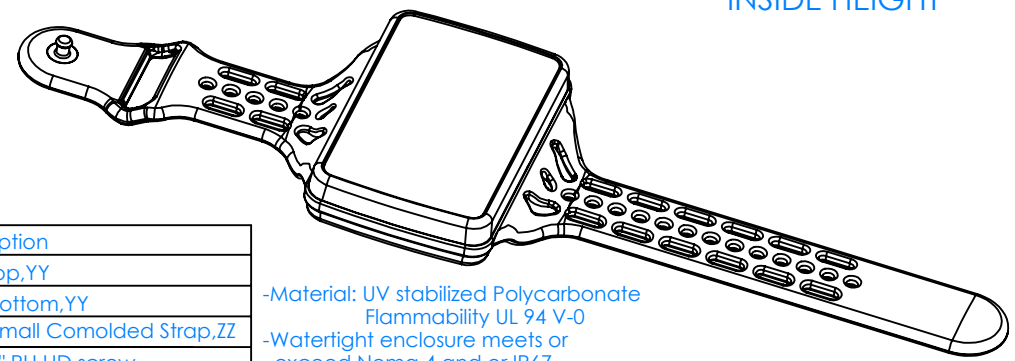

SERPAC BW61DYYCSZZ

Electronic Enclosures

Color options:
 YY (Enclosure Color)
 BK=Black

ZZ (Strap Color)
 BK=Black
 GM=GunMetal
 YL=Yellow
 OR=Orange
 NO=NeonOrange
 NG=NeonGreen
 BL=Blue

PN	Description
5533D,YY	(1) BW 6B Top,YY
5532D,YY	(1) BW 6A Bottom,YY
5538C,ZZ	(1) BW 6C Small Comolded Strap,ZZ
6002	(4) #2 X 3/8" PH HD screw

-Material: UV stabilized Polycarbonate
 Flammability UL 94 V-0
 -Watertight enclosure meets or
 exceed Nema 4 and or IP67.

ALL DIMENSIONS ARE ± .010" 1/10/2020
 2009 Wright Ave. La Verne, CA 91750
 Ph. (626) 331-0517 Fx. (626) 331-8584 serpac.com

SERPAC BW6 1DYYCSZZ

Electronic Enclosures

PN	Description
5533D,YY	(1) BW 6B Top,YY
5532D,YY	(1) BW 6A Bottom,YY
5538C,ZZ	(1) BW 6C Small Comolded Strap,ZZ
6002	(4) #2 X 3/8" PH HD screw

-Material: UV stabilized Polycarbonate
Flammability UL 94 V-0
-Watertight enclosure meets or exceed Nema 4 and or IP67.