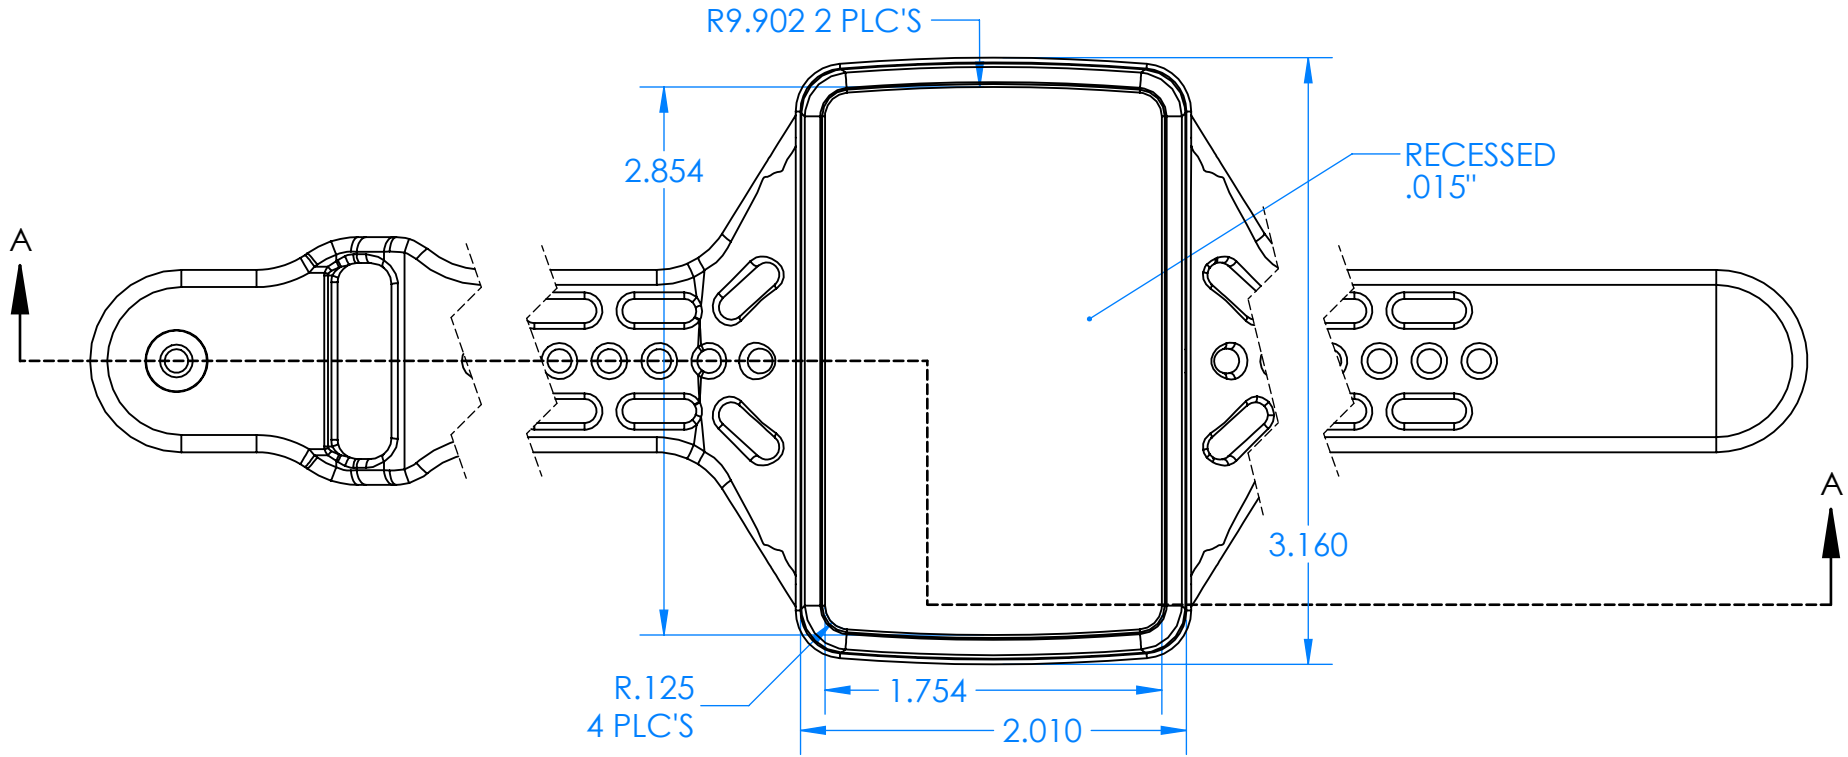

SERPAC BW61DYYCSZZ

Electronic Enclosures

Color options:
 YY (Enclosure Color)
 BK=Black

ZZ (Strap Color)
 BK=Black
 GM=GunMetal
 YL=Yellow
 OR=Orange
 NO=NeonOrange
 NG=NeonGreen
 BL=Blue

PN	Description
5533D,YY	(1) BW 6B Top,YY
5532D,YY	(1) BW 6A Bottom,YY
5538C,ZZ	(1) BW 6C Small Comolded Strap,ZZ
6002	(4) #2 X 3/8" PH HD screw

-Material: UV stabilized Polycarbonate
 Flammability UL 94 V-0
 -Watertight enclosure meets or
 exceed Nema 4 and or IP67.

ALL DIMENSIONS ARE ± .010" 1/10/2020
 2009 Wright Ave. La Verne, CA 91750
 Ph. (626) 331-0517 Fx. (626) 331-8584 serpac.com

SERPAC BW6 1DYYCSZZ

Electronic Enclosures

PN	Description
5533D,YY	(1) BW 6B Top,YY
5532D,YY	(1) BW 6A Bottom,YY
5538C,ZZ	(1) BW 6C Small Comolded Strap,ZZ
6002	(4) #2 X 3/8" PH HD screw

-Material: UV stabilized Polycarbonate
Flammability UL 94 V-0
-Watertight enclosure meets or exceed Nema 4 and or IP67.

Refer to page 1 for:
YY (Enclosure color options)
ZZ (Strap color options)

ALL DIMENSIONS ARE $\pm .010"$ 1/10/2020
2009 Wright Ave. La Verne, CA 91750
Ph. (626) 331-0517 Fx. (626) 331-8584 serpac.com

PCB NOT INCLUDED