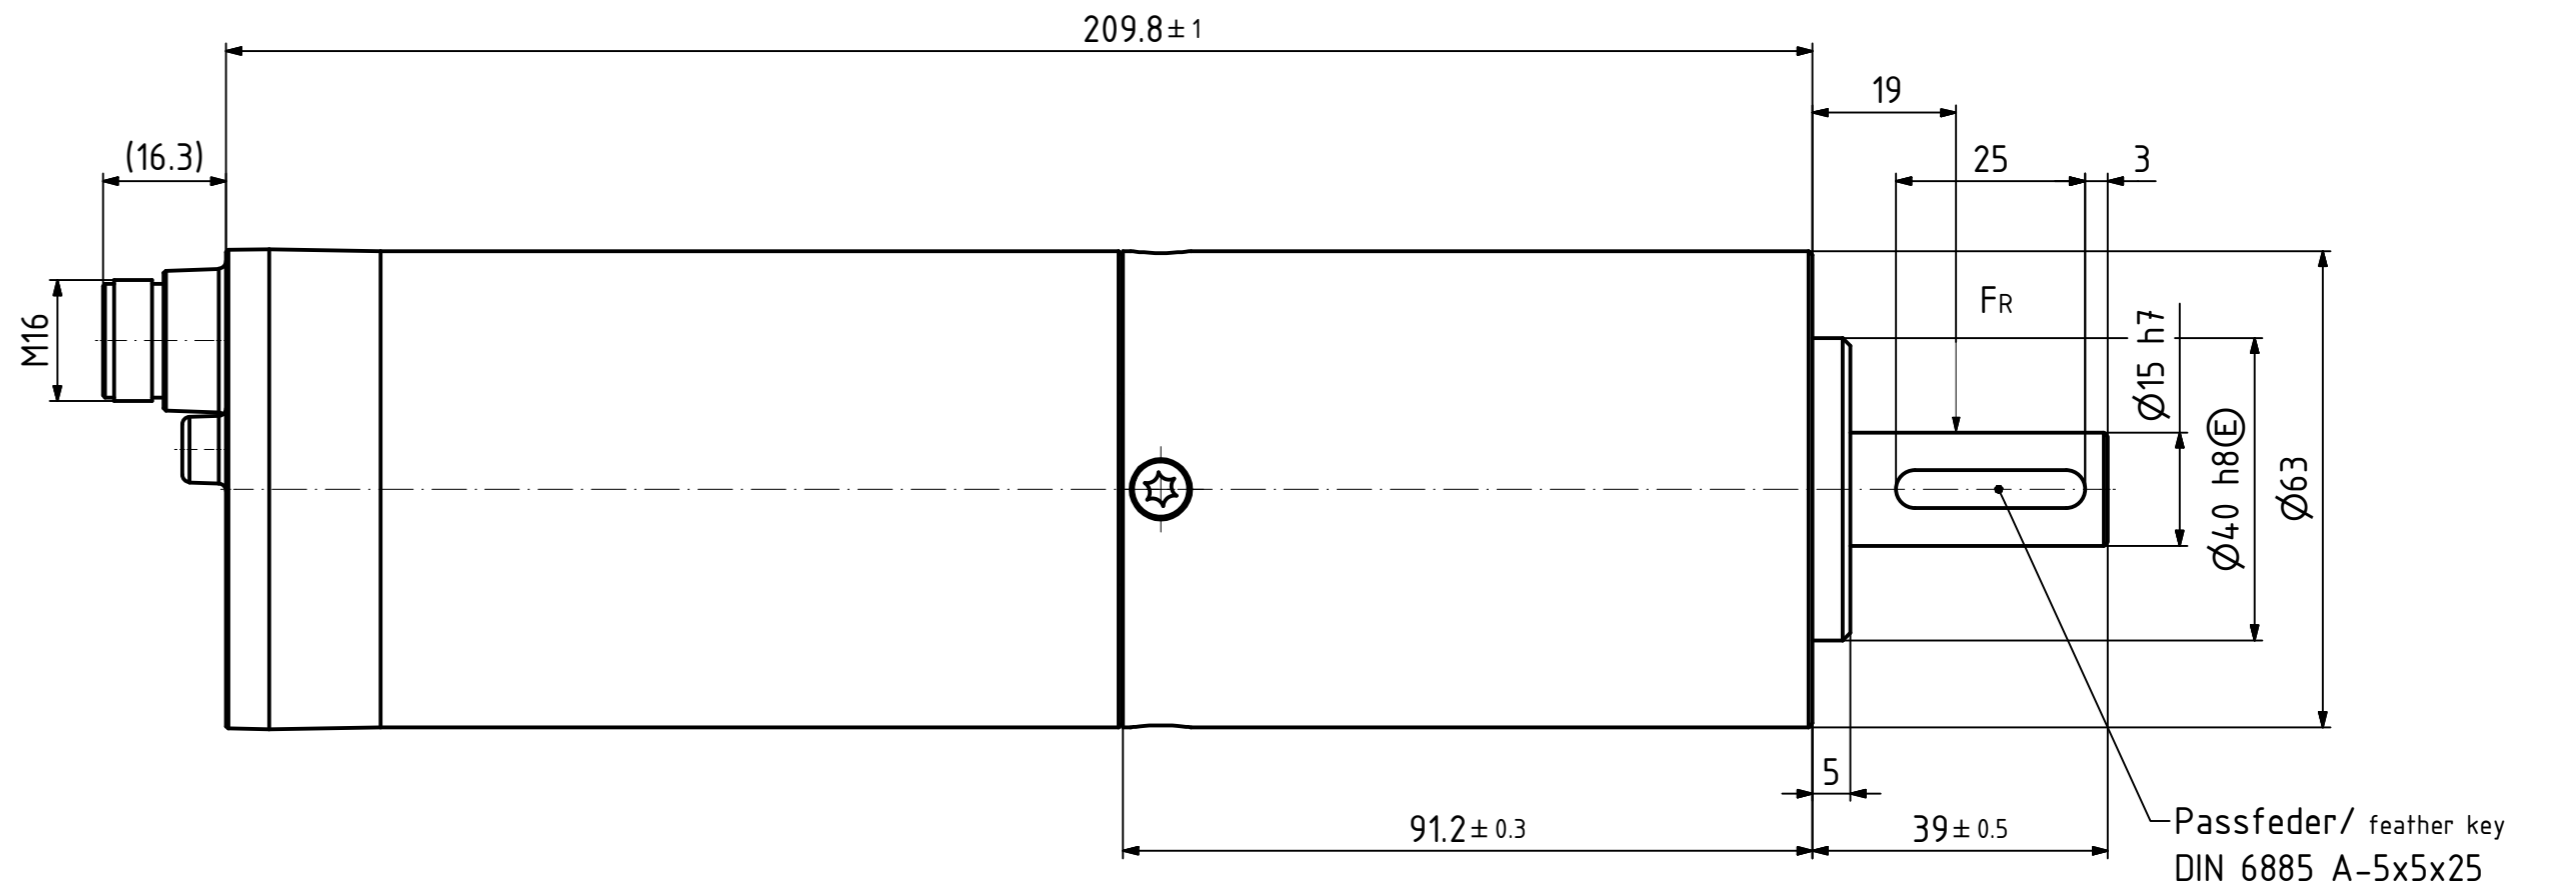

A

B

C

D

E

F

G

Bestellnummer/ order number:	VG.ECI6320BK4.NP63.2.26
Getriebetyp/ type of gear:	NoiselessPlus 63.2
Motortyp/ type of motor:	ECI 63.20