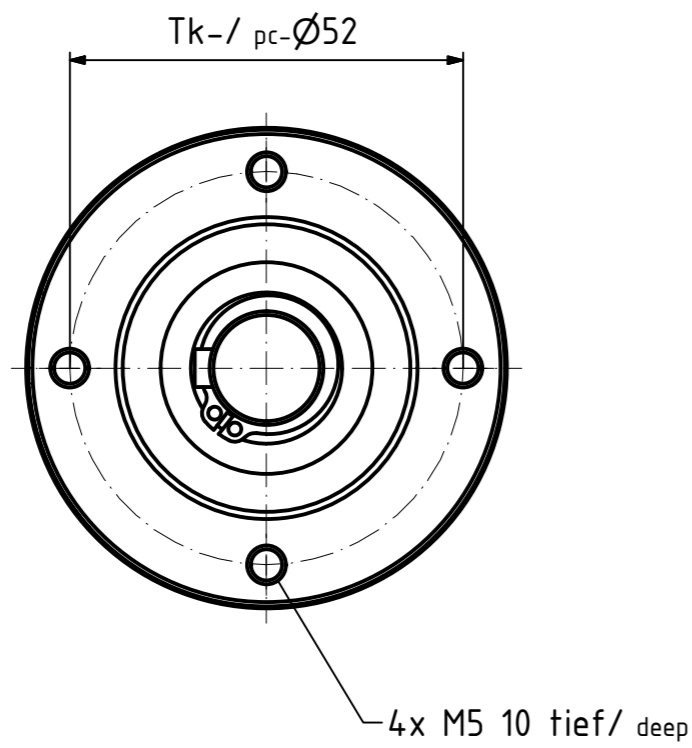

A

B

C

D

E

F

G

Bestellnummer/ order number:	VG.ECI6320BK4.NP63.2.26
Getriebetyp/ type of gear:	NoiselessPlus 63.2
Motortyp/ type of motor:	ECI 63.20