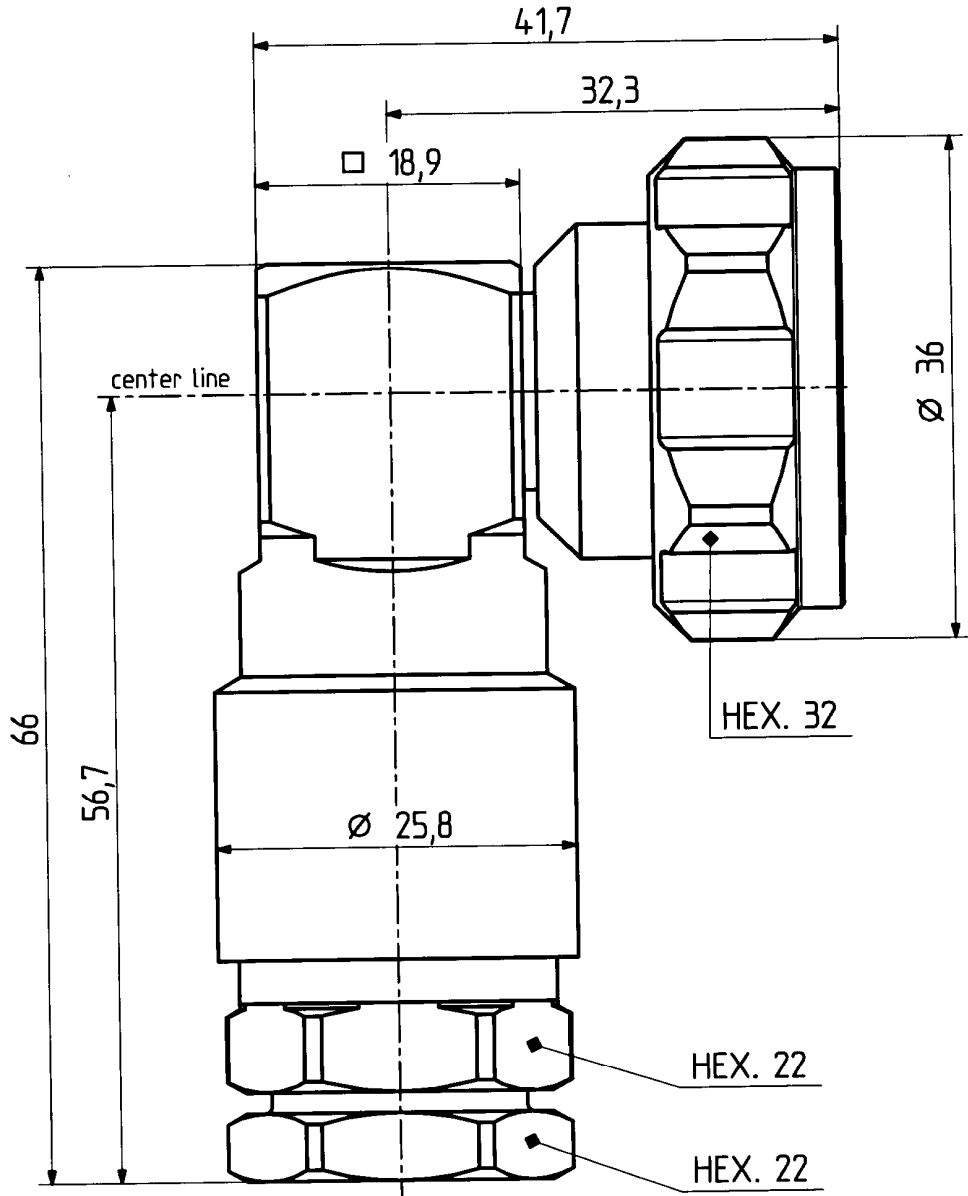

	date	sign
drawn	19.05.00	4726/Bom
checked	30.5.00	4745/10
approved	30.5.00	4745/10

cable shortening dimension

scale 0,6 : 1

H+S 701.44.8.05

scale
2 : 1

HUBER + SUHNER RFX

dimensions in mm

drawing number

4.13.32389

OZ drawing :

Index

a