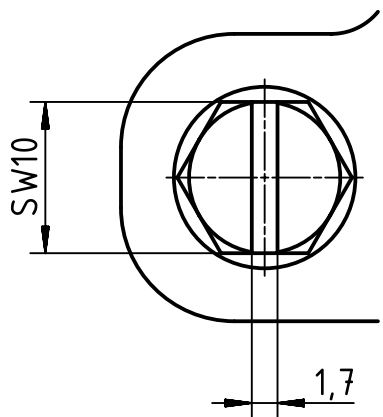

A (2:1)

	All rights reserved Department EL PD HARTING Electric GmbH & Co. KG D-32339 Espelkamp	All Dimensions in mm Original Size DIN A4		Scale 1:2	Free size tol.	Ref. Sub.
		Created by HELLMANN	Inspected by GERB	Standardisation RUETERA	Date 2018-11-27	State Final Release
Title Han 10HPR Hood Side Entry M32 Screw lock					Doc-Key / ECM-Nr. 100208110/UGD/004/B 500000143270	
Type TB			Number 19 40 010 0512		Rev. B	Page 1/1