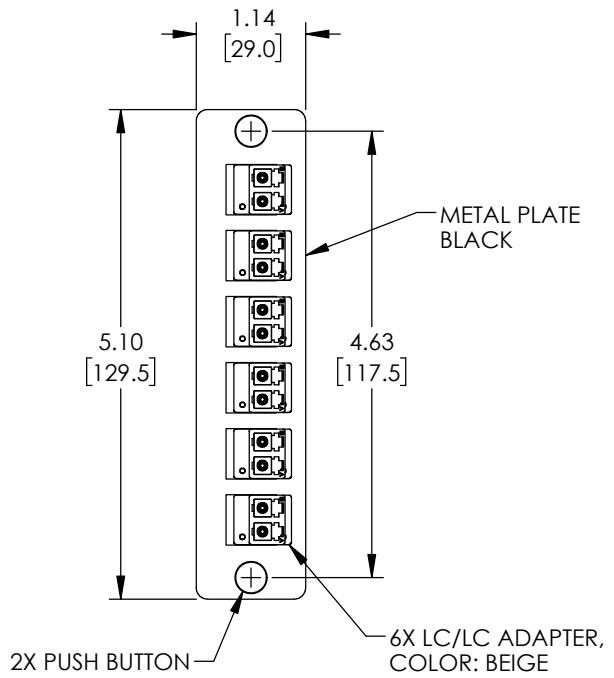

FIBER #	FIBER COLOR
1	BLUE
2	ORANGE
3	GREEN
4	BROWN
5	SLATE
6	WHITE
7	RED
8	BLACK
9	YELLOW
10	VIOLET
11	ROSE
12	AQUA

**NOTES:**

- LC CONNECTOR ASSEMBLY POLISH TYPE: PC
- ALL ADAPTERS ACCOMPANIED WITH A DUST CAP INSTALLED (NOT SHOWN).
- CABLE ASSEMBLY SHALL BE INDIVIDUALLY PACKAGED IN ACCORDANCE WITH L-COM SPECIFICATION PS-0031.

UNLESS OTHERWISE SPECIFIED, DIMENSIONS ARE IN INCHES [mm] OVERALL CABLE LENGTH TOLERANCE: ≤12 [305] = +1 [25] / -0 >12 [305] ≤60 [1524] = +2 [51] / -0 >60 [1524] ≤120 [3048] = +4 [102] / -0 >120 [3048] ≤300 [7620] = +6 [152] / -0 >300 [7620] = +5% / -0 ALL OTHER DIMENSIONAL TOLERANCES: .X = ± .2 [5]   FRACTIONS ± 1/32 .XX = ± .02 [5]   ANGLES ± 1° .XXX = ± .005 [13]	APPROVALS DRAWN BY DFRISIELLO CHECKED BY PHOSPODAR APPROVED BY PHOSPODAR	DATE 07/09/2020 07/09/2020 07/09/2020	50 High Street, West Mill, North Andover, MA 01845 USA. Phone: 1.800.341.5266 1.978.682.6936
	CONFIGURATION DETAILS OF UNDIMENSIONED FEATURES MAY VARY COLOR VARIATIONS MAY OCCUR		
THIRD-ANGLE PROJECTION 		PRODUCT DESCRIPTION <b>Six-Pack Duplex Adapters, LC/PC 12 Fiber Pigtails, 50/125μm, Black</b>	SCALE: NONE   CAD FILE: FSP12-LCM2-BL.SLDDRW   SHEET 1 OF 1
		SIZE <b>A</b>   CAGE CODE <b>43321</b>   ITEM NO. <b>FSP12-LCM2-BL</b>   REV. <b>A</b>	