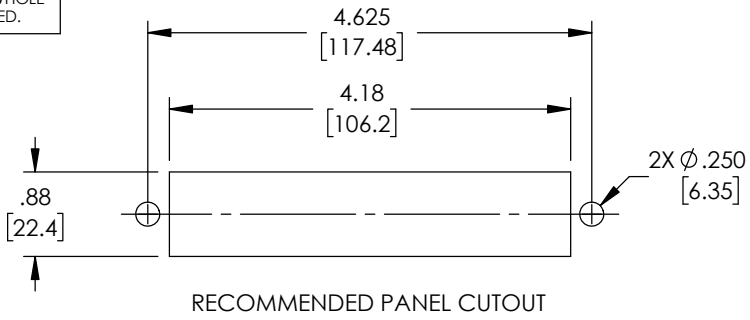

FIBER #	FIBER COLOR
1	BLUE
2	ORANGE
3	GREEN
4	BROWN
5	SLATE
6	WHITE
7	RED
8	BLACK
9	YELLOW
10	VIOLET
11	ROSE
12	AQUA

**NOTES:**

- LC CONNECTOR ASSEMBLY POLISH TYPE: PC
- ALL ADAPTERS ACCOMPANIED WITH A DUST CAP INSTALLED (NOT SHOWN).
- CABLE ASSEMBLY SHALL BE INDIVIDUALLY PACKAGED IN ACCORDANCE WITH L-COM SPECIFICATION PS-0031.

UNLESS OTHERWISE SPECIFIED, DIMENSIONS ARE IN INCHES [mm] OVERALL CABLE LENGTH TOLERANCE: ≤12 [305] = +1 [25] / -0 >12 [305] ≤60 [1524] = +2 [51] / -0 >60 [1524] ≤120 [3048] = +4 [102] / -0 >120 [3048] ≤300 [7620] = +6 [152] / -0 >300 [7620] = +5% / -0 ALL OTHER DIMENSIONAL TOLERANCES: .X = ± .2 [5]   FRACTIONS ± 1/32 .XX = ± .02 [5]   ANGLES ± 1° .XXX = ± .005 [13]	APPROVALS DRAWN BY DFRISIELLO CHECKED BY PHOSPODAR APPROVED BY PHOSPODAR	DATE 07/09/2020 07/09/2020 07/09/2020	50 High Street, West Mill, North Andover, MA 01845 USA. Phone: 1.800.341.5266 1.978.682.6936
	CONFIGURATION DETAILS OF UNDIMENSIONED FEATURES MAY VARY COLOR VARIATIONS MAY OCCUR		
THIRD-ANGLE PROJECTION 		PRODUCT DESCRIPTION <b>Six-Pack Duplex Adapters, LC/PC 12 Fiber Pigtails, 50/125μm, Black</b>	SCALE: NONE   CAD FILE: FSP12-LCM2-BL.SLDDRW   SHEET 1 OF 1
		SIZE <b>A</b>   CAGE CODE <b>43321</b>   ITEM NO. <b>FSP12-LCM2-BL</b>   REV. <b>A</b>	