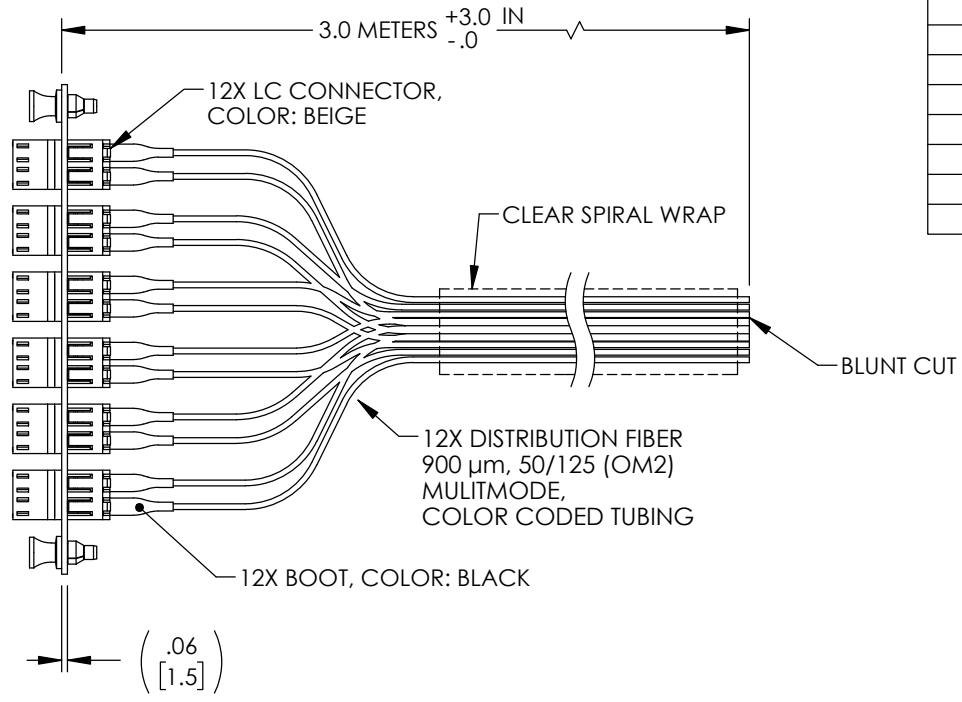

FIBER #	FIBER COLOR
1	BLUE
2	ORANGE
3	GREEN
4	BROWN
5	SLATE
6	WHITE
7	RED
8	BLACK
9	YELLOW
10	VIOLET
11	ROSE
12	AQUA

**NOTES:**

- LC CONNECTOR ASSEMBLY POLISH TYPE: PC
- ALL ADAPTERS ACCOMPANIED WITH A DUST CAP INSTALLED (NOT SHOWN).
- CABLE ASSEMBLY SHALL BE INDIVIDUALLY PACKAGED IN ACCORDANCE WITH L-COM SPECIFICATION PS-0031.

UNLESS OTHERWISE SPECIFIED, DIMENSIONS ARE IN INCHES [mm] OVERALL CABLE LENGTH TOLERANCE: ≤12 [305] = +1 [25] / -0 >12 [305] ≤60 [1524] = +2 [51] / -0 >60 [1524] ≤120 [3048] = +4 [102] / -0 >120 [3048] ≤300 [7620] = +6 [152] / -0 >300 [7620] = +5% / -0 ALL OTHER DIMENSIONAL TOLERANCES: .X = ± .2 [5]   FRACTIONS ± 1/32 .XX = ± .02 [5]   ANGLES ± 1° .XXX = ± .005 [13]	APPROVALS DRAWN BY DFRISIELLO CHECKED BY PHOSPODAR APPROVED BY PHOSPODAR	DATE 07/09/2020 07/09/2020 07/09/2020	50 High Street, West Mill, North Andover, MA 01845 USA. Phone: 1.800.341.5266 1.978.682.6936
	CONFIGURATION DETAILS OF UNDIMENSIONED FEATURES MAY VARY COLOR VARIATIONS MAY OCCUR		
THIRD-ANGLE PROJECTION 		PRODUCT DESCRIPTION <b>Six-Pack Duplex Adapters, LC/PC 12 Fiber Pigtails, 50/125μm, Black</b>	SCALE: NONE   CAD FILE: FSP12-LCM2-BL.SLDDRW   SHEET 1 OF 1
		SIZE <b>A</b>   CAGE CODE <b>43321</b>   ITEM NO. <b>FSP12-LCM2-BL</b>   REV. <b>A</b>	