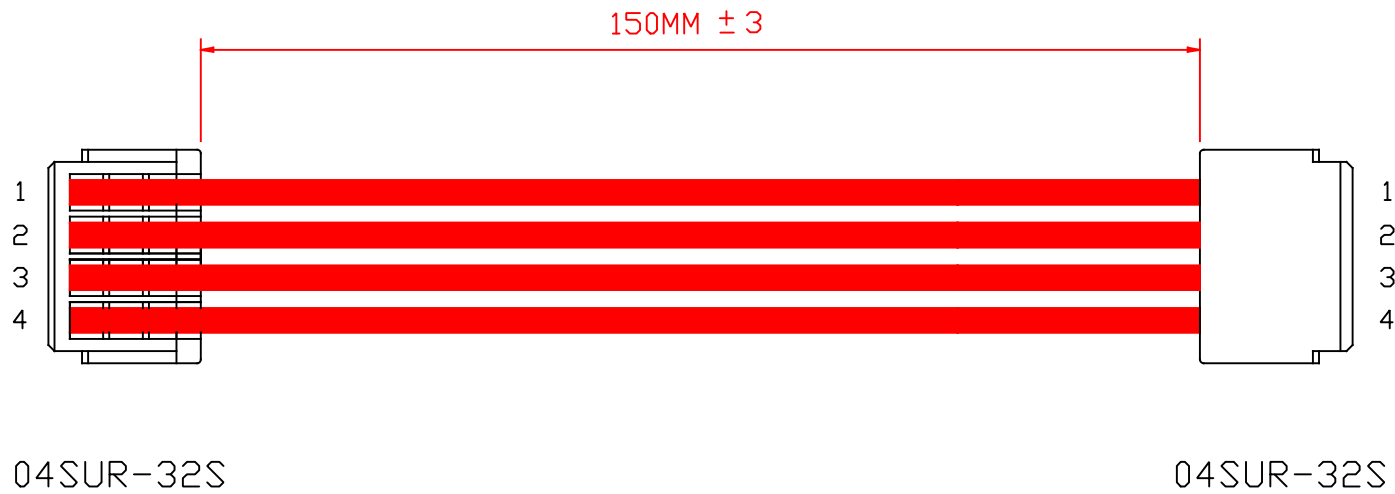

PART NUMBER: 04SUR04SUR32W150

PARTS DESCRIPTION	
WIRE SIZE	32AWG
WIRE COLOUR	WHITE
CONNECTOR	04SUR-32S