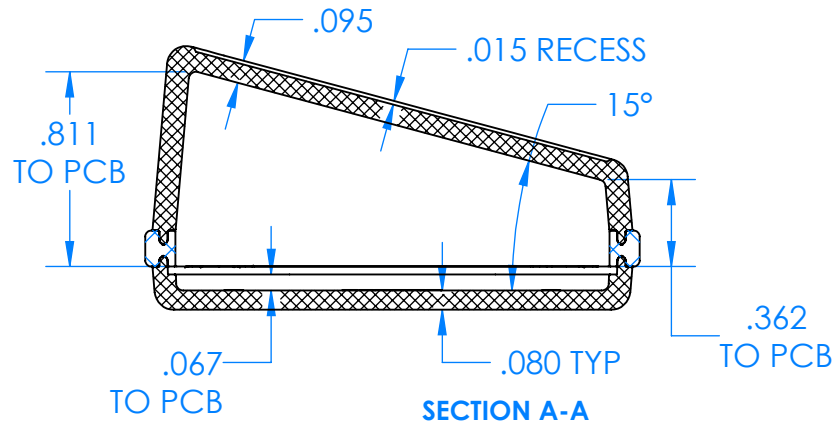

SERPAC CXL6 1SD-YY-A-ZZ

Electronic Enclosures

Enclosure color (YY)
Top-Bottom combinations available
 BK=black
 CL=clear
 TRGY=translucent gray
 TRRD=translucent red

Seal color (ZZ)
 BK=black
 BL=blue
 GM=gunmetal
 NG=neon green
 NO=neon orange
 OR=orange
 YL=yellow
 WH=white

PN	Description
5537D	(1) BW 6C Slanted Top
5532D	(1) BW 6A Bottom
5541A	(1) CXL6A Perimeter seal style A
6002	(4) #2 X 3/8" PH HD screw TORQUE 35-60 in-oz.

Wateright enclosure meets or exceeds:
IP67
NEMA 4X, 12, 13