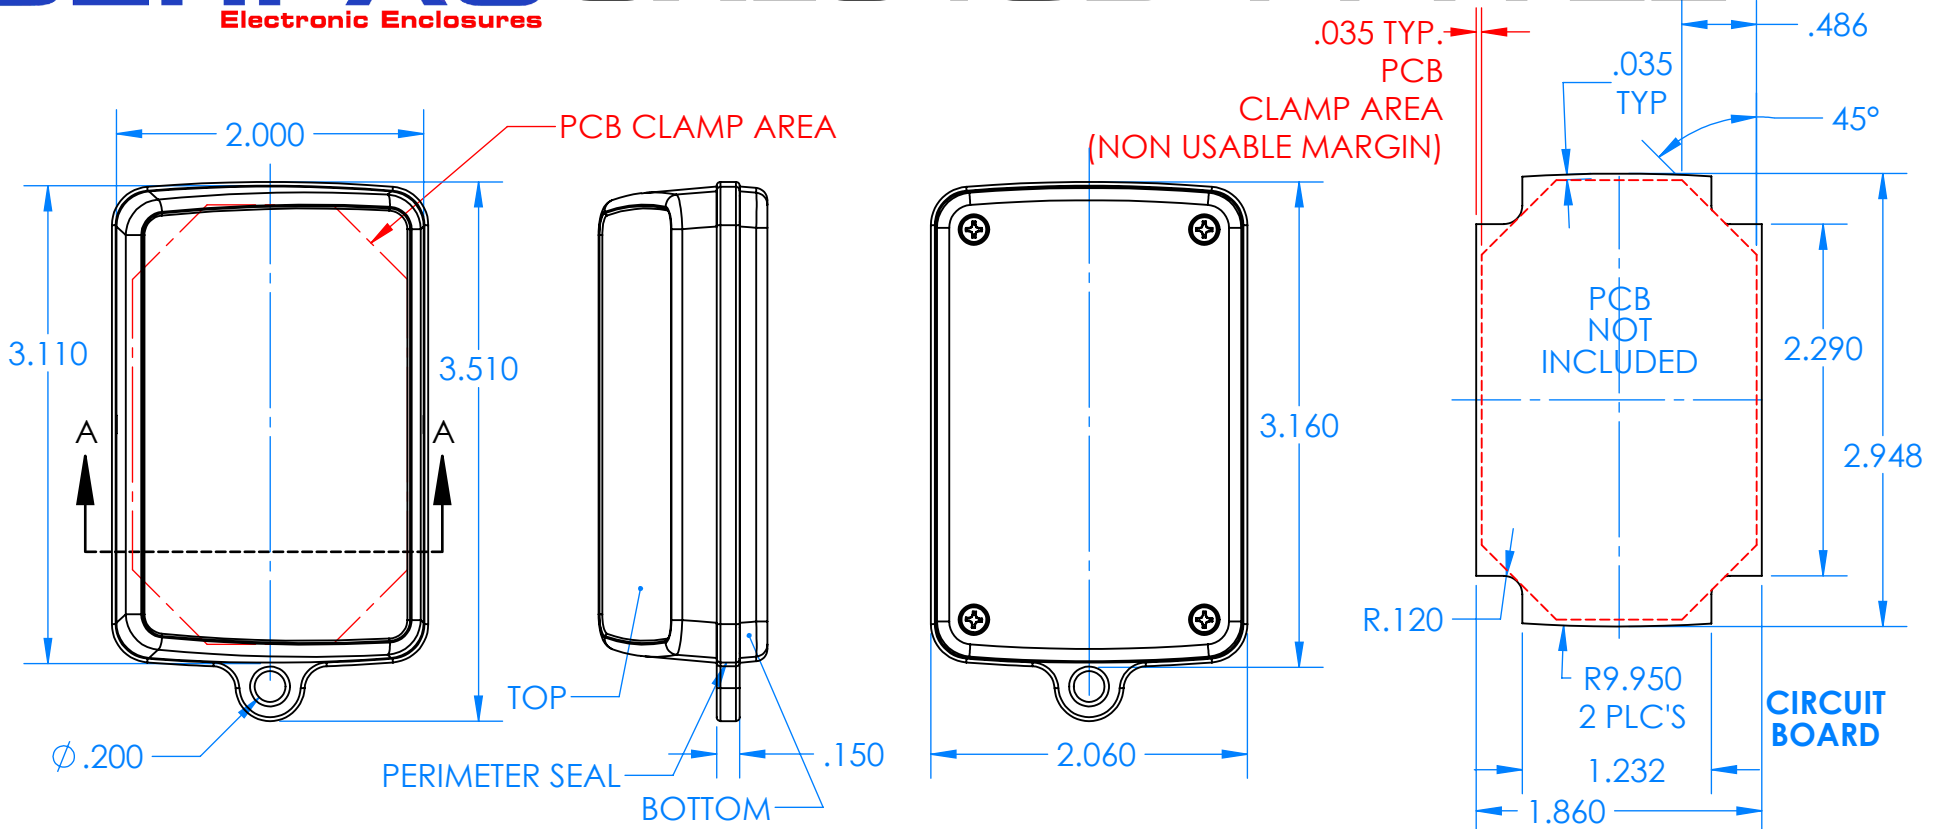

SERPAC CXL6 1SD-YY-A-ZZ

Electronic Enclosures

Enclosure color (YY)
Top-Bottom combinations available
 BK=black
 CL=clear
 TRGY=translucent gray
 TRRD=translucent red

Seal color (ZZ)
 BK=black
 BL=blue
 GM=gunmetal
 NG=neon green
 NO=neon orange
 OR=orange
 YL=yellow
 WH=white

PN	Description
5537D	(1) BW 6C Slanted Top
5532D	(1) BW 6A Bottom
5541A	(1) CXL6A Perimeter seal style A
6002	(4) #2 X 3/8" PH HD screw TORQUE 35-60 in-oz.

Wateright enclosure meets or exceeds:
IP67
NEMA 4X, 12, 13