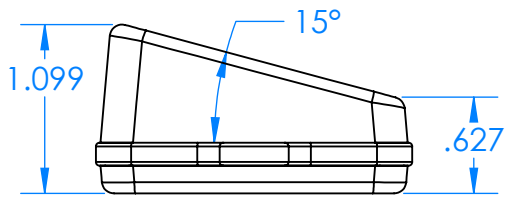

SERPAC CXL6 1SD-YY-A-ZZ

Electronic Enclosures

Enclosure color (YY)
Top-Bottom combinations available
 BK=black
 CL=clear
 TRGY=translucent gray
 TRRD=translucent red

Seal color (ZZ)
 BK=black
 BL=blue
 GM=gunmetal
 NG=neon green
 NO=neon orange
 OR=orange
 YL=yellow
 WH=white

PN	Description
5537D	(1) BW 6C Slanted Top
5532D	(1) BW 6A Bottom
5541A	(1) CXL6A Perimeter seal style A
6002	(4) #2 X 3/8" PH HD screw TORQUE 35-60 in-oz.

Wateright enclosure meets or exceeds:
IP67
NEMA 4X, 12, 13