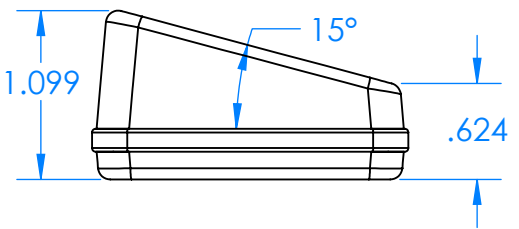

SERPAC CX6 1SD-YY-A-ZZ

Electronic Enclosures

- Enclosure color (YY)**
- Top-Bottom combinations available
- BK=black
 - CL=clear
 - TRGY=translucent gray
 - TRRD=translucent red
-
- Seal color (ZZ)**
- BK=black
 - BL=blue
 - GM=gunmetal
 - NG=neon green
 - NO=neon orange
 - OR=orange
 - YL=yellow
 - WH=white
-

PN	Description
5537D	(1) BW 6C Slanted Top,YY
5534D	(1) BW 6B Bottom,YY
5540A	(1) CX6A Series perimeter seal, ZZ
6002	(4) #2 X 3/8" PH HD screw TORQUE 35-60 in-oz.

Wateright enclosure meets or exceeds:
IP67
NEMA 4X, 12, 13