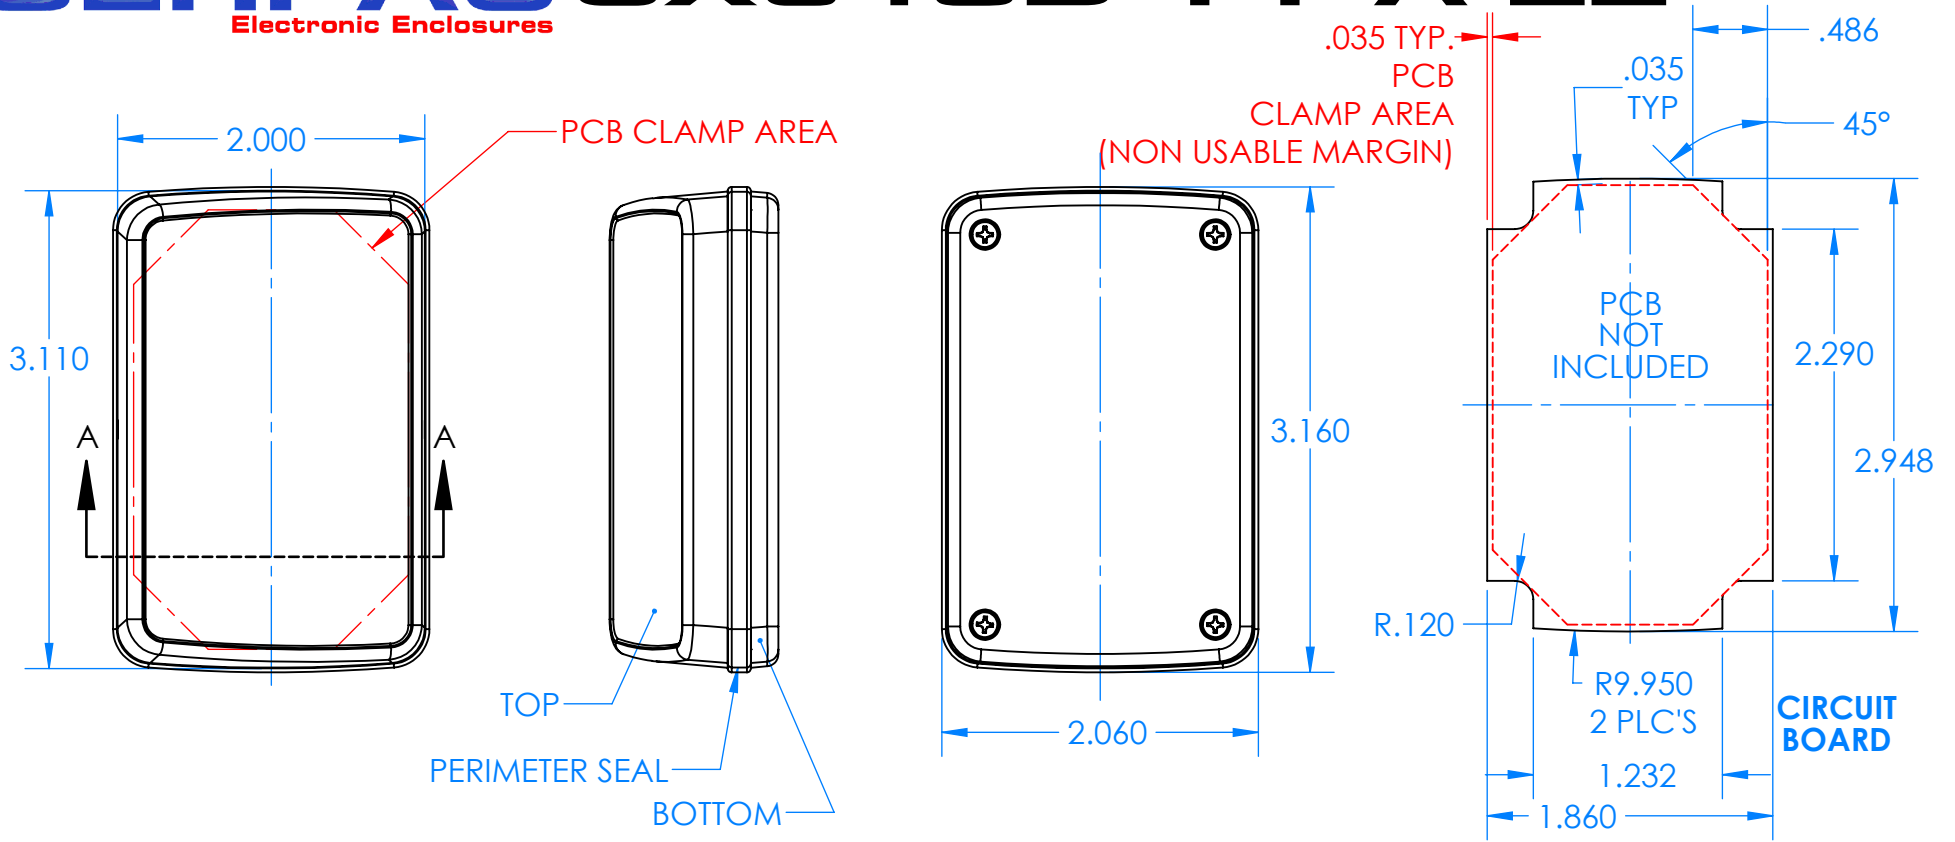

SERPAC CX6 1SD-YY-A-ZZ

Electronic Enclosures

- Enclosure color (YY)**
- Top-Bottom combinations available
- BK=black
 - CL=clear
 - TRGY=translucent gray
 - TRRD=translucent red
-
- Seal color (ZZ)**
- BK=black
 - BL=blue
 - GM=gunmetal
 - NG=neon green
 - NO=neon orange
 - OR=orange
 - YL=yellow
 - WH=white
-

PN	Description
5537D	(1) BW 6C Slanted Top,YY
5534D	(1) BW 6B Bottom,YY
5540A	(1) CX6A Series perimeter seal, ZZ
6002	(4) #2 X 3/8" PH HD screw TORQUE 35-60 in-oz.

Wateright enclosure meets or exceeds:
IP67
NEMA 4X, 12, 13