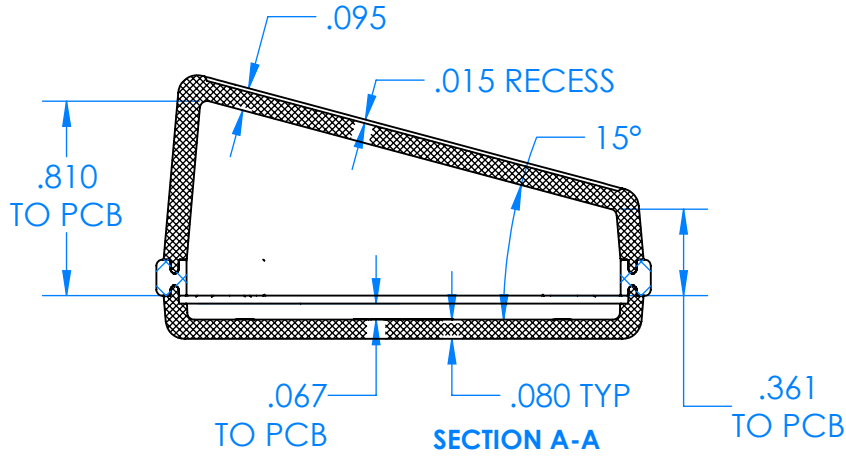

SERPAC CX6 1SD-YY-A-ZZ

Electronic Enclosures

- Enclosure color (YY)**
- Top-Bottom combinations available
- BK=black
 - CL=clear
 - TRGY=translucent gray
 - TRRD=translucent red
-
- Seal color (ZZ)**
- BK=black
 - BL=blue
 - GM=gunmetal
 - NG=neon green
 - NO=neon orange
 - OR=orange
 - YL=yellow
 - WH=white
-

PN	Description
5537D	(1) BW 6C Slanted Top,YY
5534D	(1) BW 6B Bottom,YY
5540A	(1) CX6A Series perimeter seal, ZZ
6002	(4) #2 X 3/8" PH HD screw TORQUE 35-60 in-oz.

Wateright enclosure meets or exceeds:
IP67
NEMA 4X, 12, 13