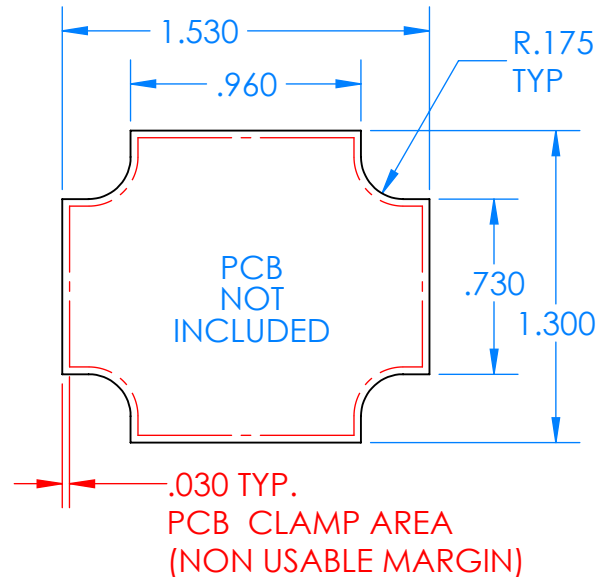

SERPAC CXL24A-YY-A-ZZ

Electronic Enclosures

Enclosure color (YY)

Top-Bottom combinations available

BK=black
CL=clear
TRGY=translucent gray
TRRD=translucent red

Seal color (ZZ)

BK=black
BL=blue
GM=gunmetal
NG=neon green
NO=neon orange
OR=orange
YL=yellow
WH=white

PN	Description
5512A	(1) BW 2B Top
5513A	(1) BW 2B Bottom
5522A	(1) CXL2 Perimeter Seal
6002	(4) #2 X 3/8" PH HD screw TORQUE 35-60 in-oz

Watertight enclosure meets or exceeds:
IP67
NEMA 4X, 12, 13