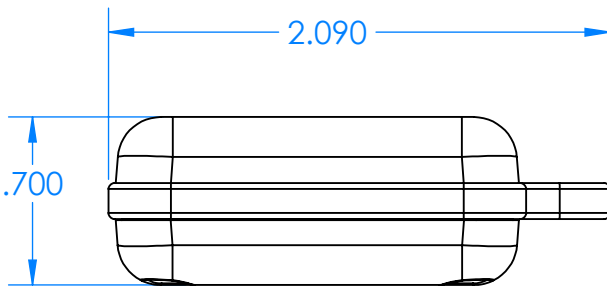

SERPAC CXL24A-YY-A-ZZ

Electronic Enclosures

Enclosure color (YY)

Top-Bottom combinations available

BK=black
CL=clear
TRGY=translucent gray
TRRD=translucent red

Seal color (ZZ)

BK=black
BL=blue
GM=gunmetal
NG=neon green
NO=neon orange
OR=orange
YL=yellow
WH=white

PN	Description
5512A	(1) BW 2B Top
5513A	(1) BW 2B Bottom
5522A	(1) CXL2 Perimeter Seal
6002	(4) #2 X 3/8" PH HD screw TORQUE 35-60 in-oz

Watertight enclosure meets or exceeds:
IP67
NEMA 4X, 12, 13