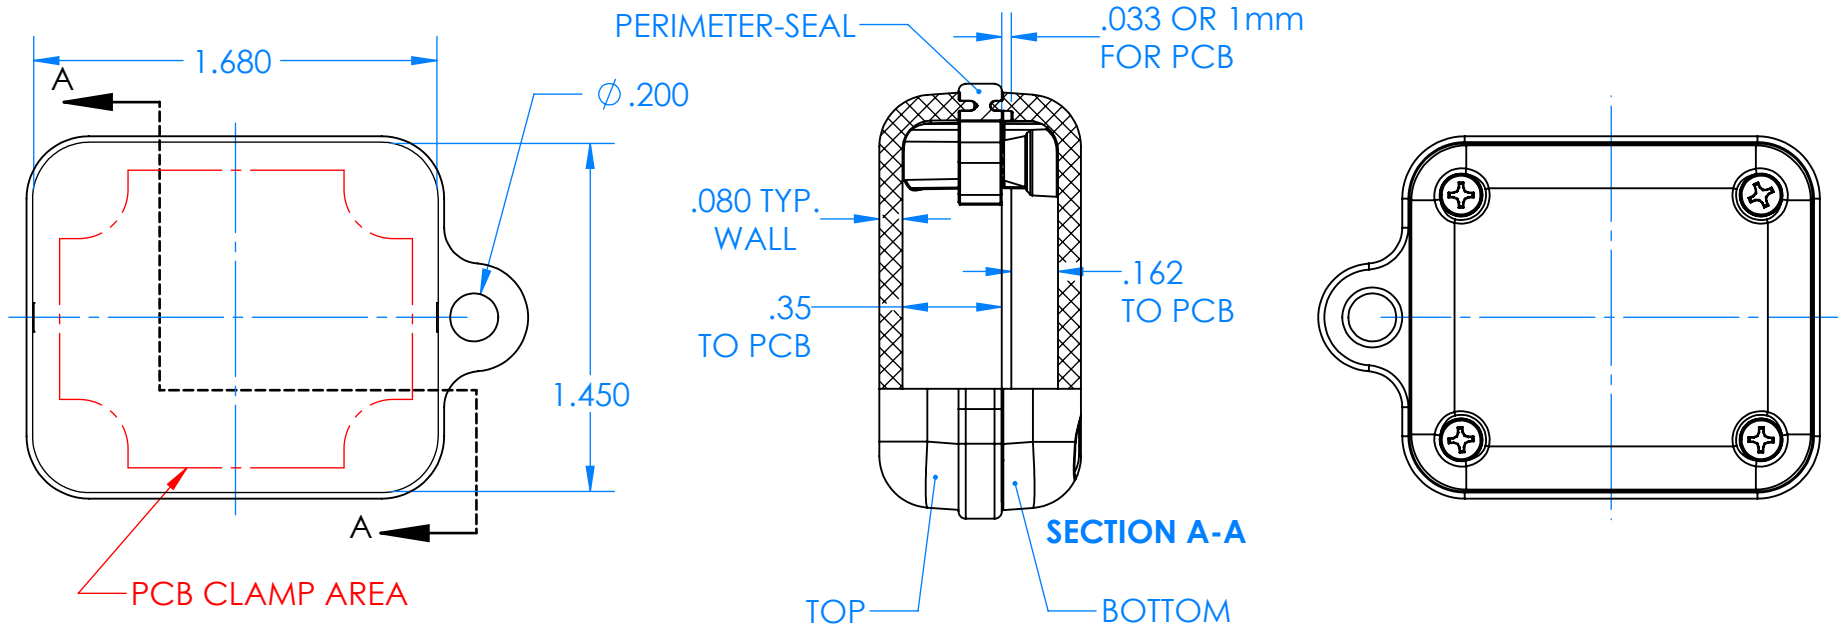

SERPAC CXL24A-YY-A-ZZ

Electronic Enclosures

Enclosure color (YY)

Top-Bottom combinations available

BK=black
CL=clear
TRGY=translucent gray
TRRD=translucent red

Seal color (ZZ)

BK=black
BL=blue
GM=gunmetal
NG=neon green
NO=neon orange
OR=orange
YL=yellow
WH=white

PN	Description
5512A	(1) BW 2B Top
5513A	(1) BW 2B Bottom
5522A	(1) CXL2 Perimeter Seal
6002	(4) #2 X 3/8" PH HD screw TORQUE 35-60 in-oz

Watertight enclosure meets or exceeds:
IP67
NEMA 4X, 12, 13