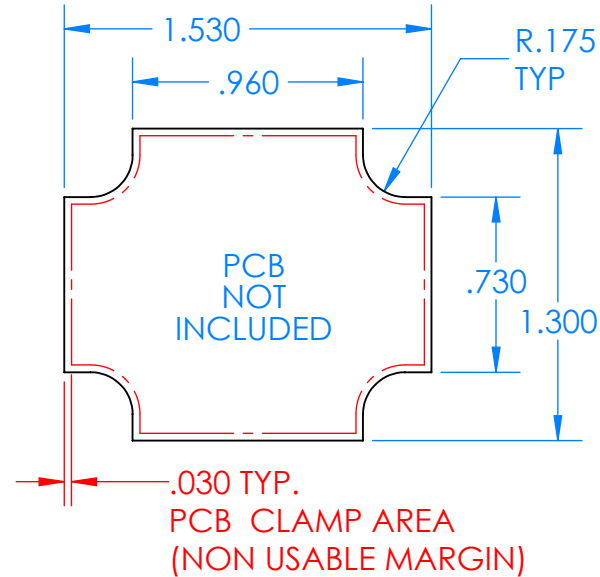

# SERPAC CXL28A-YY-A-ZZ

Electronic Enclosures

### Enclosure color (YY)

Top-Bottom combinations available

- BK=black
- CL=clear
- TRGY=translucent gray
- TRRD=translucent red

### Seal color (ZZ)

- BK=black
- BL=blue
- GM=gunmetal
- NG=neon green
- NO=neon orange
- OR=orange
- YL=yellow
- WH=white

PN	Description
5514A	(1) BW 2C Top
5515A	(1) BW 2C Bottom
5522A	(1) CXL2 Perimeter Seal
6002	(4) #2 X 3/8" PH HD screw TORQUE 35-60 in-oz

Watertight enclosure meets or exceeds:  
IP67  
NEMA 4X, 12, 13