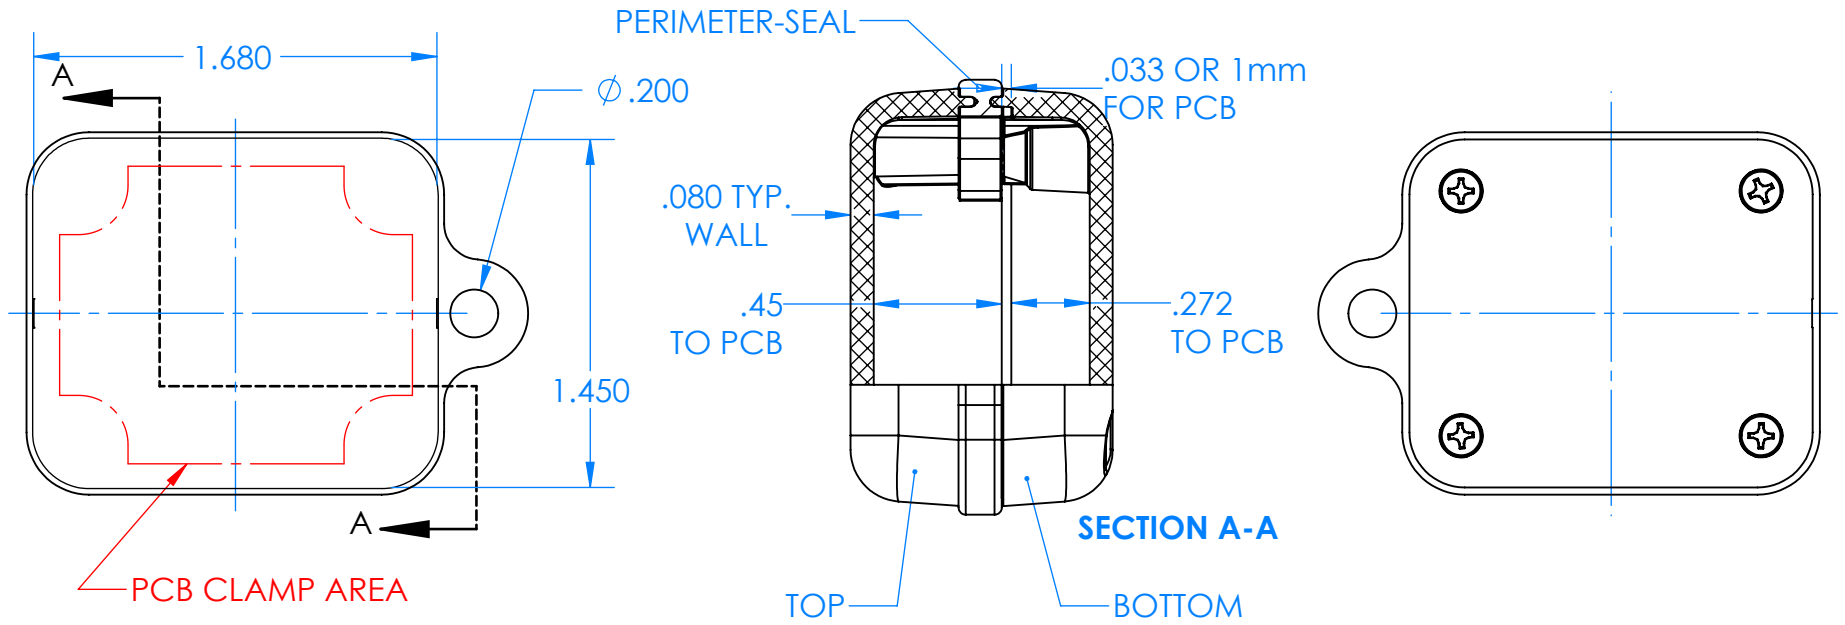

# SERPAC CXL28A-YY-A-ZZ

Electronic Enclosures

### Enclosure color (YY)

Top-Bottom combinations available

- BK=black
- CL=clear
- TRGY=translucent gray
- TRRD=translucent red

### Seal color (ZZ)

- BK=black
- BL=blue
- GM=gunmetal
- NG=neon green
- NO=neon orange
- OR=orange
- YL=yellow
- WH=white

PN	Description
5514A	(1) BW 2C Top
5515A	(1) BW 2C Bottom
5522A	(1) CXL2 Perimeter Seal
6002	(4) #2 X 3/8" PH HD screw TORQUE 35-60 in-oz