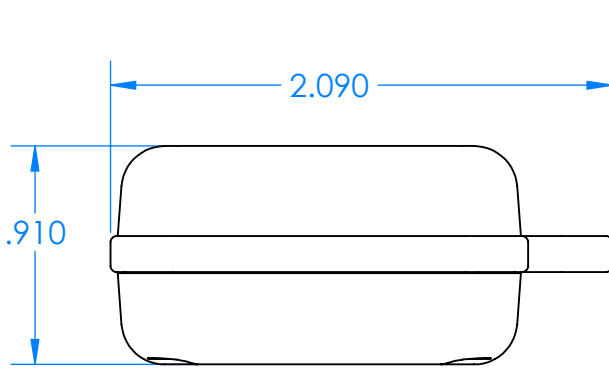

### Enclosure color (YY)

Top-Bottom combinations available

- BK=black
- CL=clear
- TRGY=translucent gray
- TRRD=translucent red

### Seal color (ZZ)

- BK=black
- BL=blue
- GM=gunmetal
- NG=neon green
- NO=neon orange
- OR=orange
- YL=yellow
- WH=white

PN	Description
5514A	(1) BW 2C Top
5515A	(1) BW 2C Bottom
5522A	(1) CXL2 Perimeter Seal
6002	(4) #2 X 3/8" PH HD screw TORQUE 35-60 in-oz