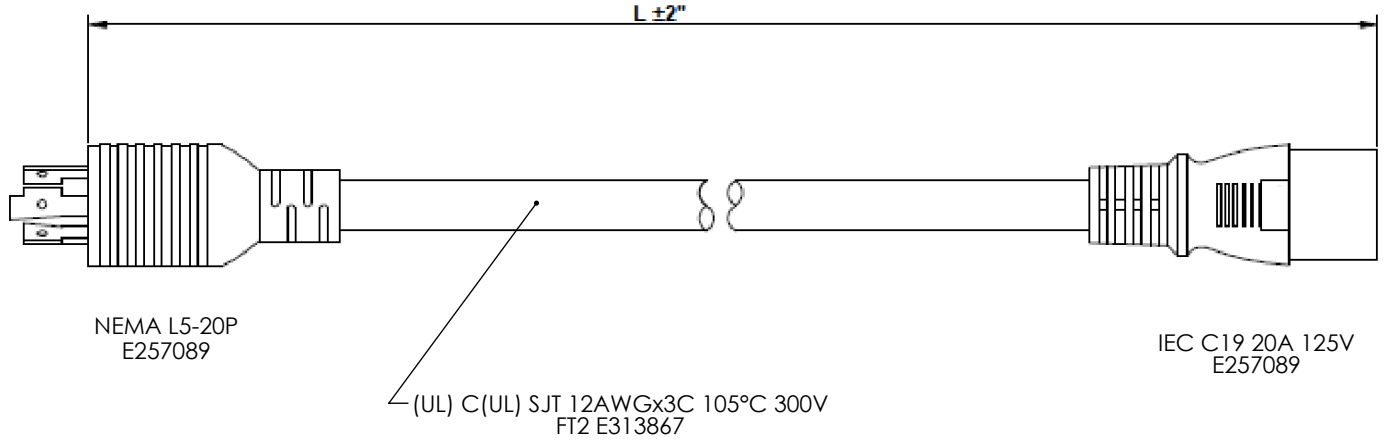

PART NUMBER	L FEET	L METERS
PPA00018-3FT	3	0.91
PPA00018-6FT	6	1.83
PPA00018-8FT	8	2.44
PPA00018-10FT	10	3.05

NOTES:

1. APPROVALS: UL, cUL.
2. RATING: 20A/125V.
3. COLOR CODING: BLACK, WHITE, GREEN.
4. CABLE ASSEMBLY SHALL BE INDIVIDUALLY PACKAGED IN ACCORDANCE WITH SPEC. PS-0031.

UNLESS OTHERWISE SPECIFIED, DIMENSIONS ARE IN INCHES [mm] OVERALL CABLE LENGTH TOLERANCE: ≤12 [305] = +1 [25] / -0 >12 [305] ≤60 [1524] = +2 [51] / -0 >60 [1524] ≤120 [3048] = +4 [102] / -0 >120 [3048] ≤300 [7620] = +6 [152] / -0 >300 [7620] = +5% / -0 ALL OTHER DIMENSIONAL TOLERANCES: .X = ± .2 [5] FRACTIONS ± 1/32 .XX = ± .02 [.5] ANGLES ± 1° .XXX = ± .005 [.13]	APPROVALS DRAWN BY: DZINN CHECKED BY: DFRISIELLO APPROVED BY: MBLACKWOOD	DATE 10/13/2020 10/13/2020 10/13/2020	50 High Street, West Mill, North Andover, MA 01845 USA. Phone: 1.800.341.5266 1.978.682.6936	
	CONFIGURATION DETAILS OF UNDIMENSIONED FEATURES MAY VARY COLOR VARIATIONS MAY OCCUR	CATEGORY POWER PRODUCTS		PRODUCT DESCRIPTION Nema L5-20P to C19 Power Cord, 20A, 125V
THIRD-ANGLE PROJECTION 	SIZE A	CAGE CODE 43321	ITEM NO. PPA00018	REV. A
SCALE: NONE		CAD FILE: PPA00018.SLDDRW		SHEET 1 OF 1