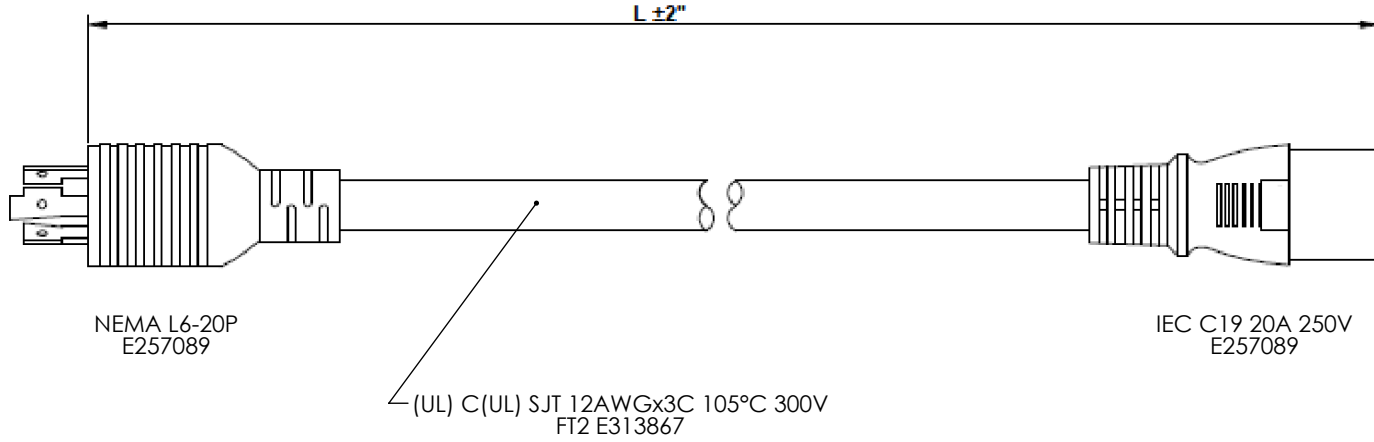

PART NUMBER	L FEET	L METERS
PPA00019-3FT	3	0.91
PPA00019-6FT	6	1.83
PPA00019-8FT	8	2.44
PPA00019-10FT	10	3.05

NOTES:

1. APPROVALS: UL, cUL.
2. RATING: 20A/250V.
3. COLOR CODING: BLACK, WHITE, GREEN.
4. CABLE ASSEMBLY SHALL BE INDIVIDUALLY PACKAGED IN ACCORDANCE WITH SPEC. PS-0031.

UNLESS OTHERWISE SPECIFIED, DIMENSIONS ARE IN INCHES [mm] OVERALL CABLE LENGTH TOLERANCE: ≤12 [305] = +1 [25] / -0 >12 [305] ≤60 [1524] = +2 [51] / -0 >60 [1524] ≤120 [3048] = +4 [102] / -0 >120 [3048] ≤300 [7620] = +6 [152] / -0 >300 [7620] = +5% / -0 ALL OTHER DIMENSIONAL TOLERANCES: .X = ± .2 [5] FRACTIONS ± 1/32 .XX = ± .02 [.5] ANGLES ± 1° .XXX = ± .005 [.13]	APPROVALS	DATE	 50 High Street, West Mill, North Andover, MA 01845 USA. Phone: 1.800.341.5266 1.978.682.6936	
	DRAWN BY DZINN	10/13/2020		CATEGORY POWER PRODUCTS PRODUCT DESCRIPTION Nema L6-20P to C19 Power Cord, 20A, 250V
	CHECKED BY DFRISIELLO	10/13/2020		
	APPROVED BY MBLACKWOOD	10/13/2020		
THIRD-ANGLE PROJECTION 	CONFIGURATION DETAILS OF UNDIMENSIONED FEATURES MAY VARY	COLOR VARIATIONS MAY OCCUR	SIZE A CAGE CODE 43321 ITEM NO. PPA00019 REV. A SCALE: NONE CAD FILE: PPA00019.SLDDRW SHEET 1 OF 1	