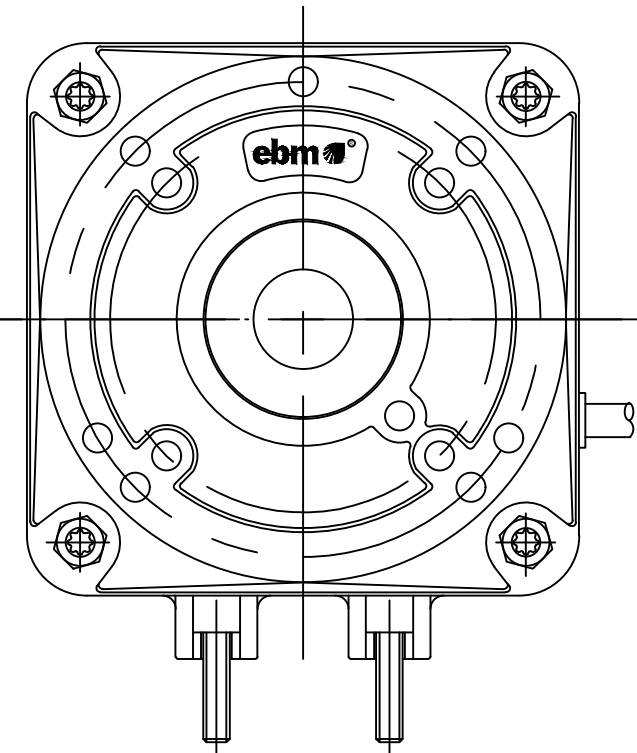

技术说明:

1. 230V, 50/60Hz, 10/9W
2. 安装方式不变, 通过两只M4x16安装

Technical Instruction:

1. 230V, 50/60Hz, 10/9W
2. The installation mode remains unchanged, 2xM4x16

| | | | | | | | | | | |
|--------------|--|--|--|--|----------|---------|------|------|--------|------------|
| Tolerances | ebmpapst | | | | | | | | | |
| | ebm-papst Ventilator (ShangHai) CO., Ltd | | | | | | | | | |
| Scale | Production outline drawing | | | | | | | | Fit | Deviations |
| Size | M4Q045-CA25-F3 | | | | Date | Name | | | | |
| Distribution | | | | | Designed | Checked | CAD: | Ind. | KM-Nr. | Date |

Paper size: A3