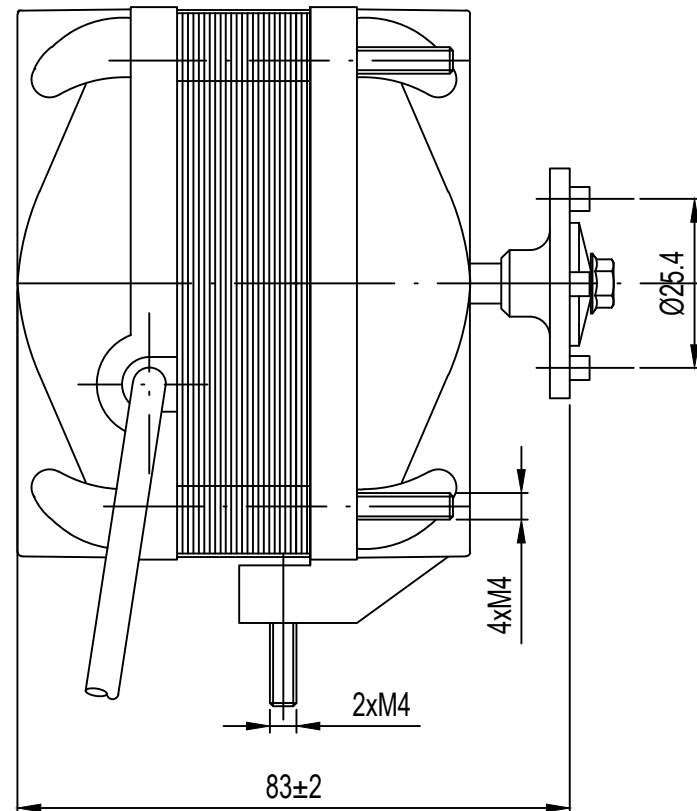

技术说明:

1. 230V, 50/60Hz, 10/9W
2. 安装方式不变, 通过两只M4x16安装

Technical Instruction:

1. 230V, 50/60Hz, 10/9W
2. The installation mode remains unchanged, 2xM4x16

| | | | | | | | | | | |
|--------------|--|--|--|--|----------|---------|------|------|--------|------------|
| Tolerances | ebmpapst | | | | | | | | | |
| | ebm-papst Ventilator (ShangHai) CO., Ltd | | | | | | | | | |
| Scale | Production outline drawing | | | | | | | | Fit | Deviations |
| Size | M4Q045-CA25-F3 | | | | Date | Name | | | | |
| Distribution | | | | | Designed | Checked | CAD: | Ind. | KM-Nr. | Date |

Paper size: A3