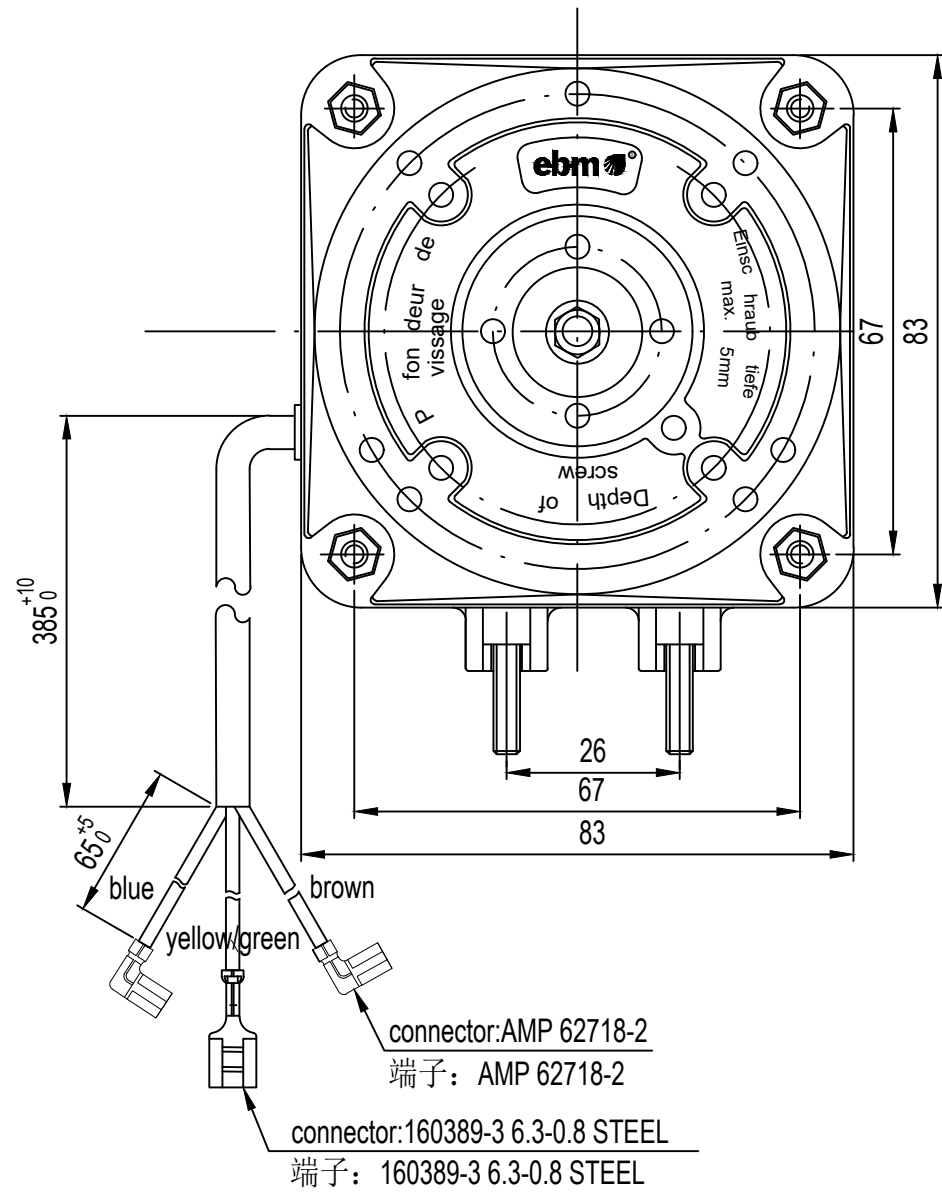

技术说明:

1. 230V, 50/60Hz, 10/9W
2. 安装方式不变, 通过两只M4x16安装

Technical Instruction:

1. 230V, 50/60Hz, 10/9W
2. The installation mode remains unchanged, 2xM4x16

| | | | | | | | | | | |
|--------------|--|--|--|--|----------|---------|------|------|--------|------------|
| Tolerances | ebmpapst | | | | | | | | | |
| | ebm-papst Ventilator (ShangHai) CO., Ltd | | | | | | | | | |
| Scale | Production outline drawing | | | | | | | | Fit | Deviations |
| Size | M4Q045-CA25-F3 | | | | Date | Name | | | | |
| Distribution | | | | | Designed | Checked | CAD: | Ind. | KM-Nr. | Date |

Paper size: A3