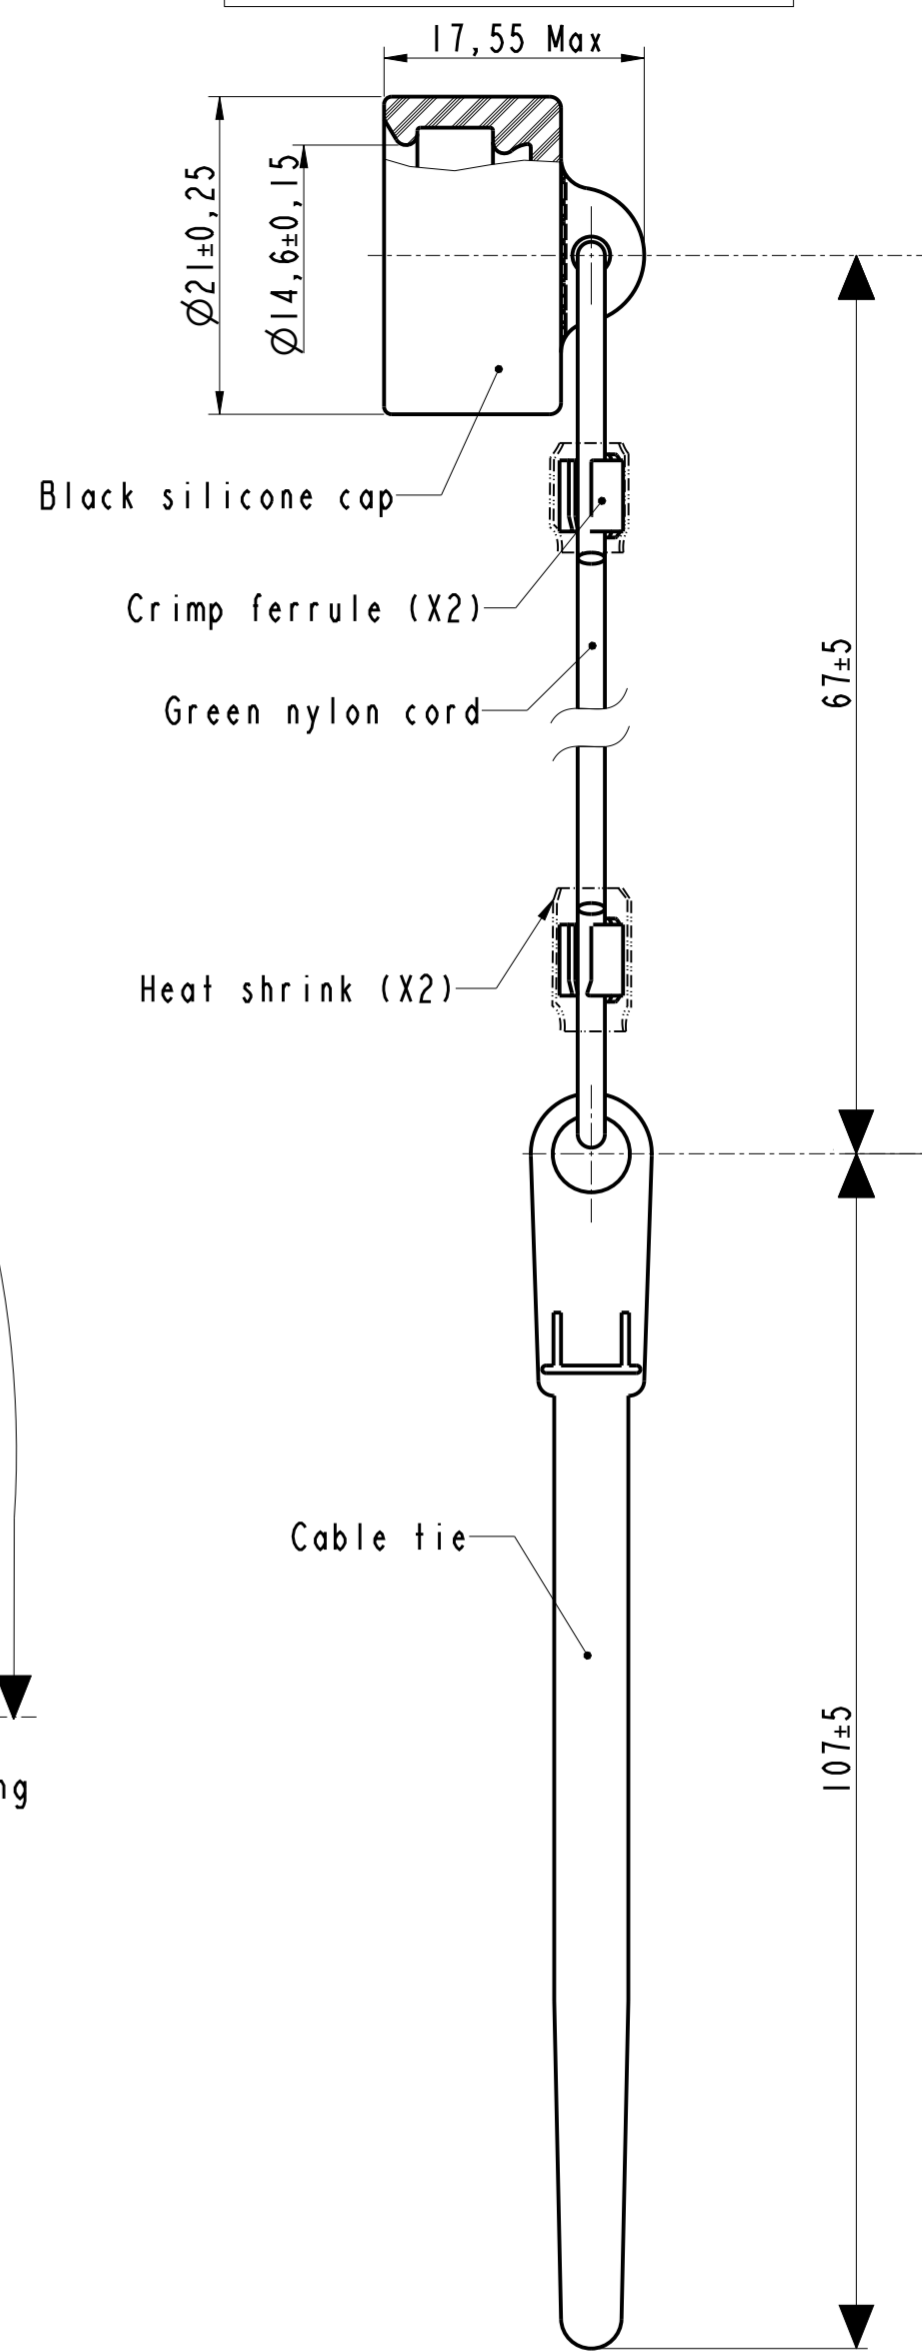

RC 03 N 387TV

RC 07 N 387TV

RC 06 N 387TV

Commercial designation:

RC 03 N 387TV

- Series: TV size 7
- N: For Nylon cord
- Shell Type
 - 03: Oval Flange Receptacle
 - 07: Jam nut Receptacle
 - 06: Plug
- RC: Rubber Cap

Note:
1. All attachments (Ferrule, Rivet, End links & Solid ring) are stainless steel passivated.

Protective rubber caps for TV size 7

MODIFICATIONS	A	Original drawing	ECHELLE	Amphenol Socapex BP 29 - 74311 THYEZ CEDEX	DESSIN: R Reddy	LE: 21/10/20
			2		TECHNIQUE: M Peters	LE: 21/10/20
					A	
						173-PLC-1932-00 1/1