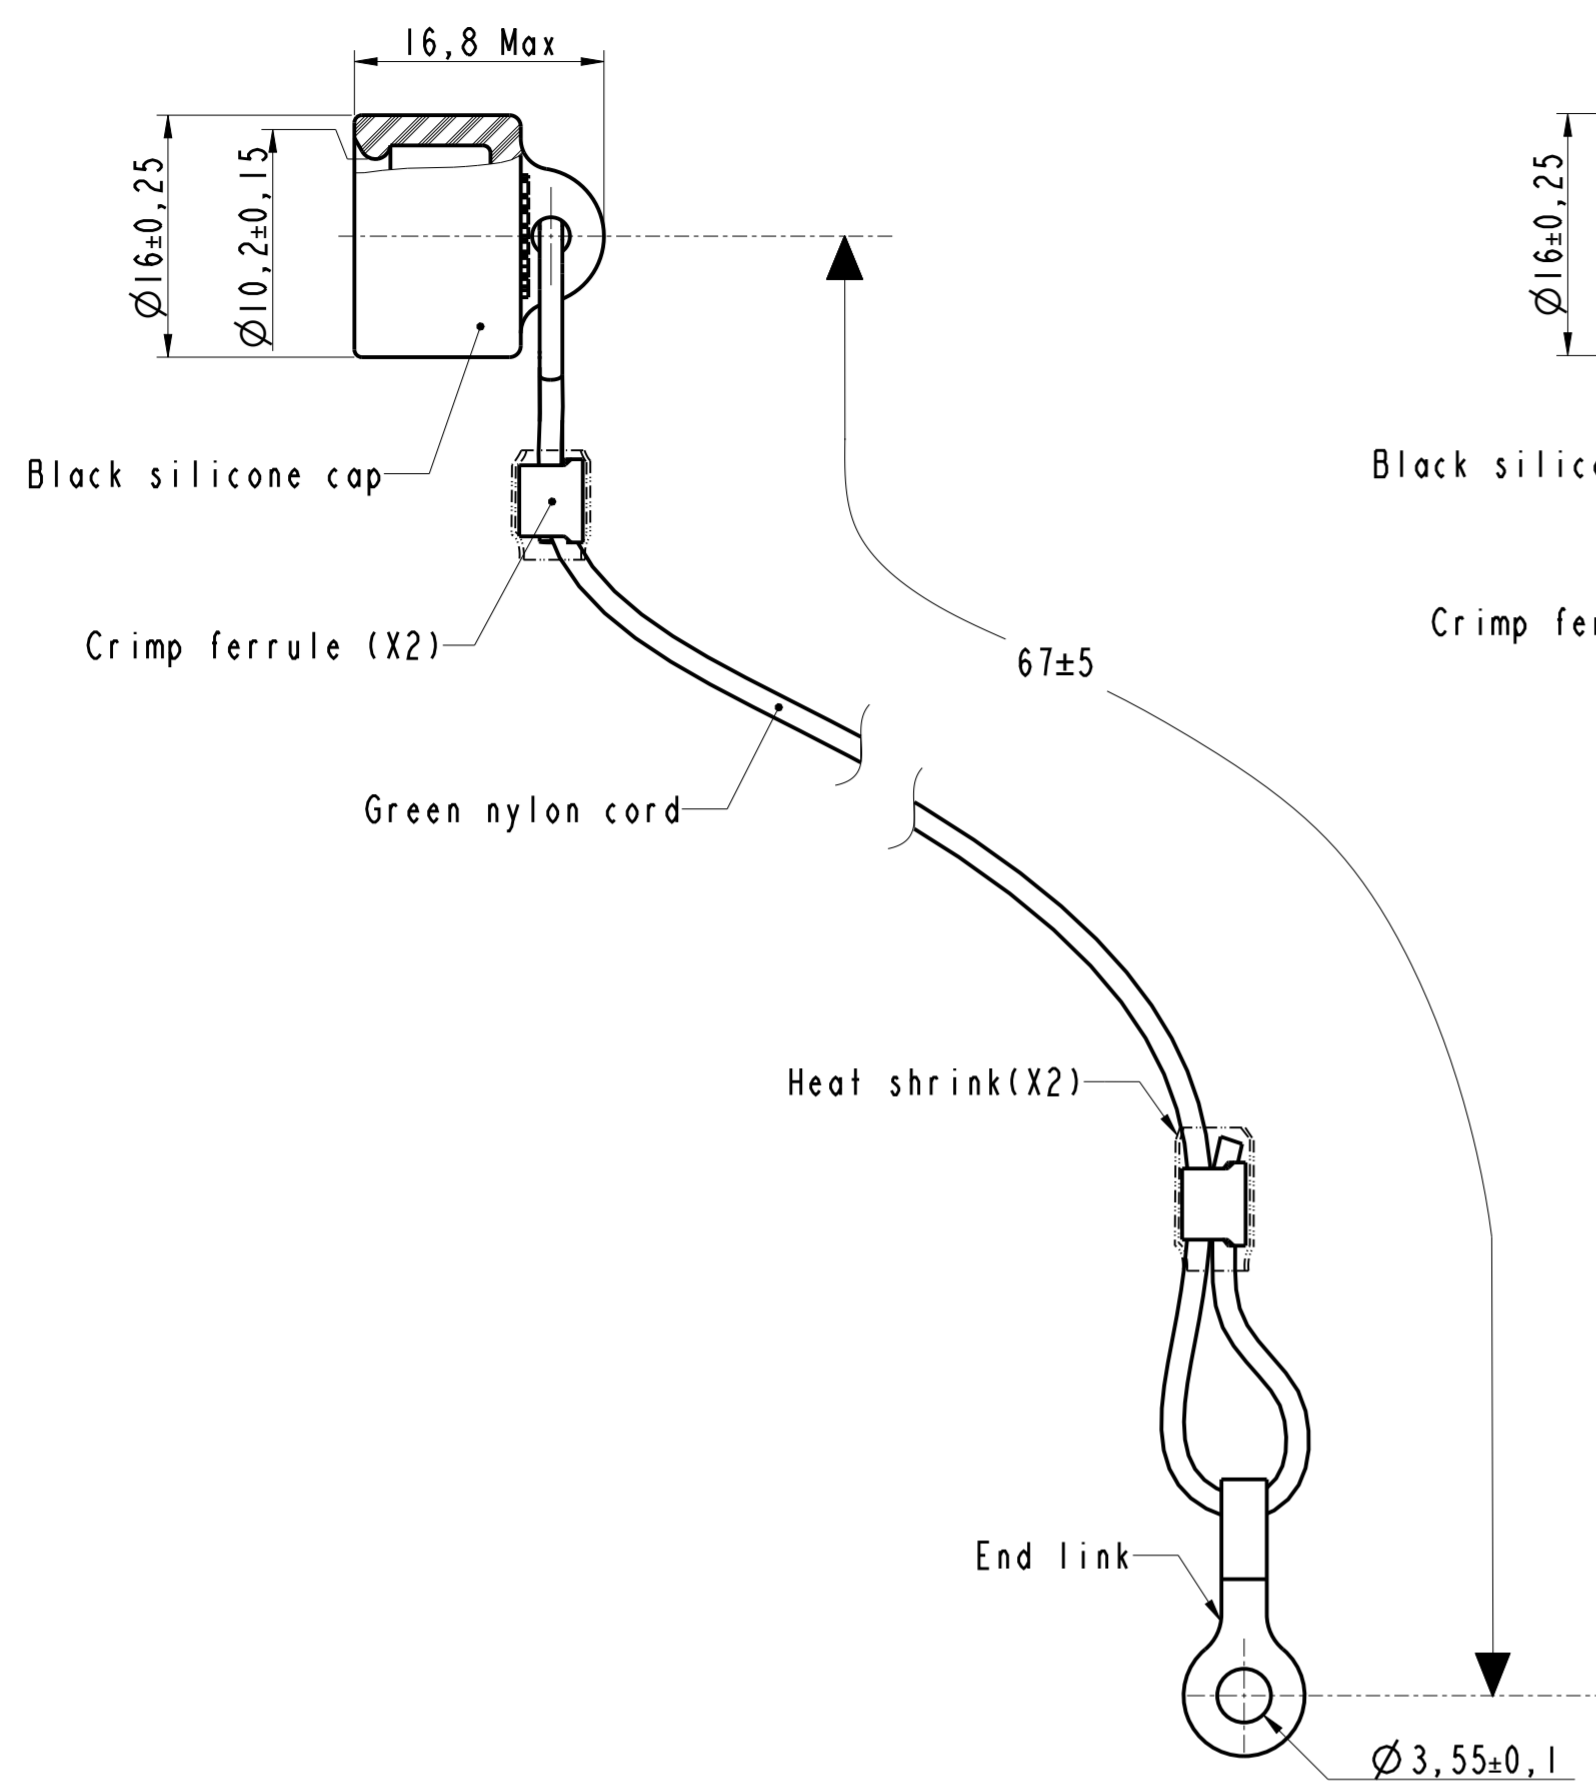

RC 03 N 387TV

RC 07 N 387TV

RC 06 N 387TV

Commercial designation:

RC 03 N 387TV

- Series: TV size 7
- N: For Nylon cord
- Shell Type
 - 03: Oval Flange Receptacle
 - 07: Jam nut Receptacle
 - 06: Plug
- RC: Rubber Cap

Note:
1. All attachments (Ferrule, Rivet, End links & Solid ring) are stainless steel passivated.

Protective rubber caps for TV size 7

MODIFICATIONS	A	Original drawing	ECHELLE	Amphenol Socapex BP 29 - 74311 THYEZ CEDEX	DESSIN: R Reddy	LE: 21/10/20
			2		TECHNIQUE: M Peters	LE: 21/10/20
					A	
						173-PLC-1932-00 1/1