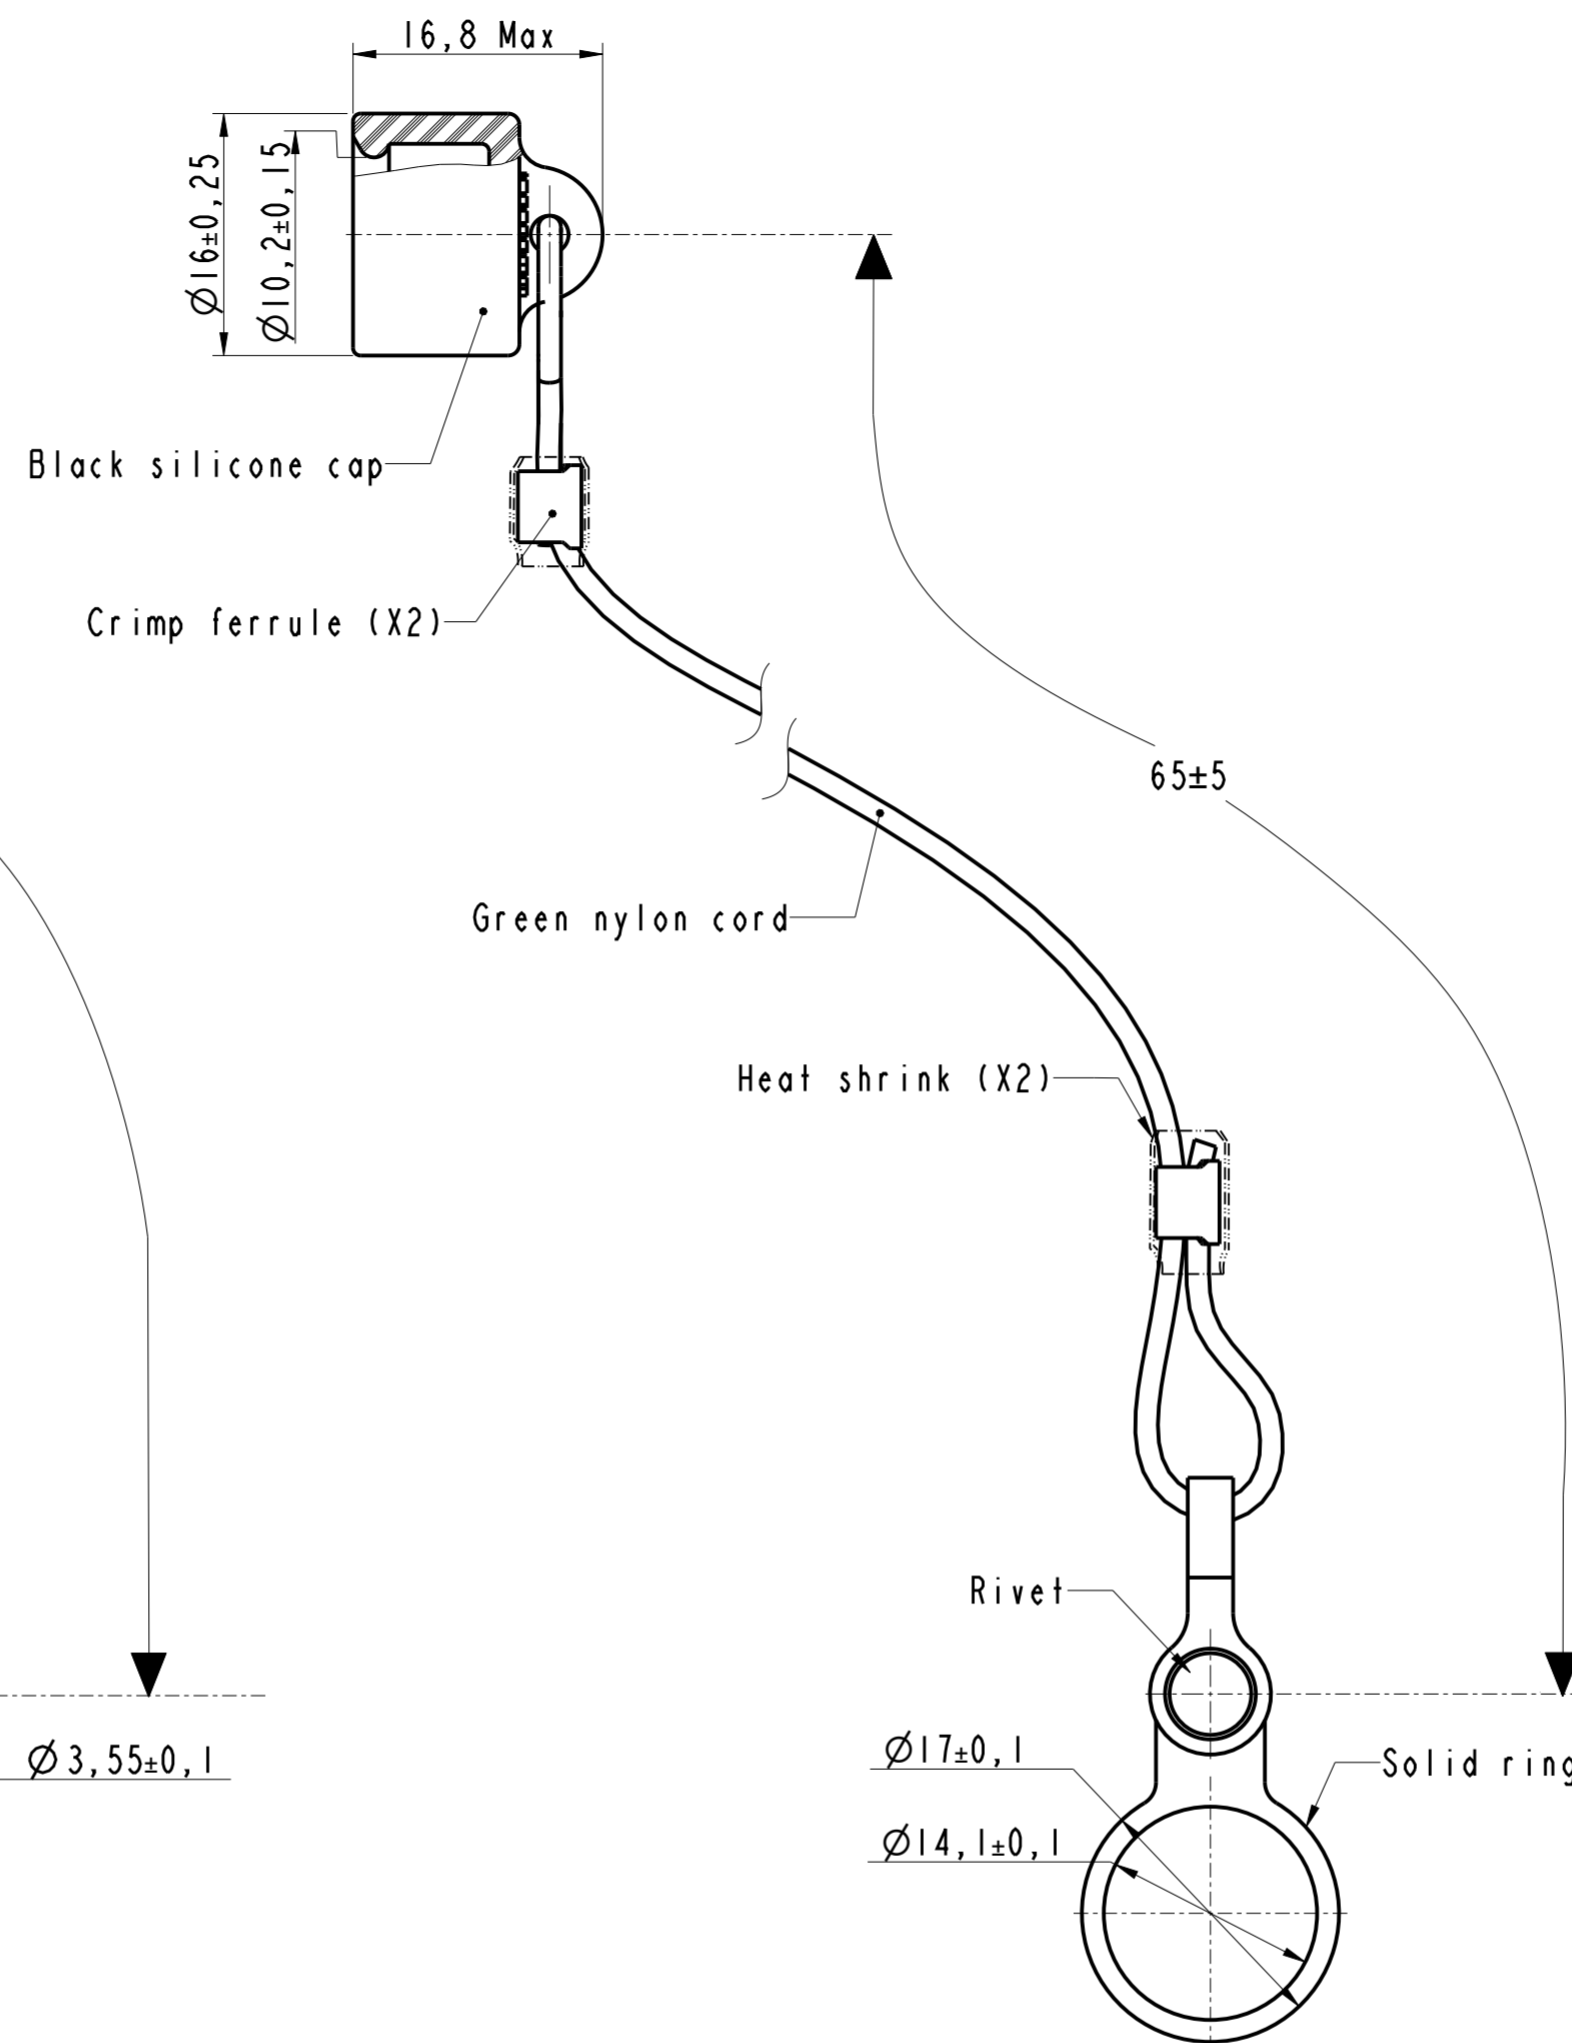

RC 03 N 387TV

RC 07 N 387TV

RC 06 N 387TV

Commercial designation:

RC 03 N 387TV

- Series: TV size 7
- N: For Nylon cord
- Shell Type
 - 03: Oval Flange Receptacle
 - 07: Jam nut Receptacle
 - 06: Plug
- RC: Rubber Cap

Note:
1. All attachments (Ferrule, Rivet, End links & Solid ring) are stainless steel passivated.

Protective rubber caps for TV size 7

MODIFICATIONS	A	Original drawing	ECHELLE	Amphenol Socapex BP 29 - 74311 THYEZ CEDEX	DESSIN: R Reddy	LE: 21/10/20
			2		TECHNIQUE: M Peters	LE: 21/10/20
					A	
						173-PLC-1932-00 1/1