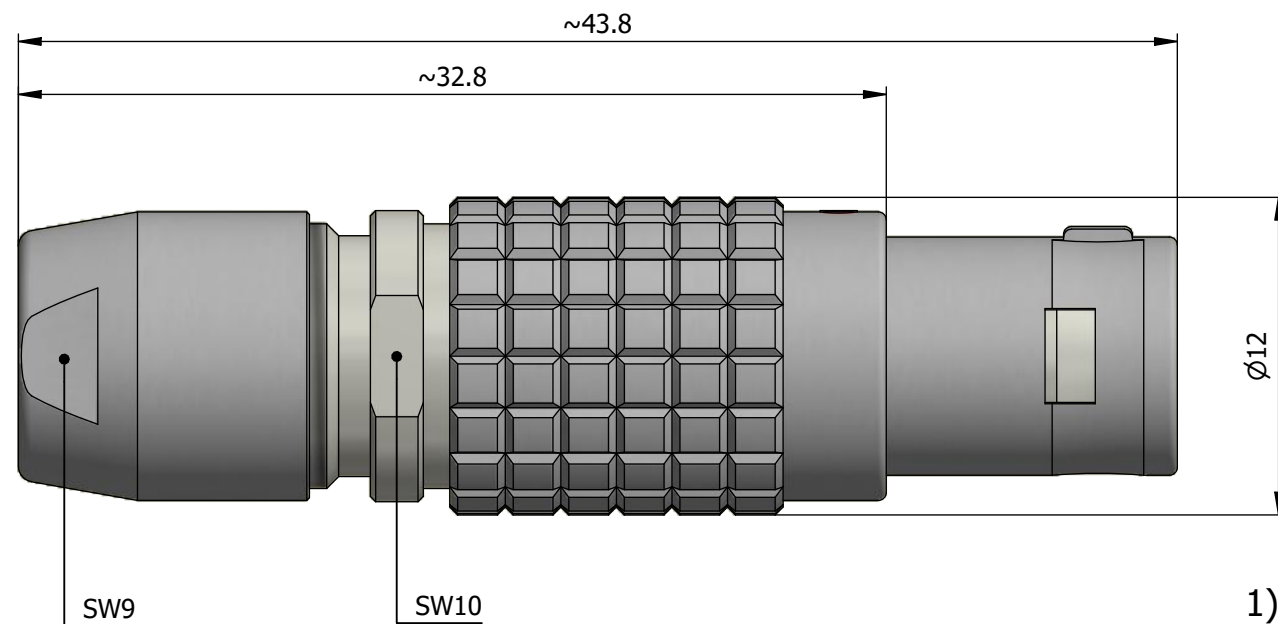

All dimensions are in millimeters (mm)

Alignment Key
Front View

Insert Configuration
Rear View

Note:

1) This picture is generic and for illustrative purposes only, and may show different keying, materials, colour, finish, and contact configuration. Minor shape or feature variations to actual item may be present.

All additional information are documented on the datasheet (See below link or QR Code)
www.lemo.com/pdf/FGG.1B.306.CLAD62.pdf

Model	Alignment Key	Series	Insert Config.	Housing	Insulator	Contact	Collet Type	Cable Ø	Variant
FGG	.1B	.306	.CLAD62						