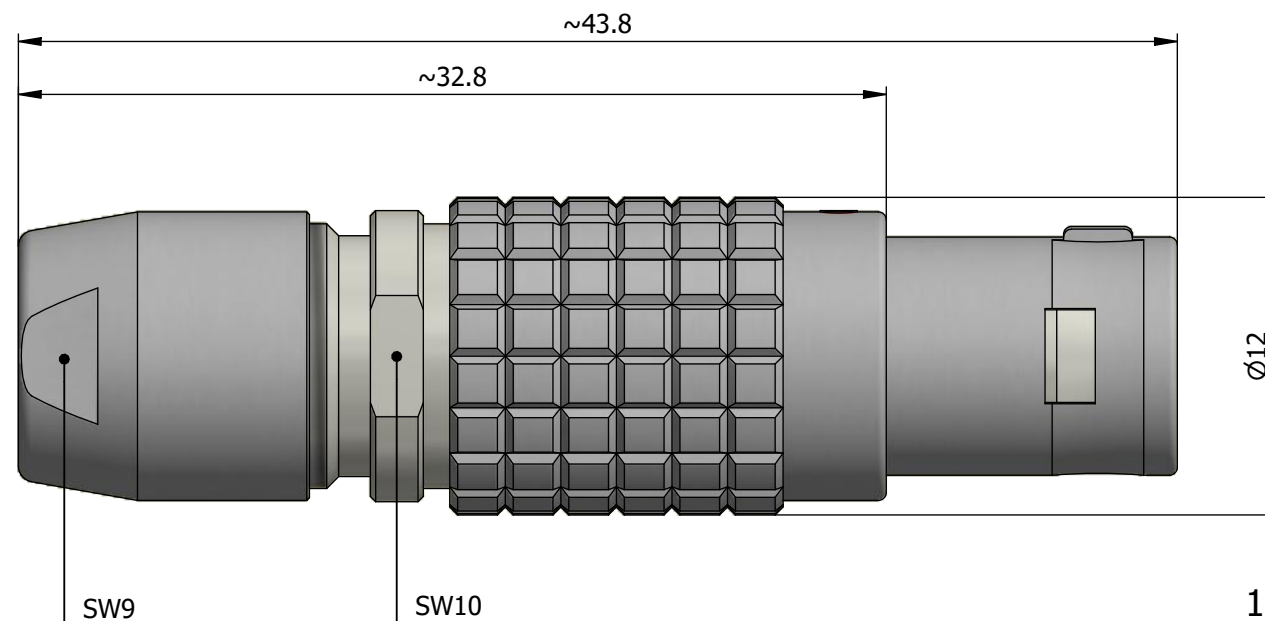

All dimensions are in millimeters (mm)

Alignment Key
Front View

Insert Configuration
Rear View

Note:

1) This picture is generic and for illustrative purposes only, and may show different keying, materials, colour, finish, and contact configuration. Minor shape or feature variations to actual item may be present.

All additional information are documented on the datasheet (See below link or QR Code)
www.lemo.com/pdf/FGG.1B.307.CLAD52.pdf

Model	Alignment Key	Series	Insert Config.	Housing	Insulator	Contact	Collet Type	Cable Ø	Variant
FGG	.1B	.307	.CLAD52						