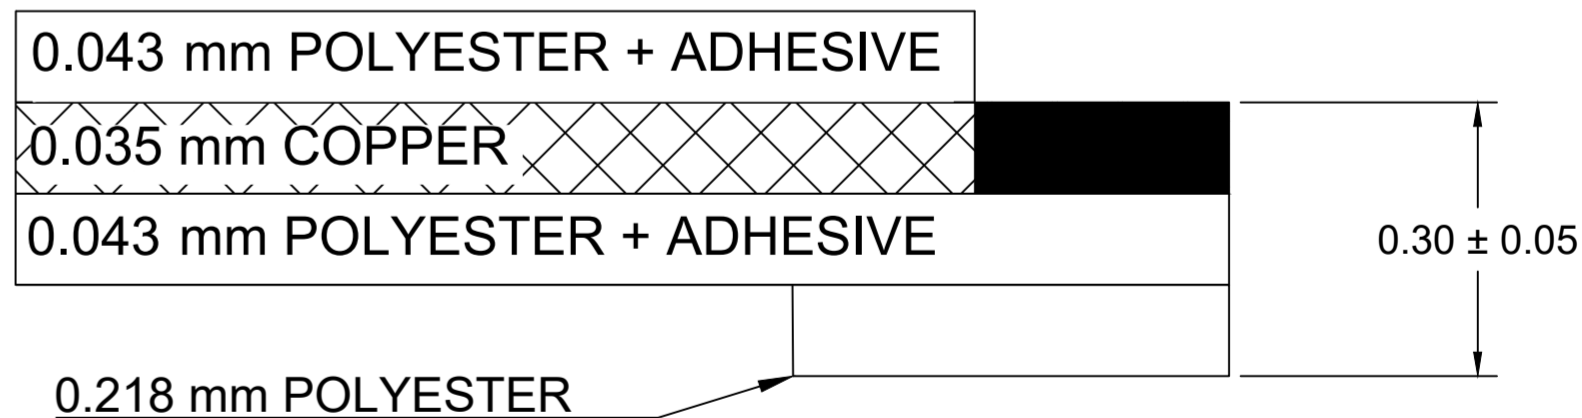

CROSS-SECTION

THIS DRAWING CONTAINS INFORMATION THAT IS PROPRIETARY TO MOLEX ELECTRONIC TECHNOLOGIES, LLC AND SHOULD NOT BE USED WITHOUT WRITTEN PERMISSION									
DIMENSION UNITS		SCALE		CURRENT REV DESC: SERIES NUMBER EXPANSION					
MM		NA		molex 0.50MM CENTER FLAT FLEX CABLE (FFC) (105°C, AU PLATING, EXTRA-FLEX) SALES DRAWING PRODUCT CUSTOMER DRAWING DOCUMENT NUMBER: 151200001 | DOC TYPE: PSD | DOC PART: 000 | REVISION: B DRAWING: C-SIZE | SERIES: 15120 | MATERIAL NUMBER: SEE CHART | CUSTOMER: GENERAL MARKET | SHEET NUMBER: 2 OF 2					
GENERAL TOLERANCES (UNLESS SPECIFIED)									
	mm	INCH							
4 PLACES	±----	±----							
3 PLACES	±----	±----							
2 PLACES	±----	±----							
1 PLACE	±----	±----							
0 PLACES	±----	±----							
ANGULAR TOL ± 0.5 °				THIRD ANGLE PROJECTION		DRAWING		SERIES	
DRAFT WHERE APPLICABLE MUST REMAIN WITHIN DIMENSIONS						C-SIZE		15120	

DOCUMENT STATUS	P1	RELEASE DATE	2023/06/16	15:29:56