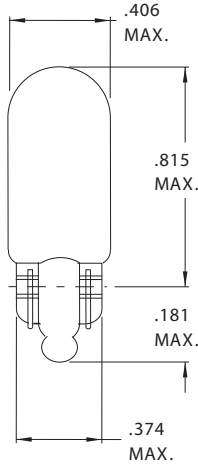

147 Central Avenue
 Hackensack, New Jersey 07601
 Tel: 201-489-8989 • Fax: 201-489-6911

CHICAGO MINIATURE LAMP, INC.
 WHERE INNOVATION COMES TO LIGHT

T-3 1/4 Wedge Base

Part Number	Design Voltage	Amps	MSCP	Life Hours	Filament Type
CM559	1.38	.56	.33	50	S-2
CM127	2.47	.25	.45	30	C-2R
CM285	5.00	.09	.25	1,500	C-2R
CM740	5.00	.07	.19	1,500	C-6
CM820	6.00	.14	.35	1,200	C-2V
CM159	6.30	.15	.34	5,000	C-2R
CM259	6.30	.25	.65	5,000	C-2R
CM444	6.30	.25	.90	3,000	C-2V
CM447	6.30	.15	.52	1,500	C-2V
CM555	6.30	.25	.90	3,000	C-2R
CM147	7.00	.43	2.0	1,500	C-2R
CM190	7.00	.34	.30	25,000	C-2F
CM947	9.84	.50	4.0	200	C-2R
CM280	10.0	.13	.85	250	C-2V
CM3-501	12.0	.42	2.6	1,000	C-2R
CM3-504	12.0	.25	1.11	4,000	C-2V
CM3-509	12.0	.17	.80	4,000	C-2V
CM192	13.0	.33	3.0	1,000	C-2V
CM124	14.0	.27	1.5	5,000	C-2F
CM158	14.0	.24	2.0	500	C-2V
CM161	14.0	.19	1.0	1,500	C-2F
CM168	14.0	.35	3.0	1,500	C-2F
CM193	14.0	.33	2.0	5,000	C-2F
CM194	14.0	.27	2.0	1,500	C-2F
CM658	14.0	.08	.31	15,000	C-2F
CM184	14.4	.24	1.0	5,000	C-2F
CM3-505	24.0	.13	1.0	5,000	C-2F
CM3-507	24.0	.21	2.4	5,000	C-2F
CM152	28.0	.07	.85	10,000	C-2F
CM400	28.0	.10	1.6	1,000	C-2V
CM464	28.0	.17	3.0	1,500	C-2F
CM585	28.0	.04	.30	7,000	C-2F
CM655	28.0	.20	3.0	7,000	C-2F
CM656	28.0	.06	.62	2,500	C-2F
CM657	28.0	.08	.62	7,500	C-2F