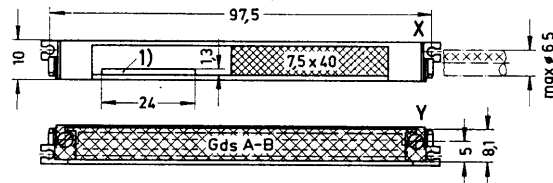

Shell housings

Identification Part No. Drawing Dimensions in mm

Shell housing for female connectors Gds A-B C

10 mm
09 02 064 0501

15 mm
09 02 064 0502

Shell housing for female connectors Gds A-C, Gds A-D C

15 mm
09 03 096 0501

Shell housing for female connectors Gds A-E C

20 mm
09 05 048 0501

¹⁾Possible access for flat cable (18x Ø 1.27). Blanking piece must be removed