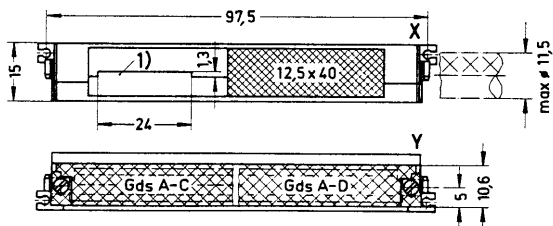

Shell housings

Identification Part No. Drawing Dimensions in mm

Shell housing for female connectors Gds A-B C

10 mm
09 02 064 0501

15 mm
09 02 064 0502

Shell housing for female connectors Gds A-C, Gds A-D C

15 mm
09 03 096 0501

Shell housing for female connectors Gds A-E C

20 mm
09 05 048 0501

¹⁾Possible access for flat cable (18x Ø 1.27). Blanking piece must be removed