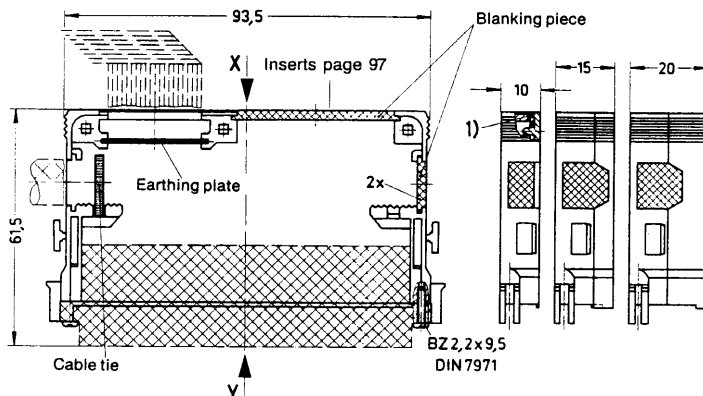

Shell housings

Identification Part No. Drawing Dimensions in mm

Shell housing for female connectors Gds A-B C

10 mm
09 02 064 0501

15 mm
09 02 064 0502

Shell housing for female connectors Gds A-C, Gds A-D C

15 mm
09 03 096 0501

Shell housing for female connectors Gds A-E C

20 mm
09 05 048 0501

¹⁾Possible access for flat cable (18x Ø 1.27). Blanking piece must be removed