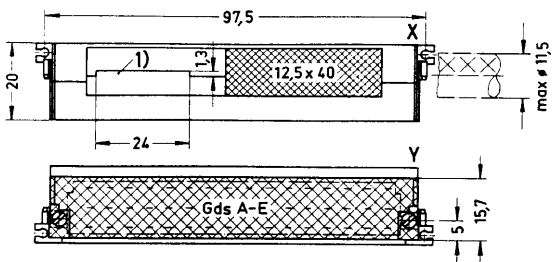

Shell housings

Identification Part No. Drawing Dimensions in mm

Shell housing for female connectors Gds A-B C

10 mm
09 02 064 0501

15 mm
09 02 064 0502

Shell housing for female connectors Gds A-C, Gds A-D C

15 mm
09 03 096 0501

Shell housing for female connectors Gds A-E C

20 mm
09 05 048 0501

¹⁾Possible access for flat cable (18x Ø 1.27). Blanking piece must be removed