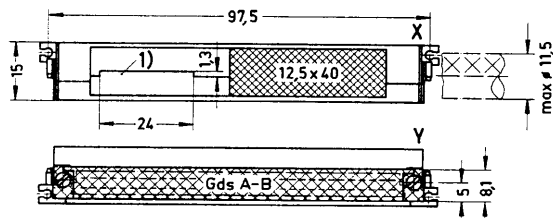

Shell housings

Identification Part No. Drawing Dimensions in mm

Shell housing for female connectors Gds A-B C

10 mm
09 02 064 0501

15 mm
09 02 064 0502

Shell housing for female connectors Gds A-C, Gds A-D C

15 mm
09 03 096 0501

Shell housing for female connectors Gds A-E C

20 mm
09 05 048 0501

¹⁾Possible access for flat cable (18x Ø 1.27). Blanking piece must be removed