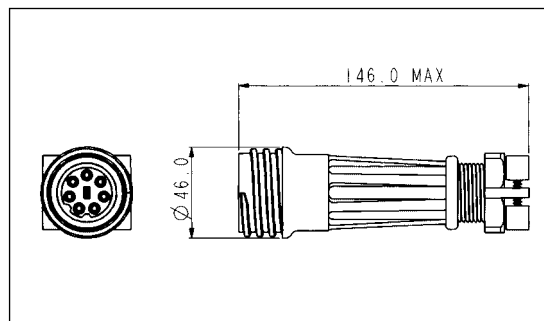

900 Series Buccaneer®

PX0911/xx/x

PXA911/xx/x

- Flex cable connector
- Positive, fast acting locking ring - can be turned with a gloved hand
- Mates with cable or panel styles
- Plug or socket versions
- PX0 Series 13-15mm cable dia. as standard, 7-13mm with additional gland pack
- PXA Series 20-22mm cable dia. as standard, 14-20mm with additional gland pack
- Strain Relief Clamp (PXA Series only)

Flex Cable

Standard Cable	Large Cable	Description	Standard Cable	Large Cable	Description
PX0911/02/P	PXA911/02/P	2 pole Plug	PX0911/02/S	PXA911/02/S	2 pole Socket
PX0911/03/P	PXA911/03/P	3 pole Plug	PX0911/03/S	PXA911/03/S	3 pole Socket
PX0911/04/P	PXA911/04/P	4 pole Plug	PX0911/04/S	PXA911/04/S	4 pole Socket
PX0911/05/P	PXA911/05/P	5 pole Plug	PX0911/05/S	PXA911/05/S	5 pole Socket
PX0911/07/P	PXA911/07/P	7 pole Plug	PX0911/07/S	PXA911/07/S	7 pole Socket

PX0921/xx/x

PXA921/xx/x

- In-line flex cable connector
- Mates with PX0911/xx/x and PXA911/xx/x connectors
- Plug or socket versions
- PX0 Series 13-15mm cable dia. as standard, 7-13mm with additional gland pack
- PXA Series 20-22mm cable dia. as standard, 14-20mm with additional gland pack
- Strain Relief Clamp (PXA Series only)

In-Line Flex Cable

Standard Cable	Large Cable	Description	Standard Cable	Large Cable	Description
PX0921/02/P	PXA921/02/P	2 pole Plug	PX0921/02/S	PXA921/02/S	2 pole Socket
PX0921/03/P	PXA921/03/P	3 pole Plug	PX0921/03/S	PXA921/03/S	3 pole Socket
PX0921/04/P	PXA921/04/P	4 pole Plug	PX0921/04/S	PXA921/04/S	4 pole Socket
PX0921/05/P	PXA921/05/P	5 pole Plug	PX0921/05/S	PXA921/05/S	5 pole Socket
PX0921/07/P	PXA921/07/P	7 pole Plug	PX0921/07/S	PXA921/07/S	7 pole Socket