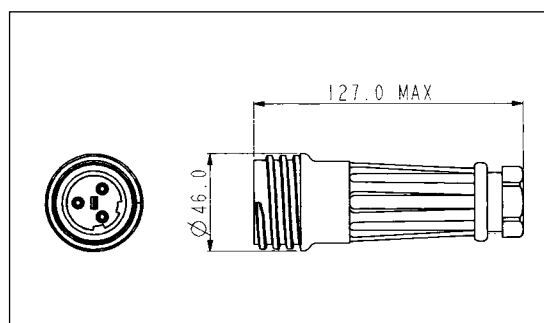

900 Series Buccaneer®

PX0911/xx/x

PXA911/xx/x

- Flex cable connector
- Positive, fast acting locking ring - can be turned with a gloved hand
- Mates with cable or panel styles
- Plug or socket versions
- PX0 Series 13-15mm cable dia. as standard, 7-13mm with additional gland pack
- PXA Series 20-22mm cable dia. as standard, 14-20mm with additional gland pack
- Strain Relief Clamp (PXA Series only)

Flex Cable

Standard Cable	Large Cable	Description	Standard Cable	Large Cable	Description
PX0911/02/P	PXA911/02/P	2 pole Plug	PX0911/02/S	PXA911/02/S	2 pole Socket
PX0911/03/P	PXA911/03/P	3 pole Plug	PX0911/03/S	PXA911/03/S	3 pole Socket
PX0911/04/P	PXA911/04/P	4 pole Plug	PX0911/04/S	PXA911/04/S	4 pole Socket
PX0911/05/P	PXA911/05/P	5 pole Plug	PX0911/05/S	PXA911/05/S	5 pole Socket
PX0911/07/P	PXA911/07/P	7 pole Plug	PX0911/07/S	PXA911/07/S	7 pole Socket

PX0921/xx/x

PXA921/xx/x

- In-line flex cable connector
- Mates with PX0911/xx/x and PXA911/xx/x connectors
- Plug or socket versions
- PX0 Series 13-15mm cable dia. as standard, 7-13mm with additional gland pack
- PXA Series 20-22mm cable dia. as standard, 14-20mm with additional gland pack
- Strain Relief Clamp (PXA Series only)

In-Line Flex Cable

Standard Cable	Large Cable	Description	Standard Cable	Large Cable	Description
PX0921/02/P	PXA921/02/P	2 pole Plug	PX0921/02/S	PXA921/02/S	2 pole Socket
PX0921/03/P	PXA921/03/P	3 pole Plug	PX0921/03/S	PXA921/03/S	3 pole Socket
PX0921/04/P	PXA921/04/P	4 pole Plug	PX0921/04/S	PXA921/04/S	4 pole Socket
PX0921/05/P	PXA921/05/P	5 pole Plug	PX0921/05/S	PXA921/05/S	5 pole Socket
PX0921/07/P	PXA921/07/P	7 pole Plug	PX0921/07/S	PXA921/07/S	7 pole Socket