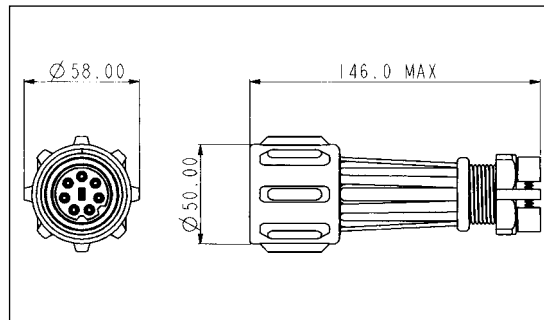

900 Series Buccaneer®

PX0911/xx/x

PXA911/xx/x

- Flex cable connector
- Positive, fast acting locking ring - can be turned with a gloved hand
- Mates with cable or panel styles
- Plug or socket versions
- PX0 Series 13-15mm cable dia. as standard, 7-13mm with additional gland pack
- PXA Series 20-22mm cable dia. as standard, 14-20mm with additional gland pack
- Strain Relief Clamp (PXA Series only)

Flex Cable

Standard Cable	Large Cable	Description	Standard Cable	Large Cable	Description
PX0911/02/P	PXA911/02/P	2 pole Plug	PX0911/02/S	PXA911/02/S	2 pole Socket
PX0911/03/P	PXA911/03/P	3 pole Plug	PX0911/03/S	PXA911/03/S	3 pole Socket
PX0911/04/P	PXA911/04/P	4 pole Plug	PX0911/04/S	PXA911/04/S	4 pole Socket
PX0911/05/P	PXA911/05/P	5 pole Plug	PX0911/05/S	PXA911/05/S	5 pole Socket
PX0911/07/P	PXA911/07/P	7 pole Plug	PX0911/07/S	PXA911/07/S	7 pole Socket

PX0921/xx/x

PXA921/xx/x

- In-line flex cable connector
- Mates with PX0911/xx/x and PXA911/xx/x connectors
- Plug or socket versions
- PX0 Series 13-15mm cable dia. as standard, 7-13mm with additional gland pack
- PXA Series 20-22mm cable dia. as standard, 14-20mm with additional gland pack
- Strain Relief Clamp (PXA Series only)

In-Line Flex Cable

Standard Cable	Large Cable	Description	Standard Cable	Large Cable	Description
PX0921/02/P	PXA921/02/P	2 pole Plug	PX0921/02/S	PXA921/02/S	2 pole Socket
PX0921/03/P	PXA921/03/P	3 pole Plug	PX0921/03/S	PXA921/03/S	3 pole Socket
PX0921/04/P	PXA921/04/P	4 pole Plug	PX0921/04/S	PXA921/04/S	4 pole Socket
PX0921/05/P	PXA921/05/P	5 pole Plug	PX0921/05/S	PXA921/05/S	5 pole Socket
PX0921/07/P	PXA921/07/P	7 pole Plug	PX0921/07/S	PXA921/07/S	7 pole Socket