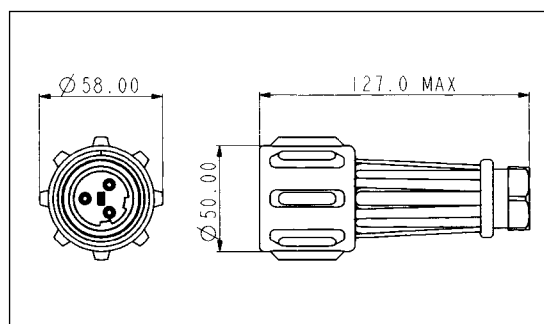

900 Series Buccaneer®

PX0911/xx/x

PXA911/xx/x

- Flex cable connector
- Positive, fast acting locking ring - can be turned with a gloved hand
- Mates with cable or panel styles
- Plug or socket versions
- PX0 Series 13-15mm cable dia. as standard, 7-13mm with additional gland pack
- PXA Series 20-22mm cable dia. as standard, 14-20mm with additional gland pack
- Strain Relief Clamp (PXA Series only)

Flex Cable

Standard Cable	Large Cable	Description	Standard Cable	Large Cable	Description
PX0911/02/P	PXA911/02/P	2 pole Plug	PX0911/02/S	PXA911/02/S	2 pole Socket
PX0911/03/P	PXA911/03/P	3 pole Plug	PX0911/03/S	PXA911/03/S	3 pole Socket
PX0911/04/P	PXA911/04/P	4 pole Plug	PX0911/04/S	PXA911/04/S	4 pole Socket
PX0911/05/P	PXA911/05/P	5 pole Plug	PX0911/05/S	PXA911/05/S	5 pole Socket
PX0911/07/P	PXA911/07/P	7 pole Plug	PX0911/07/S	PXA911/07/S	7 pole Socket

PX0921/xx/x

PXA921/xx/x

- In-line flex cable connector
- Mates with PX0911/xx/x and PXA911/xx/x connectors
- Plug or socket versions
- PX0 Series 13-15mm cable dia. as standard, 7-13mm with additional gland pack
- PXA Series 20-22mm cable dia. as standard, 14-20mm with additional gland pack
- Strain Relief Clamp (PXA Series only)

In-Line Flex Cable

Standard Cable	Large Cable	Description	Standard Cable	Large Cable	Description
PX0921/02/P	PXA921/02/P	2 pole Plug	PX0921/02/S	PXA921/02/S	2 pole Socket
PX0921/03/P	PXA921/03/P	3 pole Plug	PX0921/03/S	PXA921/03/S	3 pole Socket
PX0921/04/P	PXA921/04/P	4 pole Plug	PX0921/04/S	PXA921/04/S	4 pole Socket
PX0921/05/P	PXA921/05/P	5 pole Plug	PX0921/05/S	PXA921/05/S	5 pole Socket
PX0921/07/P	PXA921/07/P	7 pole Plug	PX0921/07/S	PXA921/07/S	7 pole Socket