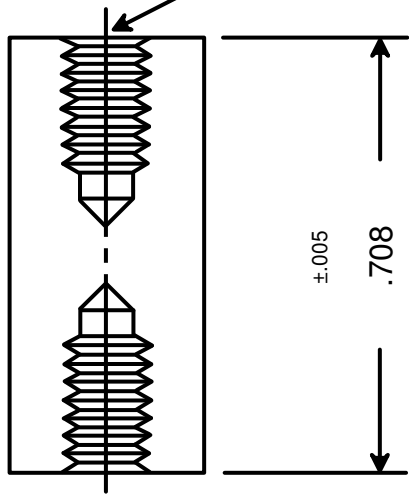

M3X0.5 X .248 DEEP TYP.
(6.3 MM)

**RoHS
COMPLIANT**

RAF ELECTRONIC HARDWARE
95 SILVERMINE RD. SEYMOUR, CT. 06483
TEL: { 203 } 888-2133
FAX: { 203 } 888-9860
WEB: <http://www.rafhdwe.com>

a Division of **MW Industries, Inc.**

DRAWING NOT TO SCALE

DRAWN BY: GARY HUPPRICH	DATE 11/02/10	TOLERANCES { EXCEPT AS NOTED }	TITLE HEX FEMALE STANDOFF
	CHECKED BY:		
MATERIAL STAINLESS STEEL	FINISH NONE	DECIMAL ±.005	PART NO. M1267-3005-SS