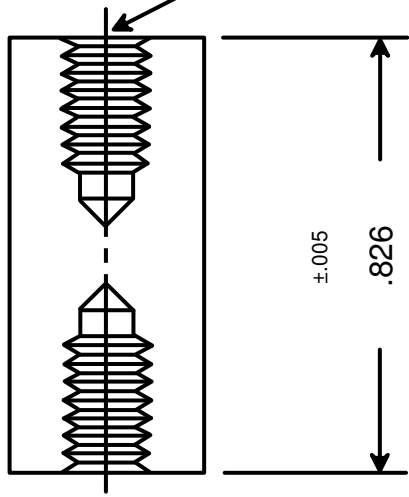

M3X0.5 X .248 DEEP TYP.
(6.3 MM)

**RoHS
COMPLIANT**

RAF ELECTRONIC HARDWARE
95 SILVERMINE RD. SEYMOUR, CT. 06483
TEL: { 203 } 888-2133
FAX: { 203 } 888-9860
WEB: <http://www.rafhdwe.com>

a Division of **MW Industries, Inc.**

DRAWING NOT TO SCALE

DRAWN BY: GARY HUPPRICH	DATE 11/02/10	TOLERANCES { EXCEPT AS NOTED }	TITLE HEX FEMALE STANDOFF
	CHECKED BY:		
MATERIAL STAINLESS STEEL	DATE	DECIMAL ±.005	PART NO. M1268-3005-SS
FINISH NONE			