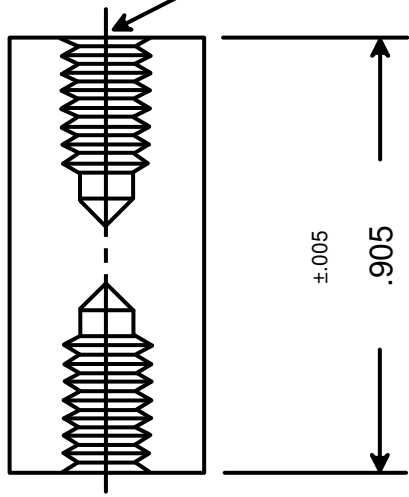

M3X0.5 X .248 DEEP TYP.
(6.3 MM)

RAF ELECTRONIC HARDWARE
95 SILVERMINE RD. SEYMOUR, CT. 06483
TEL: { 203 } 888-2133
FAX: { 203 } 888-9860
WEB: <http://www.rafhdwe.com>

a Division of **MW Industries, Inc.**

DRAWING NOT TO SCALE		TITLE	
DRAWN BY: GARY HUPPRICH	DATE 11/02/10	HEX FEMALE STANDOFF	
CHECKED BY:	DATE	PART NO.	
MATERIAL STAINLESS STEEL	FINISH NONE	M1270-3005-SS	
TOLERANCES { EXCEPT AS NOTED }		FRACTION ±.005	
DECIMAL ±.005			