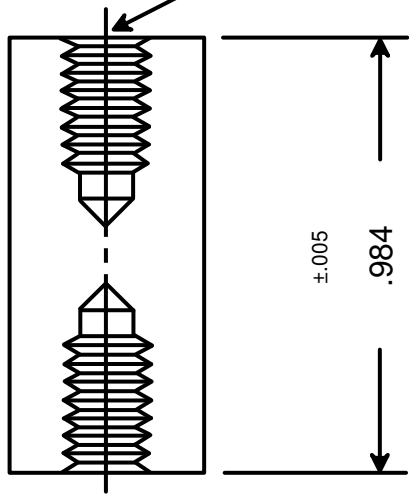

M3X0.5 X .248 DEEP TYP.
(6.3 MM)

±.005

.984

(25 MM)

RAF ELECTRONIC HARDWARE
95 SILVERMINE RD. SEYMOUR, CT. 06483
TEL: { 203 } 888-2133
FAX: { 203 } 888-9860
WEB: <http://www.rafhdwe.com>

a Division of **MW Industries, Inc.**

DRAWING NOT TO SCALE		TITLE	
DRAWN BY: GARY HUPPRICH	DATE 11/02/10	HEX FEMALE STANDOFF	
CHECKED BY:	DATE	PART NO.	
MATERIAL STAINLESS STEEL	FINISH NONE	M1272-3005-SS	
TOLERANCES { EXCEPT AS NOTED }		FRACTION ±.005	
DECIMAL ±.005			