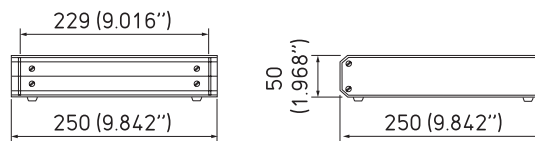

Unicase SL2

185mm 250mm 50mm
7.283" 9.842" 1.968"

Part No.

Bestell-Nr./Réf.
M 55 12 110
M 55 12 119

Colours

Farben/Coloris
● RAL 7035
● RAL 9005

Unicase SL3

Unicase SL3

250mm 250mm 50mm
9.842" 9.842" 1.968"

Part No.

Bestell-Nr./Réf.
M 55 13 110
M 55 13 119

Colours

Farben/Coloris
● RAL 7035
● RAL 9005

Unicase SL4

Unicase SL4

250mm 300mm 50mm
9.842" 11.811" 1.968"