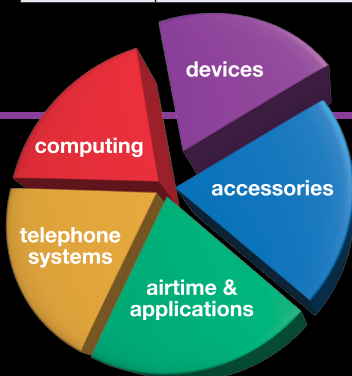

call our specialist sales teams

north - 01282 776776

south - 0870 460 7720

www.micropmobile.com