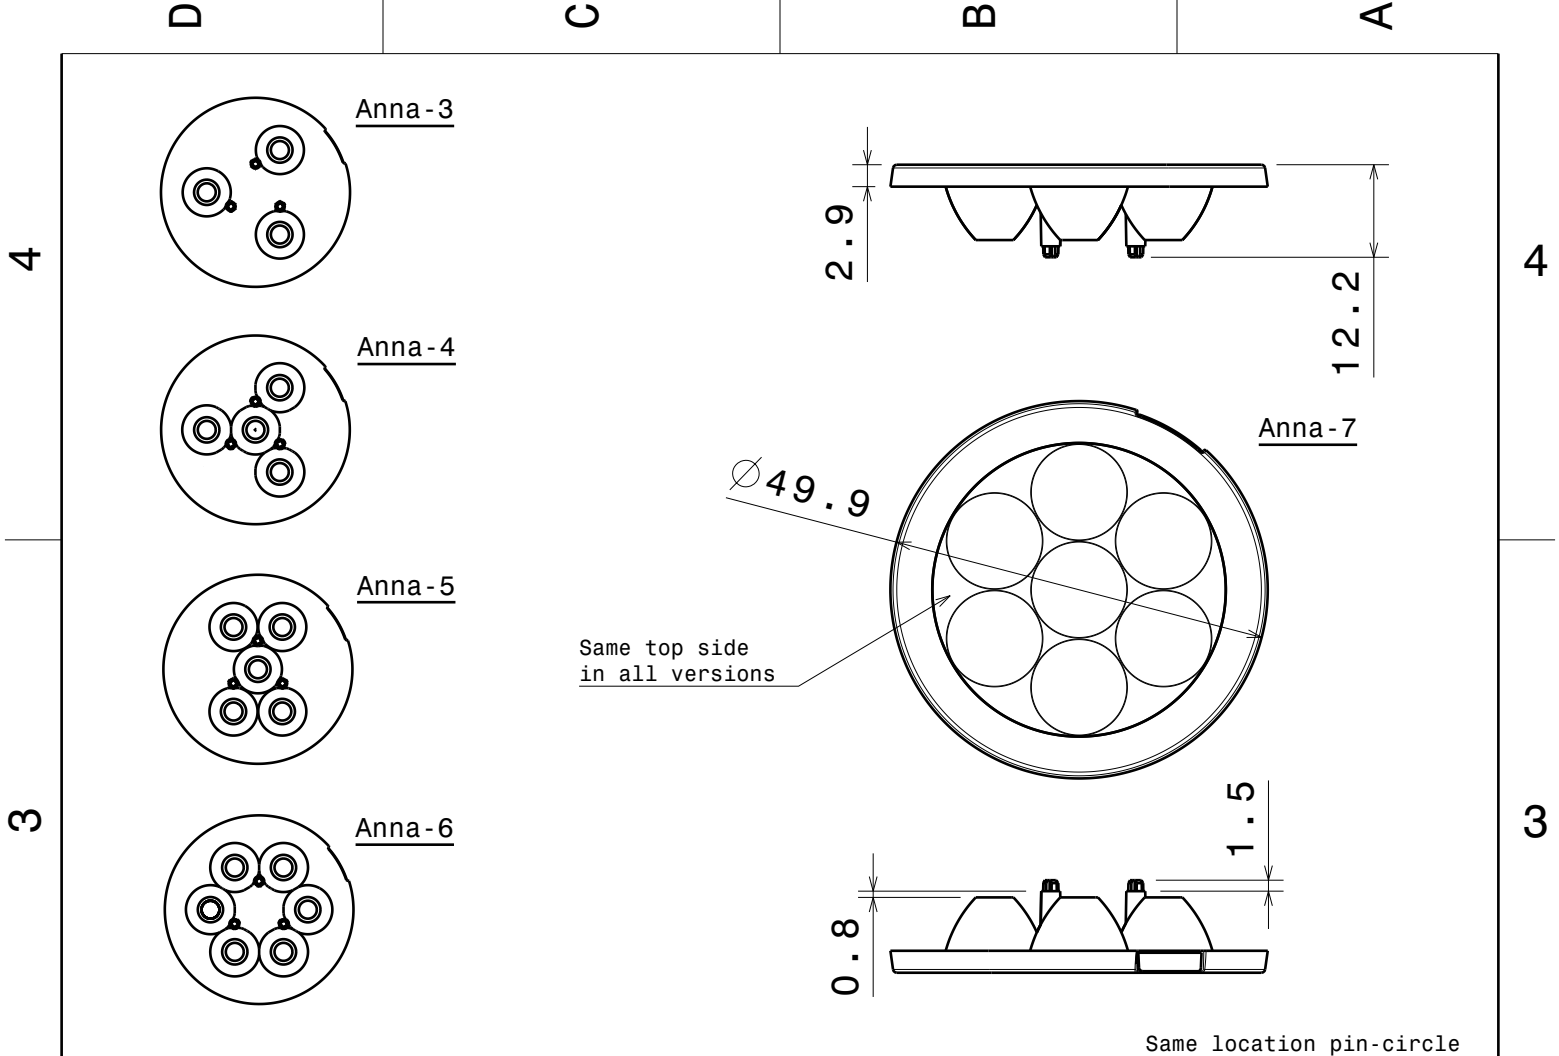

Anna-50-7 series

Ordering number	C11670		
Description	C11670_Anna-50-7-S-OSL		
Family	Anna-50-7	FWHM	0 degrees
Type	Lens	Efficiency	-
LED	Oslon SSL 80	cd/lm	-
Color	Transparent	Gerber File	Available
Diameter	50 mm		
Height	10.7 mm		
Style	Round		
Optic Material	PMMA		
Holder Material	-		
Fastening	-		
Status	Ready		

Ordering number	C11679		
Description	C11679_Anna-50-7-M-OSL		
Family	Anna-50-7	FWHM	0 degrees
Type	Lens	Efficiency	-
LED	Oslon SSL 80	cd/lm	-
Color	Transparent	Gerber File	Available
Diameter	50 mm		
Height	10.7 mm		
Style	Round		
Optic Material	PMMA		
Holder Material	-		
Fastening	-		
Status	Ready		

Ordering number	C11682		
Description	C11682_Anna-50-7-W-OSL		
Family	Anna-50-7	FWHM	0 degrees
Type	Lens	Efficiency	-
LED	Oslon SSL 80	cd/lm	-
Color	Transparent	Gerber File	Available
Diameter	50 mm		
Height	10.7 mm		
Style	Round		
Optic Material	PMMA		
Holder Material	-		
Fastening	-		
Status	Ready		

Material: PMMA

- Versions:
 Anna-3-S
 Anna-3-M
 Anna-3-W
 Anna-4-S
 Anna-4-M
 Anna-4-W
 Anna-5-S
 Anna-5-M
 Anna-5-W
 Anna-6-S
 Anna-6-M
 Anna-6-W
 Anna-7-S
 Anna-7-M
 Anna-7-W

Number of cones varies;
 3, 4, 5, 6 and 7 pcs
 on bottom side depending
 the version.