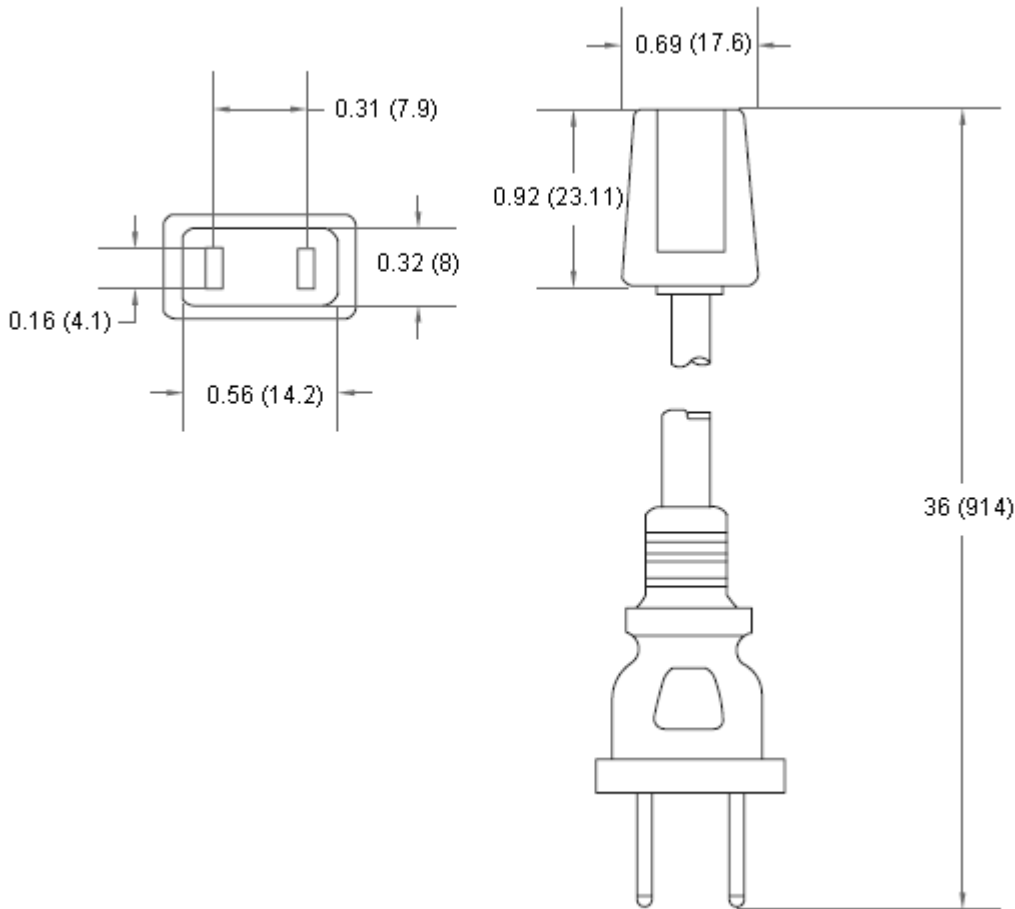

Straight Plug

Dimensions : Inches (Millimetres)

Specifications:

Wire : SPT1 105°C, 300 volts, black
Plug : NEMA 1-15P
Length : 36 inches (914 mm)

UL File Number

E345335, E348035

Part Number Table

Description	Part Number
Straight Plug	MC32801