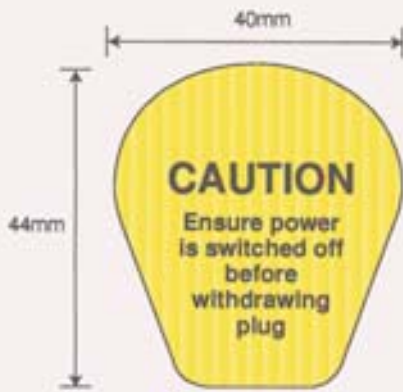

CLT Part No. 13012

FARNELL Part No. 861 - 005
CLT Part No. 13012

Size Approx 44mm x 40mm

Material - SAV Yellow

Print Colour - BLACK Text

Process - Converted on hot foil

10 per pack