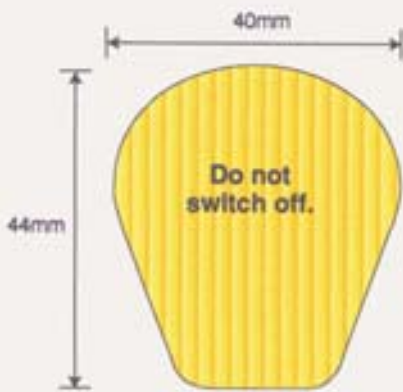

10 per pack

435mm x 50mm Backing Paper

10 Labels per strip

4.5mm approx gutter

CLT Part No. 13011

FARNELL Part No. 860 - 992
CLT Part No. 13011

Size Approx 44mm x 40mm

Material - SAV Yellow