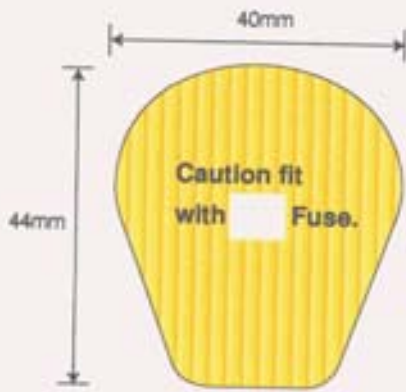

10 LABELS ON A STRIP

CLT Part No. 13008

FARNELL Part No. 860 - 967
CLT Part No. 13008

Size Approx 30mm x 150mm & 2mm rads

Material - SAV Green

Print Colour - WHITE

Process - Converted on hot foil

10 labels per strip

Backing 350mm x 160mm approx

CLT Part No. 13009

FARNELL Part No. 860 - 979
CLT Part No. 13009

Size Approx 30mm x 150mm & 2mm rads

Material - SAV Blue

Print Colour - WHITE

Process - Converted on hot foil

10 labels per strip

Backing 350mm x 160mm approx

CLT Part No. 13010

FARNELL Part No. 860 - 980
CLT Part No. 13010

Size Approx 44mm x 40mm

Material - SAV Yellow

Print Colour - WHITE Block BLACK Text

Process - Converted on hot foil

Size Approx 44mm x 40mm

Material - SAV Yellow

Print Colour - BLACK Text

Process - Converted on hot foil

10 per pack

435mm x 50⁵mm Backing Paper

10 Labels per strip

4.5mm approx gutter