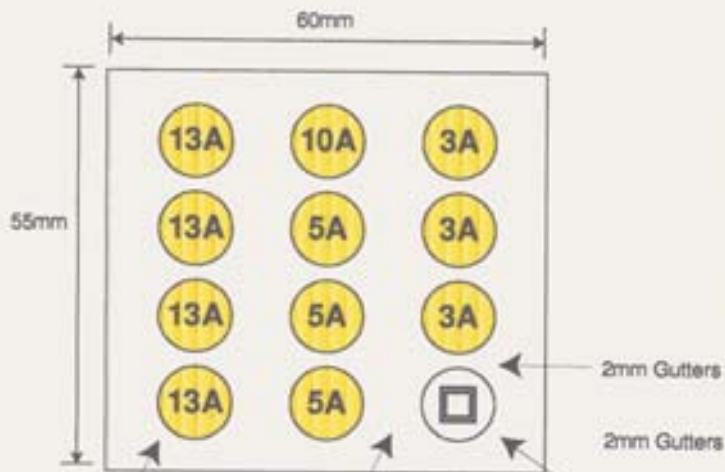

Size Approx 44mm x 40mm

Material - SAV Yellow

Print Colour - BLACK Text

Process - Converted on hot foil

10 per pack

435mm x 50⁵mm Backing Paper

10 Labels per strip

4.5mm approx gutter

CLT Part No. 13013

FARNELL Part No. 861 - 017
CLT Part No. 13013

Size Approx 44mm x 40mm

Material - SAV Red

Print Colour - WHITE Block BLACK Text

Process - Converted on hot foil

10 per pack

435mm x 50⁵mm Backing Paper
10 Labels per strip
4.5mm approx gutter

CLT Part No. 13014

FARNELL Part No. 861 - 029
CLT Part No. 13010

Size Approx 10mm Circles

Material - SAV White

Print Colour - Yellow and Black

Process - Converted on hot foil

12 labels 5 per pack

WHITE SAV BLACK PRINT
ALL OTHERS
WHITE SAV YELLOW AND BLACK PRINT

Size Approx 20mm x 50mm
Material - Extruded PVC yellow
Print Colour - BLACK
Process - Converted on hot foil
1 strip of 10 labels

1 strip of 10 labels
200mm x 50mm