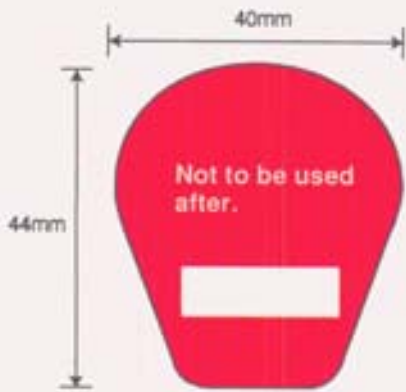

Print Colour - WHITE Block BLACK Text

Process - Converted on hot foil

10 per pack

435mm x 5⁵0mm Backing Paper

10 Labels per strip

4.5mm approx gutter

CLT Part No. 13012

FARNELL Part No. 861 - 005
CLT Part No. 13012

Size Approx 44mm x 40mm

Material - SAV Yellow

Print Colour - BLACK Text

Process - Converted on hot foil

10 per pack

435mm x 50⁵mm Backing Paper

10 Labels per strip

4.5mm approx gutter

CLT Part No. 13013

FARNELL Part No. 861 - 017
CLT Part No. 13013

Size Approx 44mm x 40mm

Material - SAV Red

Print Colour - WHITE Block BLACK Text

Process - Converted on hot foil

10 per pack

435mm x 50⁵mm Backing Paper
10 Labels per strip
4.5mm approx gutter

CLT Part No. 13014

FARNELL Part No. 861 - 029
CLT Part No. 13010

Size Approx 10mm Circles

Material - SAV White

Print Colour - Yellow and Black

Process - Converted on hot foil

12 labels 5 per pack

WHITE SAV BLACK PRINT
ALL OTHERS
WHITE SAV YELLOW AND BLACK PRINT