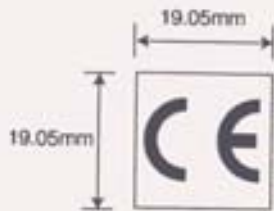

CLT Part No. 17007