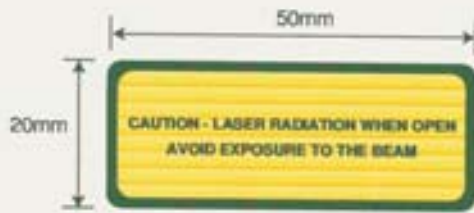

Print Colour - BLACK

Process - Converted on hot foil

10 labels per strip

10 labels per strip 3mm spacing
Backing sheet 230mm x 60mm

CLT Part No. 16002

FARNELL Part No. 861 - 042
CLT Part No. 16002

Size Approx 20mm x 50mm & 2mm rads