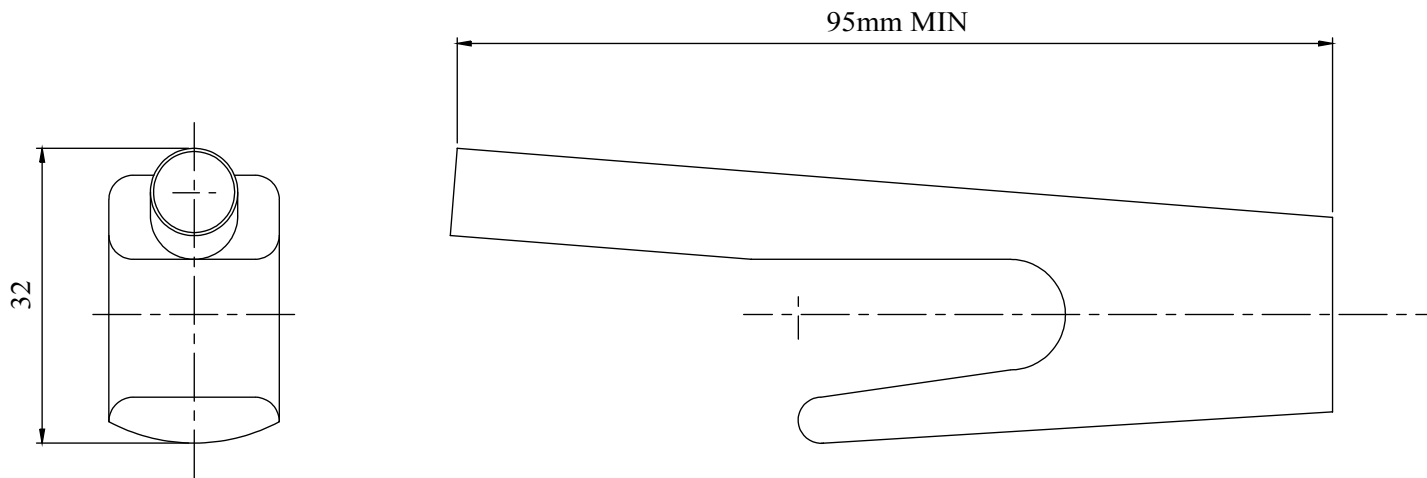

Available in two colours. This insulating cover suits our large crocodile clips part number 304-0000.

Material
Cover Pliable Plasticised
PVC

Dimensions

COLOUR	ORDER CODE
BLACK	310-0100
RED	310-0500

Tel No. +44(0)1724 273200 Website www.dem-uk.com

PROPRIETARY AND CONFIDENTIAL

THE INFORMATION CONTAINED IN THIS DRAWING IS THE SOLE PROPERTY OF ALPHA 3 MANUFACTURING. ANY REPRODUCTION IN PART OR AS A WHOLE WITHOUT THE WRITTEN PERMISSION OF ALPHA 3 MANUFACTURING IS PROHIBITED.

UNLESS OTHERWISE SPECIFIED:
DIMENSIONS ARE IN MILLIMETRES
LINEAR TOLERANCE:
NO DECIMAL PLACES ±0.5mm
1 DECIMAL PLACE ±0.25mm
2 DECIMAL PLACES ±0.125mm
ANGULAR TOLERANCE: ±1°

FINISH LARGE CROCODILE COVER

DEBURR AND BREAK SHARP EDGES

DRAWN BY

SPB

TITLE GENERAL SPECIFICATION
310 SERIES
COVER

APPROVED BY

WC

SHEET 1 OF 1

SCALE 1:1

DRAWING NO.

310 SERIES

ISSUE **01**

Release