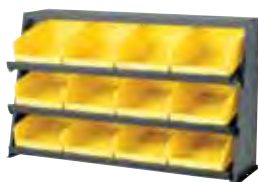

Pick Rack Systems

Angled shelves increase picking efficiency

Single-Sided Pick Rack
Model No. APRS130Y
Holds up to 96 bins on 8 shelves.
Maximum 400 lb. weight capacity

Double-Sided Pick Rack & Mobile Kit
Model No. APRD120Y
Creates a mobile, double-sided pick rack.
Maximum 500 lb. weight capacity

Bench Pick Rack
Model No. APRBENCH
12" D x 36" W x 21" H
Holds up to 24 Shelf Bins or
(3) 30312 System Bins

New!

Double-Sided Pick Rack
Model No. APR5DR
12" D x 36" W x 60" H

Single-Sided Pick Rack
Model No. APR5SR
12" D x 36" W x 60" H