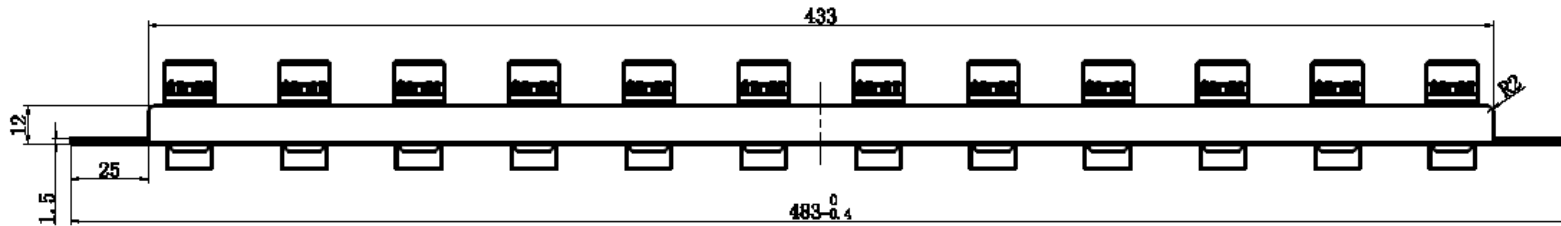

DO NOT SCALE  
IF IN DOUBT - ASK

ALL COMPONENTS TO BE ROHS  
COMPLIANT

INFORMATION USED HERE  
MAY ONLY BE USED IF  
AUTHORISED BY AVEXTRAS.COM

- Fully loaded with CAT 6E RJ45. Fitted with (110/Krone style IDC connections) keystone jacks (SG385) on each port.

REVISION	NOTES	DATE	MAT'L:		FINISH:
A		21/11/11	TITLE :		PART NO: SG375
		DRAWN BY	DK		
		DATE	21/11/11		
		UNITS	METRIC mm		

DO NOT SCALE  
IF IN DOUBT - ASK

ALL COMPONENTS TO BE ROHS  
COMPLIANT

INFORMATION USED HERE  
MAY ONLY BE USED IF  
AUTHORISED BY AVEXTRAS.COM

- CAT6E Keystone jack 180°
- Fitted with 110/Krone style IDC connections
- Compatible with most Cat 5 E faceplates/back boxes including (Part no's SG379/80/81/82)

REVISION	NOTES	DATE	DRAWN BY		MAT'L:	FINISH:
A		21/11/11	DK			
			DATE	21/11/11	TITLE :	PART NO: SG385
			UNITS	METRIC mm		