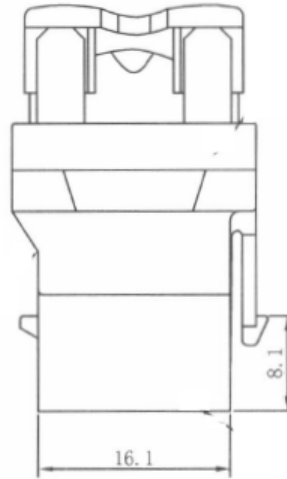

DO NOT SCALE  
IF IN DOUBT - ASK

ALL COMPONENTS TO BE ROHS  
COMPLIANT

INFORMATION USED HERE  
MAY ONLY BE USED IF  
AUTHORISED BY AVEXTRAS.COM

- Fully loaded with CAT 6E RJ45. Fitted with (110/Krone style IDC connections) keystone jacks (SG385) on each port.

REVISION	NOTES	DATE	MAT'L:		FINISH:
A		21/11/11	TITLE :		PART NO: SG375
		DRAWN BY	DK		
		DATE	21/11/11		
		UNITS	METRIC mm		

DO NOT SCALE  
IF IN DOUBT - ASK

ALL COMPONENTS TO BE ROHS  
COMPLIANT

INFORMATION USED HERE  
MAY ONLY BE USED IF  
AUTHORISED BY AVEXTRAS.COM

- CAT6E Keystone jack 180°
- Fitted with 110/Krone style IDC connections
- Compatible with most Cat 5 E faceplates/back boxes including (Part no's SG379/80/81/82)

REVISION	NOTES	DATE	DRAWN BY		MAT'L:	FINISH:
A		21/11/11	DK			
			DATE	21/11/11	TITLE :	PART NO: SG385
			UNITS	METRIC mm		