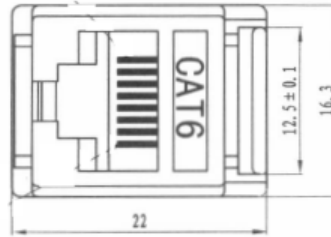

DO NOT SCALE  
IF IN DOUBT - ASK

ALL COMPONENTS TO BE ROHS  
COMPLIANT

INFORMATION USED HERE  
MAY ONLY BE USED IF  
AUTHORISED BY AVEXTRAS.COM

- Fully loaded with CAT 6E RJ45. Fitted with (110/Krone style IDC connections) keystone jacks (SG385) on each port.

REVISION	NOTES	DATE	MAT'L:		FINISH:
A		21/11/11	TITLE :		PART NO: SG375
		DRAWN BY	DK		
		DATE	21/11/11		
		UNITS	METRIC mm		

DO NOT SCALE  
IF IN DOUBT - ASK

ALL COMPONENTS TO BE ROHS  
COMPLIANT

INFORMATION USED HERE  
MAY ONLY BE USED IF  
AUTHORISED BY AVEXTRAS.COM

- CAT6E Keystone jack 180°
- Fitted with 110/Krone style IDC connections
- Compatible with most Cat 5 E faceplates/back boxes including (Part no's SG379/80/81/82)

REVISION	NOTES	DATE	DRAWN BY		MAT'L:	FINISH:
A		21/11/11	DK			
			DATE	21/11/11	TITLE :	PART NO: SG385
			UNITS	METRIC mm		