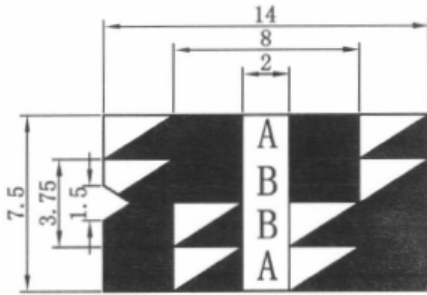

DO NOT SCALE  
IF IN DOUBT - ASK

ALL COMPONENTS TO BE ROHS  
COMPLIANT

INFORMATION USED HERE  
MAY ONLY BE USED IF  
AUTHORISED BY AVEXTRAS.COM

- Fully loaded with CAT 6E RJ45. Fitted with (110/Krone style IDC connections) keystone jacks (SG385) on each port.

REVISION	NOTES	DATE	MAT'L:		FINISH:
A		21/11/11	TITLE :		PART NO: SG375
		DRAWN BY	DK		
		DATE	21/11/11		
		UNITS	METRIC mm		

DO NOT SCALE  
IF IN DOUBT - ASK

ALL COMPONENTS TO BE ROHS  
COMPLIANT

INFORMATION USED HERE  
MAY ONLY BE USED IF  
AUTHORISED BY AVEXTRAS.COM

- CAT6E Keystone jack 180°
- Fitted with 110/Krone style IDC connections
- Compatible with most Cat 5 E faceplates/back boxes including (Part no's SG379/80/81/82)

REVISION	NOTES	DATE	DRAWN BY		MAT'L:	FINISH:
A		21/11/11	DK			
			DATE	21/11/11	TITLE :	PART NO: SG385
			UNITS	METRIC mm		