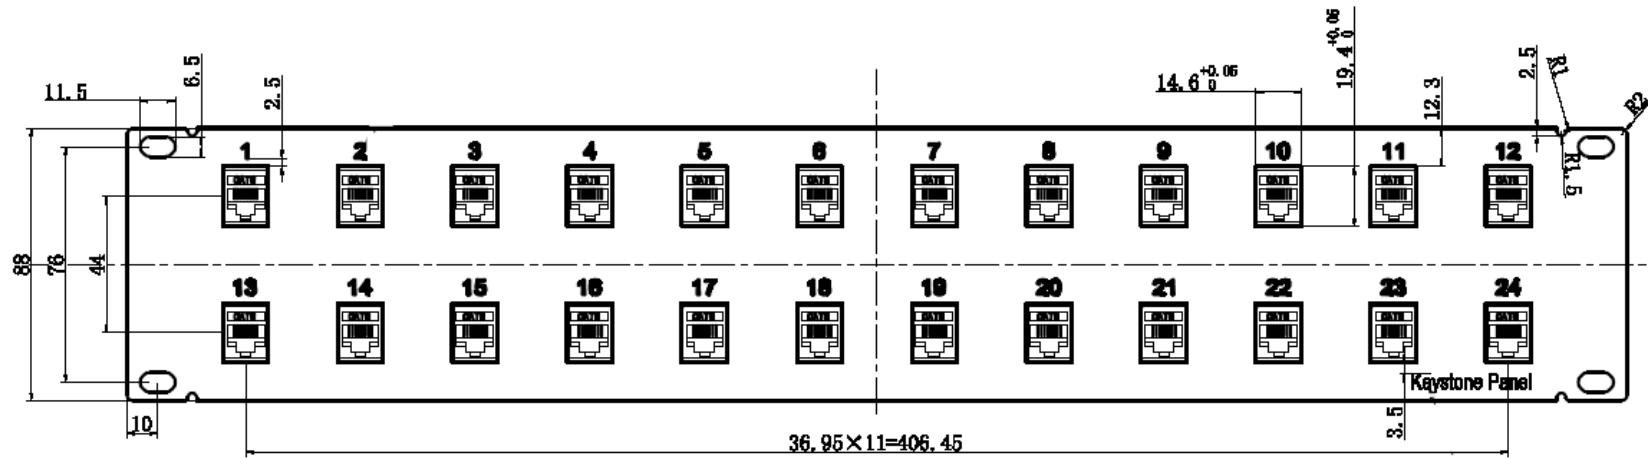

DO NOT SCALE  
IF IN DOUBT - ASK

ALL COMPONENTS TO BE ROHS  
COMPLIANT

INFORMATION USED HERE  
MAY ONLY BE USED IF  
AUTHORISED BY AVEXTRAS.COM

- Fully loaded with CAT 6E RJ45. Fitted with (110/Krone style IDC connections) keystone jacks (SG385) on each port.

REVISION	NOTES	DATE	MAT'L:		FINISH:
A		21/11/11	TITLE :		PART NO: SG375
		DRAWN BY	DK		
		DATE	21/11/11		
		UNITS	METRIC mm		

DO NOT SCALE  
IF IN DOUBT - ASK

ALL COMPONENTS TO BE ROHS  
COMPLIANT

INFORMATION USED HERE  
MAY ONLY BE USED IF  
AUTHORISED BY AVEXTRAS.COM

- CAT6E Keystone jack 180°
- Fitted with 110/Krone style IDC connections
- Compatible with most Cat 5 E faceplates/back boxes including (Part no's SG379/80/81/82)

REVISION	NOTES	DATE	DRAWN BY		MAT'L:	FINISH:
A		21/11/11	DK			
			DATE	21/11/11	TITLE :	PART NO: SG385
			UNITS	METRIC mm		