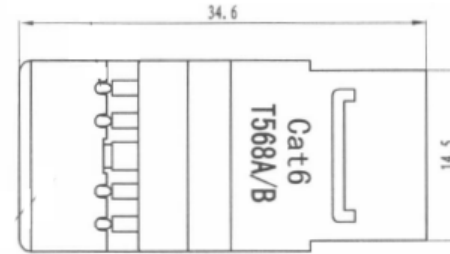

DO NOT SCALE  
IF IN DOUBT - ASK

ALL COMPONENTS TO BE ROHS  
COMPLIANT

INFORMATION USED HERE  
MAY ONLY BE USED IF  
AUTHORISED BY AVEXTRAS.COM

- Fully loaded with CAT 6E RJ45. Fitted with (110/Krone style IDC connections) keystone jacks (SG385) on each port.

REVISION	NOTES	DATE	MAT'L:		FINISH:
A		21/11/11	TITLE :		PART NO: SG375
		DRAWN BY	DK		
		DATE	21/11/11		
		UNITS	METRIC mm		

DO NOT SCALE  
IF IN DOUBT - ASK

ALL COMPONENTS TO BE ROHS  
COMPLIANT

INFORMATION USED HERE  
MAY ONLY BE USED IF  
AUTHORISED BY AVEXTRAS.COM

- CAT6E Keystone jack 180°
- Fitted with 110/Krone style IDC connections
- Compatible with most Cat 5 E faceplates/back boxes including (Part no's SG379/80/81/82)

REVISION	NOTES	DATE	DRAWN BY		MAT'L:	FINISH:
A		21/11/11	DK			
			DATE	21/11/11	TITLE :	PART NO: SG385
			UNITS	METRIC mm		