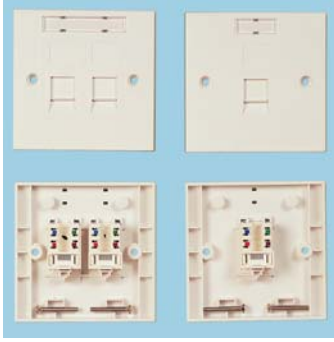

**Power Cat 5e Fixed Wall Plates**  
**KATT IDC**

- UK standard 86 x 86mm fascia
- Enhanced performance RJ45 RJLP connector
- Spring loaded shutters
- 568B wired
- UTP and FTP versions

221572

	<b>Order Code</b>	<b>Price Each</b>
<b>UTP</b>		
1 Port Fixed Shuttered UTP Wallplate	<b>862-630</b>	
2 Port Fixed Shuttered UTP Wallplate	<b>546-070</b>	
4 Port Fixed Shuttered UTP Wallplate	<b>864-4020</b>	
<b>FTP</b>		
1 Port Fixed Shuttered FTP Wallplate	<b>864-4004</b>	
2 Port Fixed Shuttered FTP Wallplate	<b>864-4012</b>	