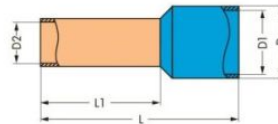

Item no.: 216-209
Product description: Ferrules sleeve for 10 mm² / awg 8 insulated electrolytic copper

Produkt kann von Bild abweichen / product may differ

Packing unit 100 pieces

RoHS compliant

Strip length to	16 mm
Product group	2 (Terminal Block Accessories)
L	21 mm
L1	12 mm
D	8.1 mm
D1	7.5 mm
D2	4.6 mm
Weight	0.55 g
Color	red
Customs Tariff No.	85369010
Country of Origin	Deutschland