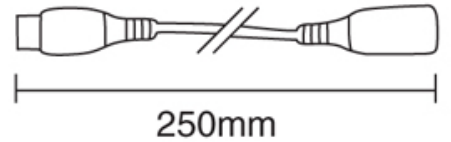

Cabinet

NL25WH - 250mm Link Lead

Specification

- Plug compatible with link & light range
- PVC body
- IP20 / White

All products in the Cabinet Range

CFL7WWH

CLDR9

CLWW1