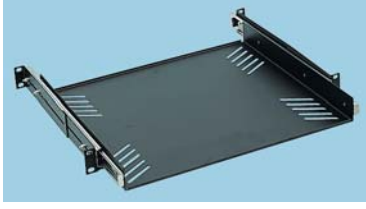

19" Rack Shelving

1U & 2U Rack Shelf

- Black powder coated
- Load capacity 22Kg
- 364mm deep

2U Rack Shelf

19" Sliding Rack Tray

- 1U height
- Universal equipment fixing points
- 380mm deep

19" Sliding Rack Tray

19" Deep Sliding Rack Tray

- 1U Height
- Can be used upside down as a shelf
- 380mm deep

19" Deep Sliding Rack Tray

248405

Description	Order Code	Price Each
2U Rack Shelf	865-1973	
1U Sliding Rack Tray	426-1744	
1U Deep Sliding Rack Tray	426-1707	
	426-1719	