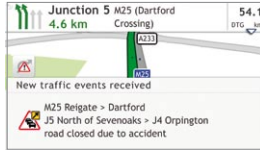

Real-time Traffic Alerts