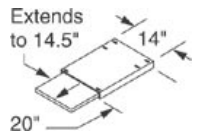

Product Focus Bar | Primary Length: All 48" 60" 72" 96" | Laminate/Fabric: All Standard Only ESD Only

Dimension 4 Ergonomic Workstation

[How to Request a Quote](#)

[Ordering Assistance for Dimension 4 Ergonomic Workstation](#)

Part Number	2050002	Add
-------------	---------	---------------------

Double 6" drawer

Part Number	2050003	Add
-------------	---------	---------------------

Single 12" file drawer w/lock

Part Number	2050004	Add
-------------	---------	---------------------

Triple drawer w/locks (3", 6", 12" sections)

Part Number	2050008	Add
-------------	---------	---------------------

Single 12" locker w/lock - Left

Part Number	2050006	
-------------	---------	--

Single 12" locker w/lock - Right

Part Number	2050005	
-------------	---------	--

Pull-out writing shelf

Mounts under short Drawer/Locker units and provides a quick writing surface (14.5" x 14") that is easily hidden out of the way when not in use.