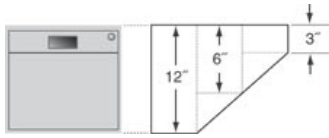

Part Number	2050002	Add
-------------	---------	---------------------

Double 6" drawer

Part Number	2050003	Add
-------------	---------	---------------------

Single 12" file drawer w/lock

Part Number	2050004	Add
-------------	---------	---------------------

Triple drawer w/locks (3", 6", 12" sections)

Part Number	2050008	Add
-------------	---------	---------------------

Single 12" locker w/lock - Left

Part Number	2050006	
-------------	---------	--

Single 12" locker w/lock - Right