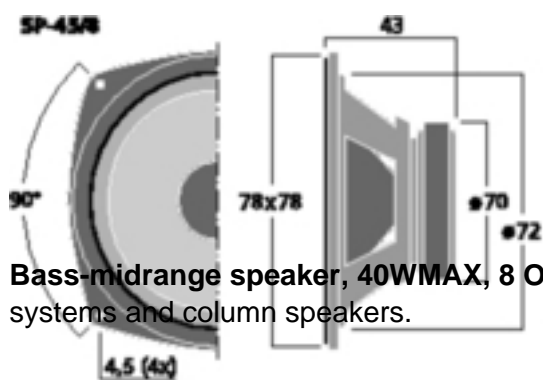

SP-45/8 - Mini Bass Speaker

Bass-midrange speaker, 40WMAX, 8 Ohm (/8) and 4 Ohm (/4), especially suitable for mini speaker systems and column speakers.

Technical data

Impedance	: 8 Ohm
Frequency range	: f3-16,000Hz
Free air resonance (fs)	: 120Hz
Total Q factor (Qts)	: 0.55
Equivalent volume (Vas)	: 1.5 l
Music power	: 40W _{MAX}
Power rating	: 20W _{RMS}
SPL (1W/1m)	: 88dB